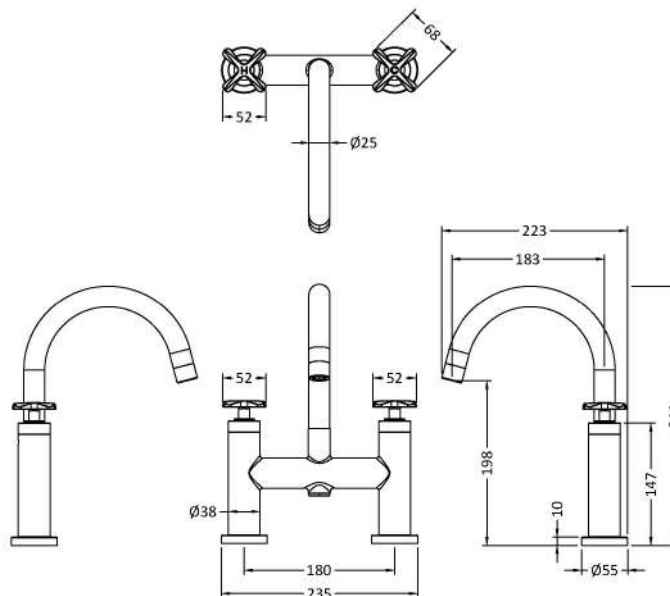

### Product Dimensions

Height (mm):	319
Width (mm):	230
Depth (mm):	50
Length (mm):	
Nett Weight (kg):	3

### Packaging Dimensions

Height (mm):	100
Width (mm):	235
Depth (mm):	265
Gross Weight (kg):	3.1

### Outer Box Dimensions (If Applicable)

Height (mm):	320
Width (mm):	495
Depth (mm):	295
Length (mm):	
Gross Weight (kg):	19
Barcode:	5056462699301

### Product Details

Country of Origin:	United Kingdom
Fitting Instruction:	No
Product Material:	Brass
Control Type:	Manual
Waste Included:	Waste Not Included
Waste Type:	Not Applicable
WRAS Approval: Yes	Approval No: 2204060
Valve/Cartridge Type:	1/4 Turn Ceramic Disc
Colour/Finish:	Brushed Brass
Mount Type:	Deck
Operating Pressure (bar):	0.2
Flow Rates: (Litres Per Min)	0.1 bar: 8    0.5 bar: 29    1 bar: 40    2 bar: 48    3 bar: 0
Pipe Size:	22 mm (3/4" Bsp)
Pipe Centres:	180 mm