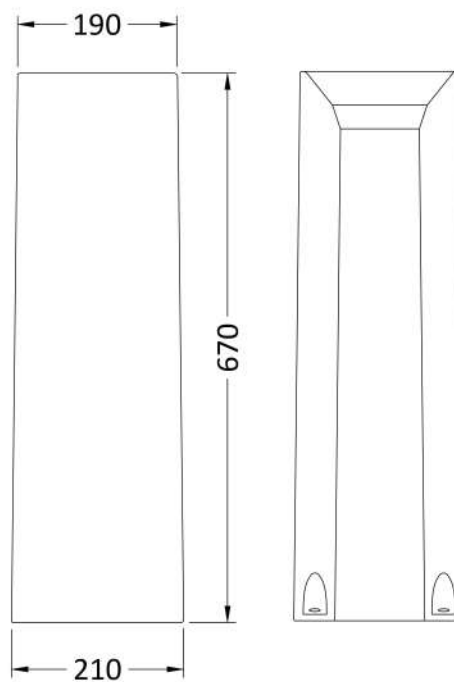

Sales Code: Cma002

Description: Luna 420mm Basin & Pedestal

Packaging Details

Barcode: 5055275813928

Sales Code: NCH403

Description: Round Pedestal

Product Dimensions

Height (mm):	670
Width (mm):	210
Depth (mm):	160
Nett Weight (kg):	10.7

Packaging Dimensions

Height (mm):	680
Width (mm):	220
Depth (mm):	175
Gross Weight (kg):	10.9

Packaging Data

Box Colour:	Brown Cardboard Box - Printed
Box Qty:	1
Label Size:	100 x 50
Label Colour:	Not Applicable
Label Qty:	0

Outer Box Dimensions (If Applicable)

Height (mm):	
Width (mm):	
Depth (mm):	
Gross Weight (kg):	
Barcode:	5055369029259

Product Details

Country of Origin:	China
Fitting Instruction:	No
Certification: CE & UKCA:	N/A
WRAS:	N/A
WRAS No:	N/A
Product Material:	Vitreous China
Fixing Supplied:	No

Sales Code: NCH402

Description: 420mm Small Basin 1Th

Product Dimensions

Height (mm):	183
Width (mm):	420
Depth (mm):	380
Nett Weight (kg):	10.3

Packaging Dimensions

Height (mm):	200
Width (mm):	440
Depth (mm):	400
Gross Weight (kg):	10.5