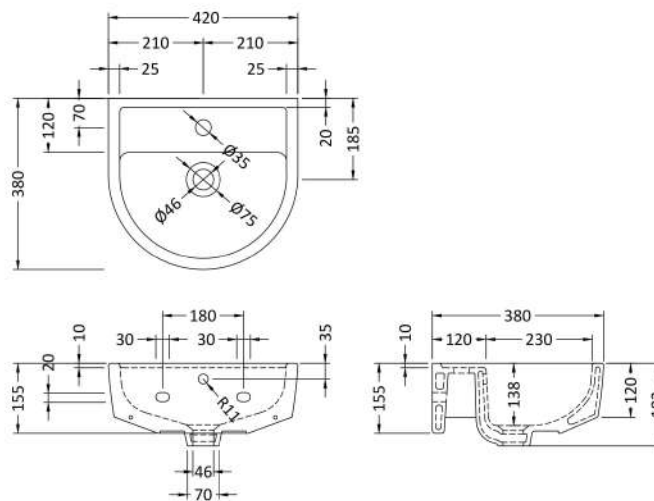

Sales Code: Cma002

Description: Luna 420mm Basin & Pedestal

Packaging Details

Barcode: 5055275813928

Sales Code: NCH403

Description: Round Pedestal

Product Dimensions

Height (mm):	670
Width (mm):	210
Depth (mm):	160
Nett Weight (kg):	10.7

Outer Box Dimensions (If Applicable)

Height (mm):	
Width (mm):	
Depth (mm):	
Gross Weight (kg):	
Barcode:	5055369029259

Product Details

Country of Origin:	China
Fitting Instruction:	No
Certification: CE & UKCA:	N/A
WRAS:	N/A
WRAS No:	N/A
Product Material:	Vitreous China
Fixing Supplied:	No

Sales Code: NCH402

Description: 420mm Small Basin 1Th

Product Dimensions

Height (mm):	183
Width (mm):	420
Depth (mm):	380
Nett Weight (kg):	10.3

Packaging Dimensions

Height (mm):	200
Width (mm):	440
Depth (mm):	400
Gross Weight (kg):	10.5

Outer Box Dimensions (If Applicable)

Height (mm):	
Width (mm):	
Length (mm):	
Depth (mm):	
Gross Weight (kg):	
Barcode:	5055369081806

Product Details

Country of Origin:	China
Fitting Instruction:	No
CE & UKCA:	N/A
Product Material:	
Heating Element Wattage:	
Colour/Finish:	
Product Diameter:	
Connection Size:	