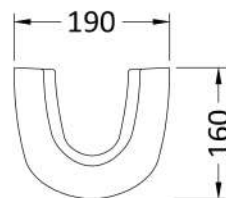

Sales Code: Cma002

Description: Luna 420mm Basin & Pedestal

Packaging Details

Barcode: 5055275813928

Sales Code: NCH403

Description: Round Pedestal

Product Dimensions

Height (mm):	670
Width (mm):	210
Depth (mm):	160
Nett Weight (kg):	10.7

Packaging Dimensions

Height (mm):	680
Width (mm):	220
Depth (mm):	175
Gross Weight (kg):	10.9

Packaging Data

Box Colour:	Brown Cardboard Box - Printed
Box Qty:	1
Label Size:	100 x 50
Label Colour:	Not Applicable
Label Qty:	0

Outer Box Dimensions (If Applicable)

Height (mm):	
Width (mm):	
Depth (mm):	
Gross Weight (kg):	
Barcode:	5055369029259

Product Details

Country of Origin:	China
Fitting Instruction:	No
Certification: CE & UKCA:	N/A
WRAS:	N/A
WRAS No:	N/A
Product Material:	Vitreous China
Fixing Supplied:	No

Sales Code: NCH402

Description: 420mm Small Basin 1Th

Product Dimensions

Height (mm):	183
Width (mm):	420
Depth (mm):	380
Nett Weight (kg):	10.3

Packaging Dimensions

Height (mm):	200
Width (mm):	440
Depth (mm):	400
Gross Weight (kg):	10.5