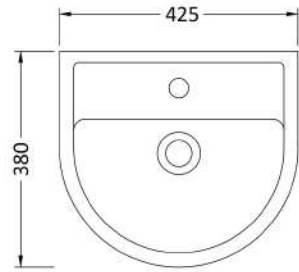

Sales Code: Cma002

Description: Luna 420mm Basin & Pedestal

Packaging Details

Barcode: 5055275813928

Sales Code: NCH403

Description: Round Pedestal

Product Dimensions

Height (mm):	670
Width (mm):	210
Depth (mm):	160
Nett Weight (kg):	10.7

Packaging Dimensions

Height (mm):	680
Width (mm):	220
Depth (mm):	175
Gross Weight (kg):	10.9

Packaging Data

Box Colour:	Brown Cardboard Box - Printed
Box Qty:	1
Label Size:	100 x 50
Label Colour:	Not Applicable
Label Qty:	0

Outer Box Dimensions (If Applicable)

Height (mm):	
Width (mm):	
Depth (mm):	
Gross Weight (kg):	
Barcode:	5055369029259

Product Details

Country of Origin:	China
Fitting Instruction:	No
Certification: CE & UKCA:	N/A
WRAS:	N/A
WRAS No:	N/A
Product Material:	Vitreous China
Fixing Supplied:	No

Sales Code: NCH402

Description: 420mm Small Basin 1Th

Product Dimensions

Height (mm):	183
Width (mm):	420
Depth (mm):	380
Nett Weight (kg):	10.3

Packaging Dimensions

Height (mm):	200
Width (mm):	440
Depth (mm):	400
Gross Weight (kg):	10.5