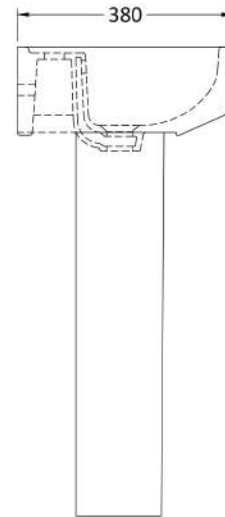

Sales Code: Cma002

Description: Luna 420mm Basin & Pedestal

Packaging Details

Barcode: 5055275813928

Sales Code: NCH403

Description: Round Pedestal

Product Dimensions

Height (mm):	670
Width (mm):	210
Depth (mm):	160
Nett Weight (kg):	10.7

Packaging Dimensions

Height (mm):	680
Width (mm):	220
Depth (mm):	175
Gross Weight (kg):	10.9

Packaging Data

Box Colour:	Brown Cardboard Box - Printed
Box Qty:	1
Label Size:	100 x 50
Label Colour:	Not Applicable
Label Qty:	0

Outer Box Dimensions (If Applicable)

Height (mm):	
Width (mm):	
Depth (mm):	
Gross Weight (kg):	
Barcode:	5055369029259

Product Details

Country of Origin:	China
Fitting Instruction:	No
Certification: CE & UKCA:	N/A
WRAS:	N/A
WRAS No:	N/A
Product Material:	Vitreous China
Fixing Supplied:	No

Sales Code: NCH402

Description: 420mm Small Basin 1Th

Product Dimensions

Height (mm):	183
Width (mm):	420
Depth (mm):	380
Nett Weight (kg):	10.3

Packaging Dimensions

Height (mm):	200
Width (mm):	440
Depth (mm):	400
Gross Weight (kg):	10.5