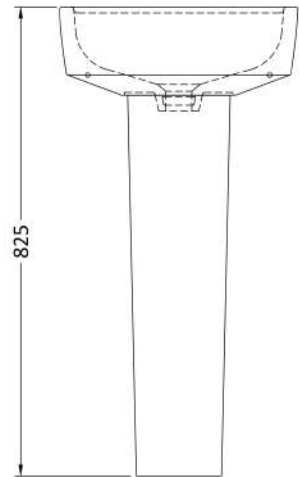

Sales Code: Cma002

Description: Luna 420mm Basin & Pedestal

Packaging Details

Barcode: 5055275813928

Sales Code: NCH403

Description: Round Pedestal

Product Dimensions

Height (mm):	670
Width (mm):	210
Depth (mm):	160
Nett Weight (kg):	10.7

Packaging Dimensions

Height (mm):	680
Width (mm):	220
Depth (mm):	175
Gross Weight (kg):	10.9

Packaging Data

Box Colour:	Brown Cardboard Box - Printed
Box Qty:	1
Label Size:	100 x 50
Label Colour:	Not Applicable
Label Qty:	0

Outer Box Dimensions (If Applicable)

Height (mm):	
Width (mm):	
Depth (mm):	
Gross Weight (kg):	
Barcode:	5055369029259

Product Details

Country of Origin:	China
Fitting Instruction:	No
Certification: CE & UKCA:	N/A
WRAS:	N/A
WRAS No:	N/A
Product Material:	Vitreous China
Fixing Supplied:	No

Sales Code: NCH402

Description: 420mm Small Basin 1Th

Product Dimensions

Height (mm):	183
Width (mm):	420
Depth (mm):	380
Nett Weight (kg):	10.3

Packaging Dimensions

Height (mm):	200
Width (mm):	440
Depth (mm):	400
Gross Weight (kg):	10.5