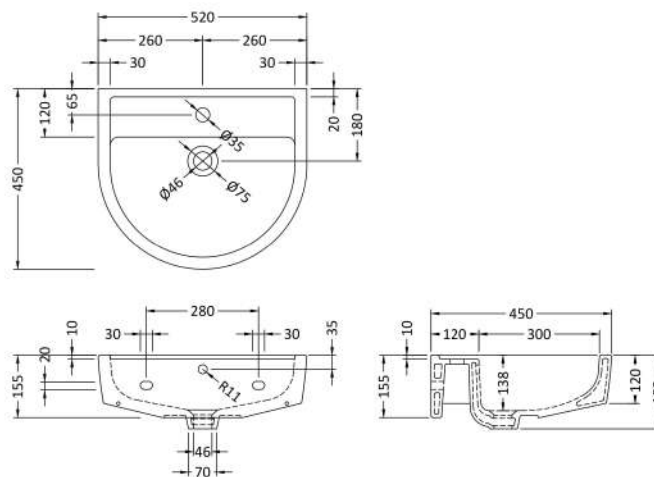

Sales Code: Cma003

Description: Luna 520mm Basin & Pedestal

Packaging Details

Barcode: 5055275813935

Sales Code: NCH404

Description: Medium 520mm Basin 1 Tap Hole

Product Dimensions

Height (mm):	183
Width (mm):	520
Depth (mm):	450
Nett Weight (kg):	15.5

Packaging Dimensions

Height (mm):	200
Width (mm):	545
Depth (mm):	460
Gross Weight (kg):	15.7

Packaging Data

Box Colour:	Brown Cardboard Box - Printed
Box Qty:	1
Label Size:	100 x 50
Label Colour:	Not Applicable
Label Qty:	0

Outer Box Dimensions (If Applicable)

Height (mm):	
Width (mm):	
Depth (mm):	
Gross Weight (kg):	
Barcode:	5055369029242

Product Details

Country of Origin:	China
Fitting Instruction:	No
Certification: CE & UKCA:	Yes
WRAS:	N/A
WRAS No:	N/A
Product Material:	Vitreous China
Fixing Supplied:	No

Sales Code: NCH403

Description: Round Pedestal

Product Dimensions

Height (mm):	670
Width (mm):	210
Depth (mm):	160
Nett Weight (kg):	10.7

Packaging Dimensions

Height (mm):	680
Width (mm):	220
Depth (mm):	175
Gross Weight (kg):	10.9