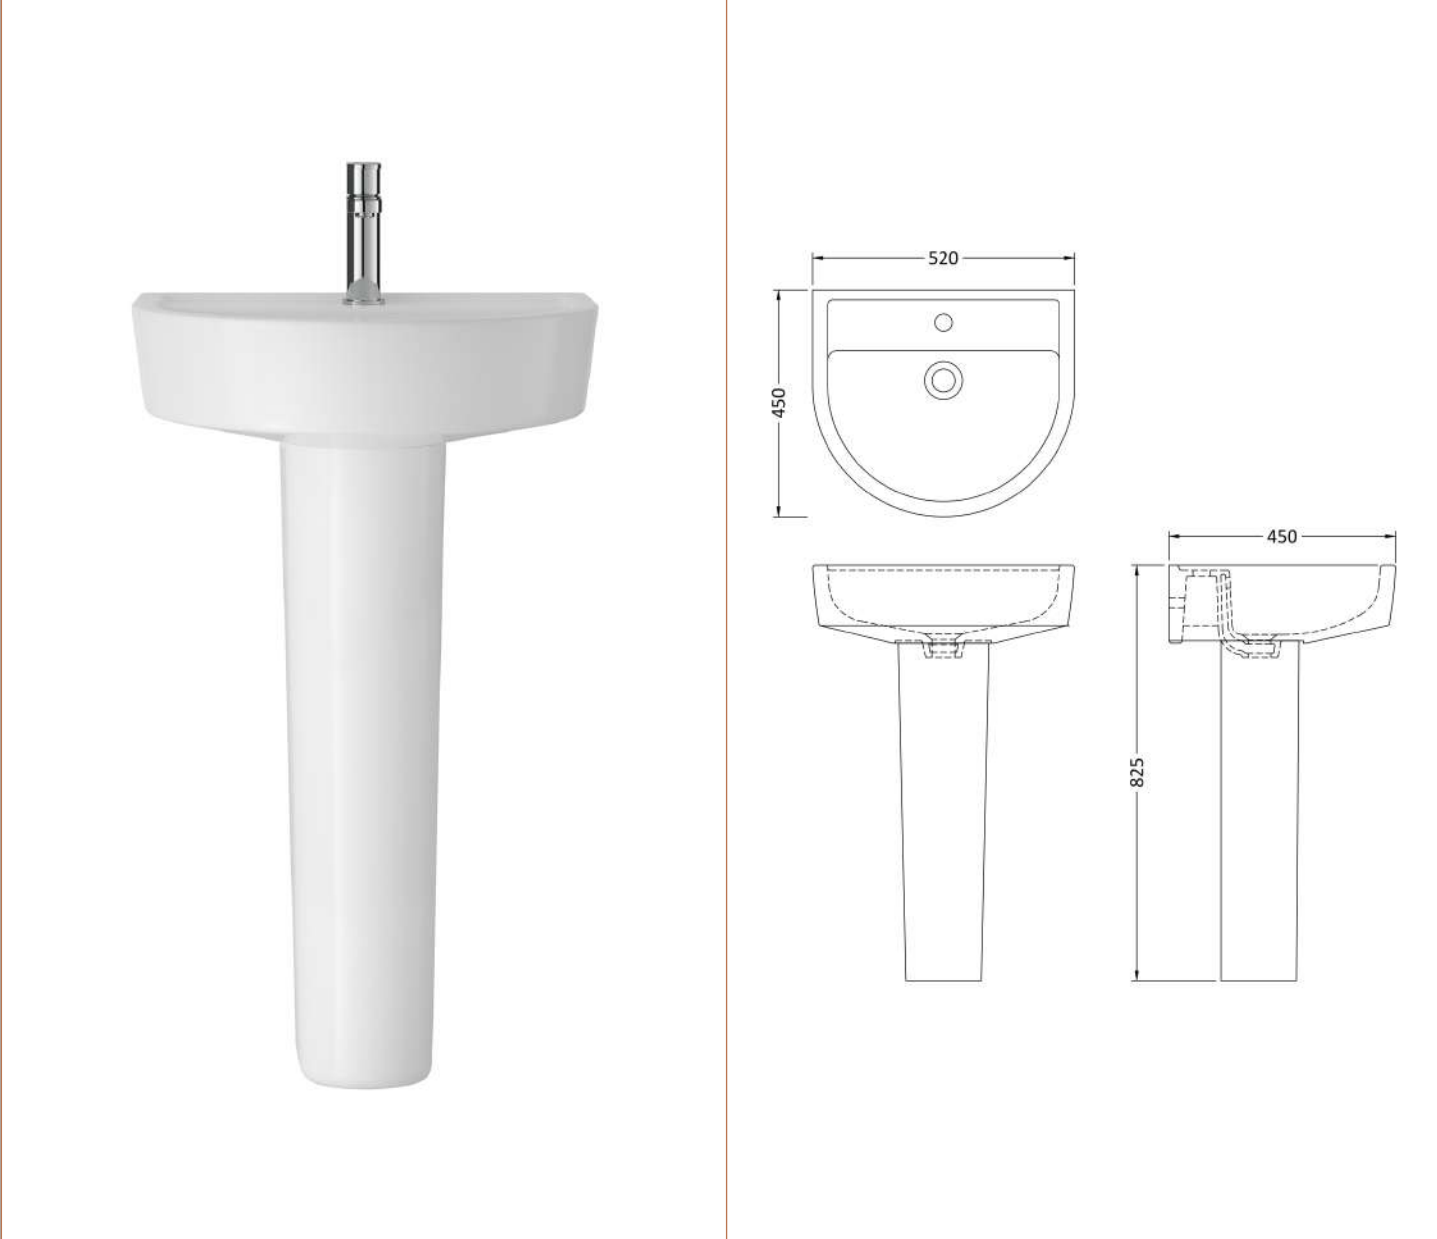

Sales Code: Cma003

Description: Luna 520mm Basin & Pedestal

Packaging Details

Barcode: 5055275813935

Sales Code: NCH404

Description: Medium 520mm Basin 1 Tap Hole

Product Dimensions

Height (mm):	183
Width (mm):	520
Depth (mm):	450
Nett Weight (kg):	15.5

Packaging Dimensions

Height (mm):	200
Width (mm):	545
Depth (mm):	460
Gross Weight (kg):	15.7

Packaging Data

Box Colour:	Brown Cardboard Box - Printed
Box Qty:	1
Label Size:	100 x 50
Label Colour:	Not Applicable
Label Qty:	0

Outer Box Dimensions (If Applicable)

Height (mm):	
Width (mm):	
Depth (mm):	
Gross Weight (kg):	
Barcode:	5055369029242

Product Details

Country of Origin:	China
Fitting Instruction:	No
Certification: CE & UKCA:	Yes
WRAS:	N/A
WRAS No:	N/A
Product Material:	Vitreous China
Fixing Supplied:	No

Sales Code: NCH403

Description: Round Pedestal

Product Dimensions

Height (mm):	670
Width (mm):	210
Depth (mm):	160
Nett Weight (kg):	10.7

Packaging Dimensions

Height (mm):	680
Width (mm):	220
Depth (mm):	175
Gross Weight (kg):	10.9