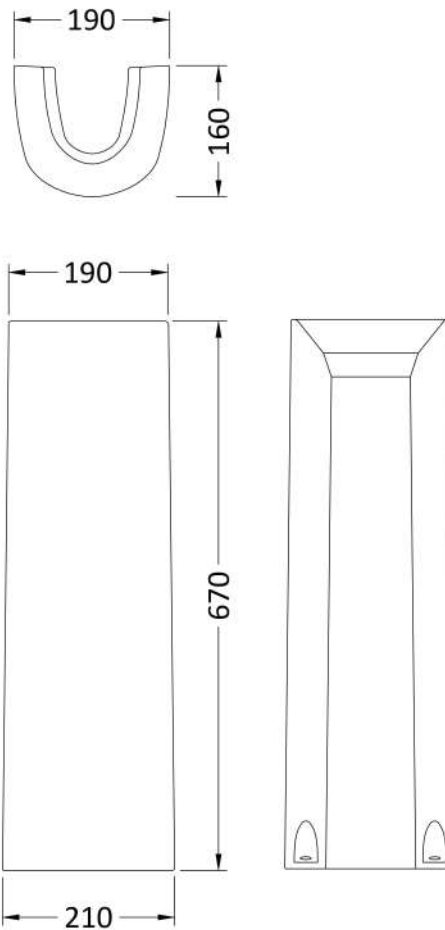

Sales Code: Cma003

Description: Luna 520mm Basin & Pedestal

Packaging Details

Barcode: 5055275813935

Sales Code: NCH404

Description: Medium 520mm Basin 1 Tap Hole

Product Dimensions

Height (mm):	183
Width (mm):	520
Depth (mm):	450
Nett Weight (kg):	15.5

Packaging Dimensions

Height (mm):	200
Width (mm):	545
Depth (mm):	460
Gross Weight (kg):	15.7

Packaging Data

Box Colour:	Brown Cardboard Box - Printed
Box Qty:	1
Label Size:	100 x 50
Label Colour:	Not Applicable
Label Qty:	0

Outer Box Dimensions (If Applicable)

Height (mm):	
Width (mm):	
Depth (mm):	
Gross Weight (kg):	
Barcode:	5055369029242

Product Details

Country of Origin:	China
Fitting Instruction:	No
Certification: CE & UKCA:	Yes
WRAS:	N/A
WRAS No:	N/A
Product Material:	Vitreous China
Fixing Supplied:	No

Sales Code: NCH403

Description: Round Pedestal

Product Dimensions

Height (mm):	670
Width (mm):	210
Depth (mm):	160
Nett Weight (kg):	10.7

Packaging Dimensions

Height (mm):	680
Width (mm):	220
Depth (mm):	175
Gross Weight (kg):	10.9