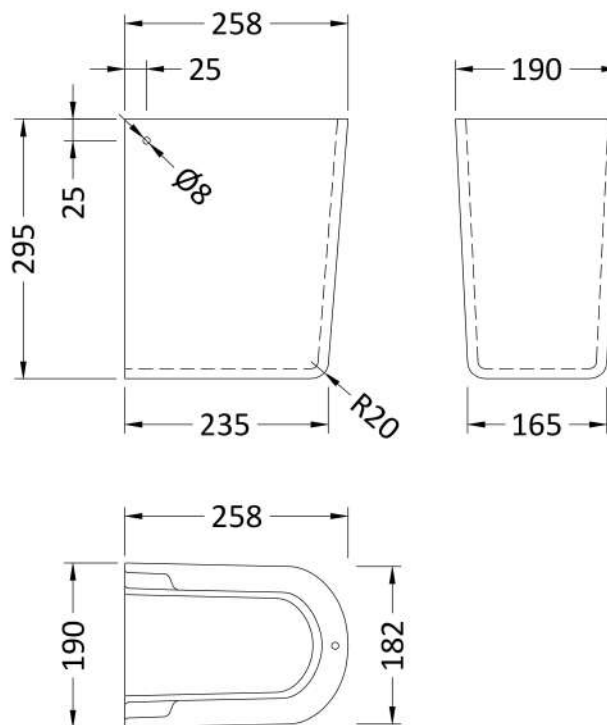

### Product Dimensions

Height (mm):	183
Width (mm):	420
Depth (mm):	380
Nett Weight (kg):	10.3

### Outer Box Dimensions (If Applicable)

Height (mm):	
Width (mm):	
Depth (mm):	
Gross Weight (kg):	
Barcode:	5055369043293

### Product Dimensions

Height (mm):	295
Width (mm):	190
Depth (mm):	258
Nett Weight (kg):	7.3

### Packaging Dimensions

Height (mm):	330
Width (mm):	230
Depth (mm):	300
Gross Weight (kg):	7.5