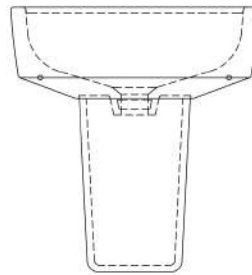

Sales Code: Cma004

Description: Luna 420mm Basin & Semi Pedestal

Packaging Details

Barcode: 5055275867457