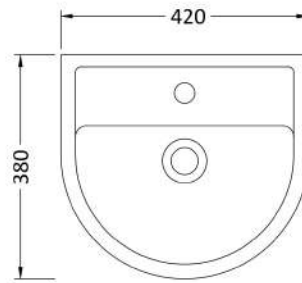

Sales Code: Cma004

Description: Luna 420mm Basin & Semi Pedestal

Packaging Details

Barcode: 5055275867457