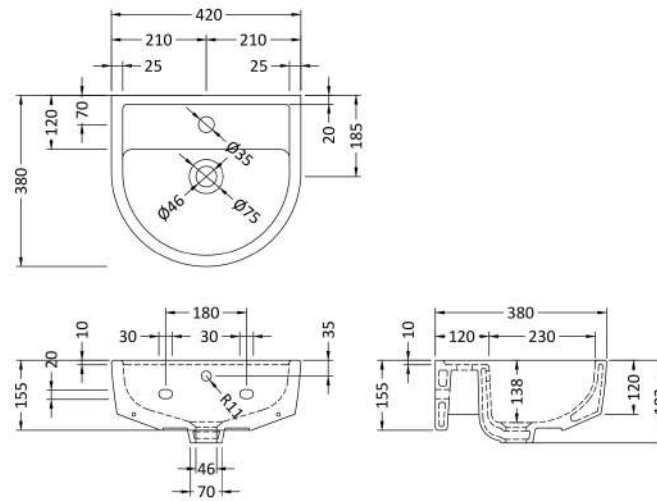

### Product Dimensions

Height (mm):	183
Width (mm):	420
Depth (mm):	380
Nett Weight (kg):	10.3

### Packaging Dimensions

Height (mm):	200
Width (mm):	440
Depth (mm):	400
Gross Weight (kg):	10.5

### Outer Box Dimensions (If Applicable)

Height (mm):	
Width (mm):	
Depth (mm):	
Gross Weight (kg):	
Barcode:	5055369043293

### Product Dimensions

Height (mm):	295
Width (mm):	190
Depth (mm):	258
Nett Weight (kg):	7.3