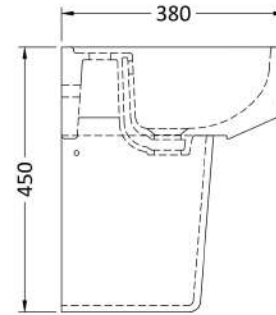

Sales Code: Cma004

Description: Luna 420mm Basin & Semi Pedestal

Packaging Details

Barcode: 5055275867457