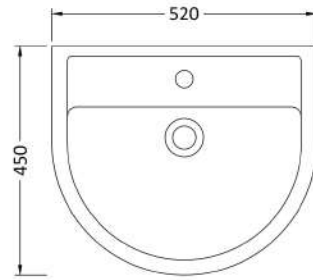

Sales Code: Cma005

Description: Luna 520mm Basin & Semi Pedestal

Packaging Details

Barcode: 5055275867464