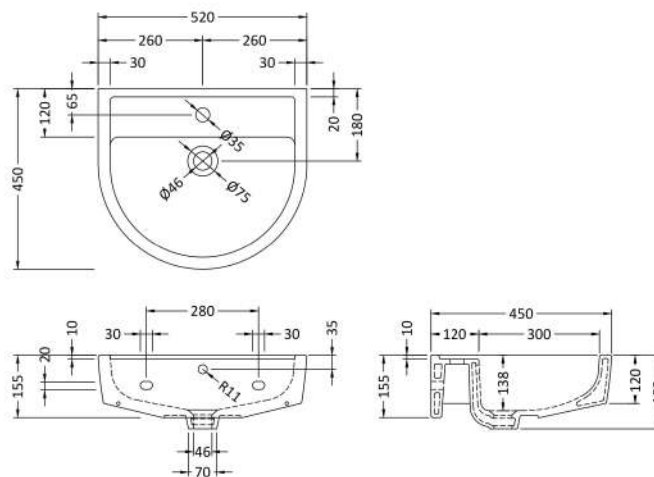

### Product Dimensions

Height (mm):	183
Width (mm):	520
Depth (mm):	450
Nett Weight (kg):	15.5

### Packaging Dimensions

Height (mm):	200
Width (mm):	545
Depth (mm):	460
Gross Weight (kg):	15.7

### Outer Box Dimensions (If Applicable)

Height (mm):	
Width (mm):	
Depth (mm):	
Gross Weight (kg):	
Barcode:	5055369029242

### Product Dimensions

Height (mm):	295
Width (mm):	190
Depth (mm):	258
Nett Weight (kg):	7.3