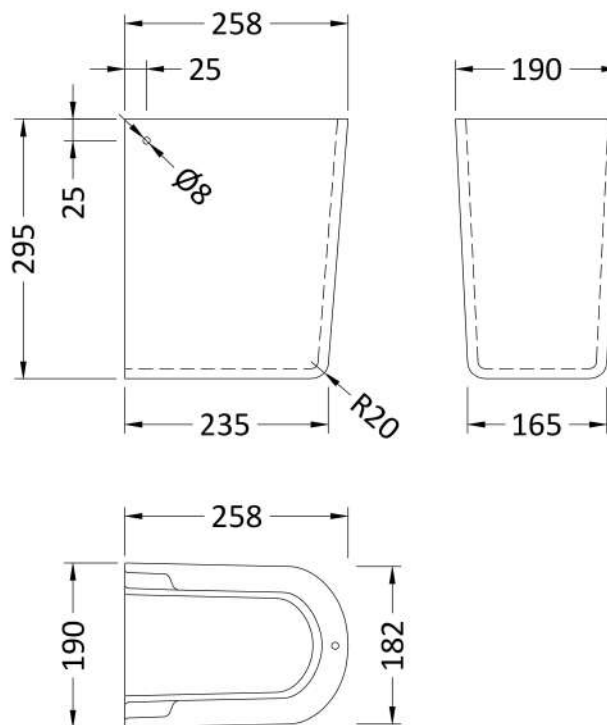

### Product Dimensions

Height (mm):	183
Width (mm):	520
Depth (mm):	450
Nett Weight (kg):	15.5

### Outer Box Dimensions (If Applicable)

Height (mm):	
Width (mm):	
Depth (mm):	
Gross Weight (kg):	
Barcode:	5055369029242

### Product Dimensions

Height (mm):	295
Width (mm):	190
Depth (mm):	258
Nett Weight (kg):	7.3

### Packaging Dimensions

Height (mm):	330
Width (mm):	230
Depth (mm):	300
Gross Weight (kg):	7.5