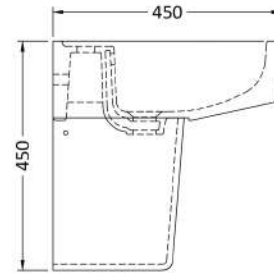

Sales Code: Cma005

Description: Luna 520mm Basin & Semi Pedestal

Packaging Details

Barcode: 5055275867464