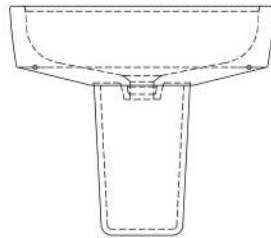

Sales Code: Cma005

Description: Luna 520mm Basin & Semi Pedestal

Packaging Details

Barcode: 5055275867464