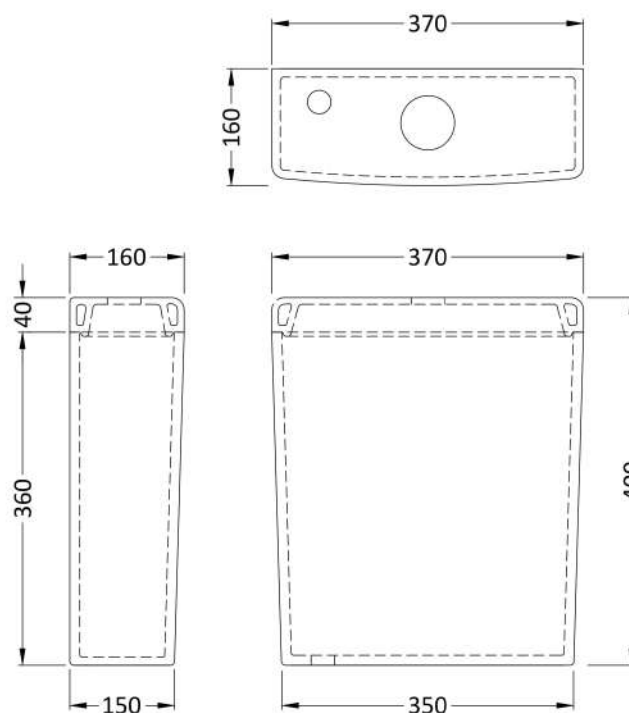

Sales Code: Cma009

Description: Luna Flush To Wall Wc And Seat

Packaging Details

Barcode: 5055275895696

Sales Code: NCU600

Description: Back To Wall Close Couple Pan

Product Dimensions

Height (mm):	415
Width (mm):	350
Depth (mm):	665
Nett Weight (kg):	24

Packaging Dimensions

Height (mm):	430
Width (mm):	370
Depth (mm):	710
Gross Weight (kg):	24

Packaging Data

Box Colour:	Brown Cardboard Box - Printed
Box Qty:	1
Label Size:	100 x 50
Label Colour:	White Label
Label Qty:	2

Outer Box Dimensions (If Applicable)

Height (mm):	
Width (mm):	
Depth (mm):	
Gross Weight (kg):	
Barcode:	5055369030873

Product Details

Country of Origin:	Turkey
Fitting Instruction:	No
Certification: CE & UKCA:	Yes WRAS: N/A WRAS No: N/A
Product Material:	Vitreous China
Fixing Supplied:	Yes

Sales Code: NCU601

Description: Btw Close Couple Cistern

Product Dimensions

Height (mm):	400
Width (mm):	370
Depth (mm):	160
Nett Weight (kg):	12.5

Packaging Dimensions

Height (mm):	480
Width (mm):	385
Depth (mm):	185
Gross Weight (kg):	12.5