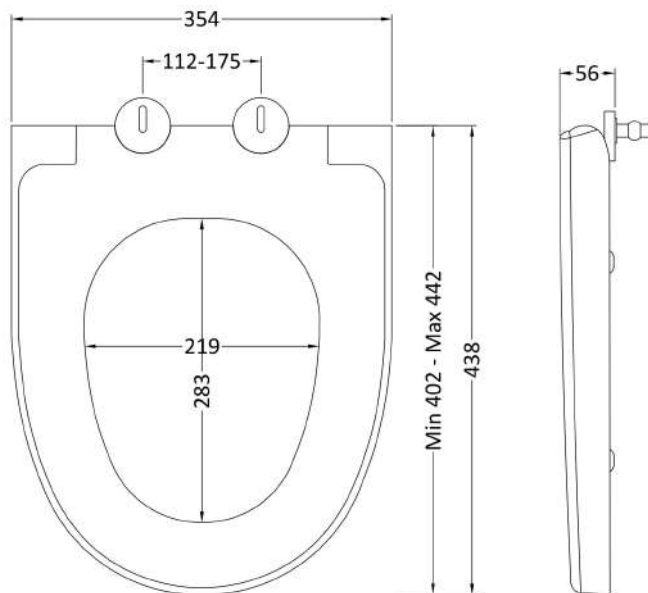

Outer Box Dimensions (If Applicable)

Height (mm):	
Width (mm):	
Depth (mm):	
Gross Weight (kg):	
Barcode:	5055369030873

Product Details

Country of Origin:	Turkey
Fitting Instruction:	No
Certification: CE & UKCA:	Yes WRAS: N/A WRAS No: N/A
Product Material:	Vitreous China
Fixing Supplied:	Yes

Sales Code: NCU601

Description: Btw Close Couple Cistern

Product Dimensions

Height (mm):	400
Width (mm):	370
Depth (mm):	160
Nett Weight (kg):	12.5

Packaging Dimensions

Height (mm):	480
Width (mm):	385
Depth (mm):	185
Gross Weight (kg):	12.5

Packaging Data

Box Colour:	Brown Cardboard Box - Printed
Box Qty:	1
Label Size:	100 x 50
Label Colour:	White Label
Label Qty:	2

Outer Box Dimensions (If Applicable)

Height (mm):	
Width (mm):	
Depth (mm):	
Gross Weight (kg):	
Barcode:	5055369030880

Sales Code: NCU699

Description: Soft Close Seat

Product Dimensions

Length (mm):	438
Width (mm):	354
Height (mm):	56
Nett Weight (kg):	2.15

Packaging Dimensions

Length (mm):	500
Width (mm):	365
Height (mm):	65
Gross Weight (kg):	2.4