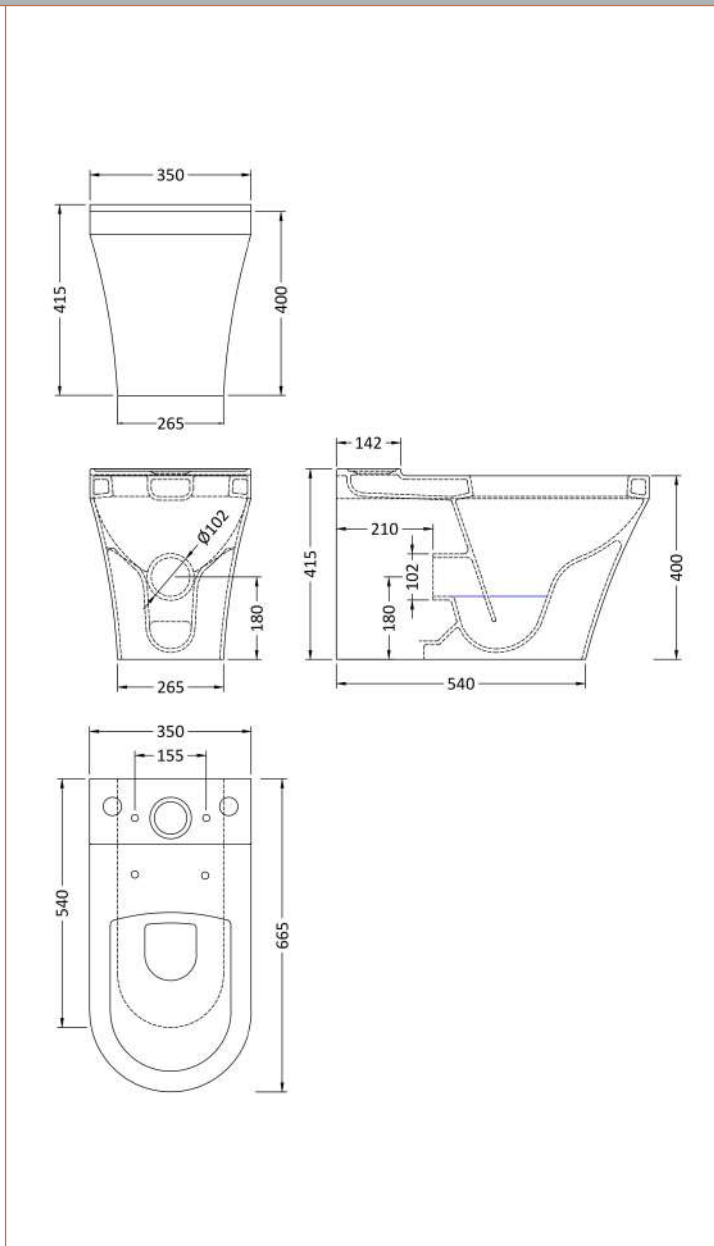

Sales Code: Cma009

Description: Luna Flush To Wall Wc And Seat

Packaging Details

Barcode: 5055275895696

Sales Code: NCU600

Description: Back To Wall Close Couple Pan

Product Dimensions

Height (mm):	415
Width (mm):	350
Depth (mm):	665
Nett Weight (kg):	24

Packaging Dimensions

Height (mm):	430
Width (mm):	370
Depth (mm):	710
Gross Weight (kg):	24

Packaging Data

Box Colour:	Brown Cardboard Box - Printed
Box Qty:	1
Label Size:	100 x 50
Label Colour:	White Label
Label Qty:	2

Outer Box Dimensions (If Applicable)

Height (mm):	
Width (mm):	
Depth (mm):	
Gross Weight (kg):	
Barcode:	5055369030873

Product Details

Country of Origin:	Turkey
Fitting Instruction:	No
Certification: CE & UKCA:	Yes WRAS: N/A WRAS No: N/A
Product Material:	Vitreous China
Fixing Supplied:	Yes

Sales Code: NCU601

Description: Btw Close Couple Cistern

Product Dimensions

Height (mm):	400
Width (mm):	370
Depth (mm):	160
Nett Weight (kg):	12.5

Packaging Dimensions

Height (mm):	480
Width (mm):	385
Depth (mm):	185
Gross Weight (kg):	12.5