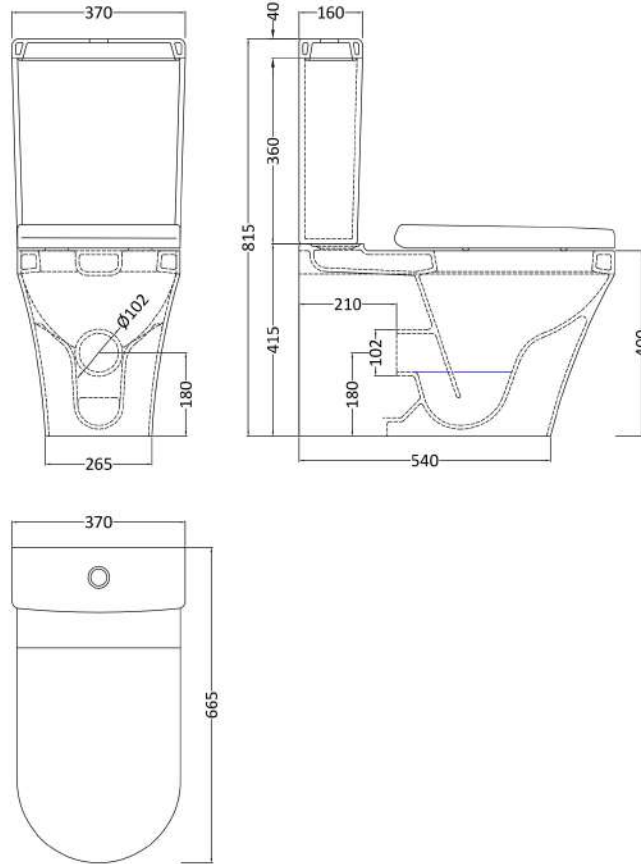

Sales Code: Cma009

Description: Luna Flush To Wall Wc And Seat

Packaging Details

Barcode: 5055275895696

Sales Code: NCU600

Description: Back To Wall Close Couple Pan

Product Dimensions

Height (mm):	415
Width (mm):	350
Depth (mm):	665
Nett Weight (kg):	24

Packaging Dimensions

Height (mm):	430
Width (mm):	370
Depth (mm):	710
Gross Weight (kg):	24

Packaging Data

Box Colour:	Brown Cardboard Box - Printed
Box Qty:	1
Label Size:	100 x 50
Label Colour:	White Label
Label Qty:	2

Outer Box Dimensions (If Applicable)

Height (mm):	
Width (mm):	
Depth (mm):	
Gross Weight (kg):	
Barcode:	5055369030873

Product Details

Country of Origin:	Turkey
Fitting Instruction:	No
Certification: CE & UKCA:	Yes WRAS: N/A WRAS No: N/A
Product Material:	Vitreous China
Fixing Supplied:	Yes

Sales Code: NCU601

Description: Btw Close Couple Cistern

Product Dimensions

Height (mm):	400
Width (mm):	370
Depth (mm):	160
Nett Weight (kg):	12.5

Packaging Dimensions

Height (mm):	480
Width (mm):	385
Depth (mm):	185
Gross Weight (kg):	12.5