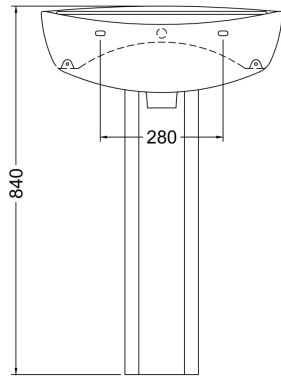

Sales Code: Cml002

Description: Melbourne Large Basin & Pedestal

Packaging Details

Barcode: 5055275814208

Sales Code: NCS103

Description: Melbourne Pedestal

Product Dimensions

Height (mm):	670
Width (mm):	180
Depth (mm):	180
Nett Weight (kg):	11.5

Packaging Dimensions

Height (mm):	710
Width (mm):	190
Depth (mm):	190
Gross Weight (kg):	11.7

Packaging Data

Box Colour:	Brown Cardboard Box - Printed
Box Qty:	1
Label Size:	100 x 50
Label Colour:	White Label
Label Qty:	2

Outer Box Dimensions (If Applicable)

Height (mm):	
Width (mm):	
Depth (mm):	
Gross Weight (kg):	
Barcode:	5060272820114

Product Details

Country of Origin:	China
Fitting Instruction:	No
Certification:	CE: N/A WRAS: N/A WRAS No: N/A
Product Material:	Vitreous China
Fixing Supplied:	No

Sales Code: NCS102

Description: Melbourne Large Basin 1Th

Product Dimensions

Height (mm):	232
Width (mm):	550
Depth (mm):	475
Nett Weight (kg):	12.5

Packaging Dimensions

Height (mm):	245
Width (mm):	570
Depth (mm):	485
Gross Weight (kg):	12.7