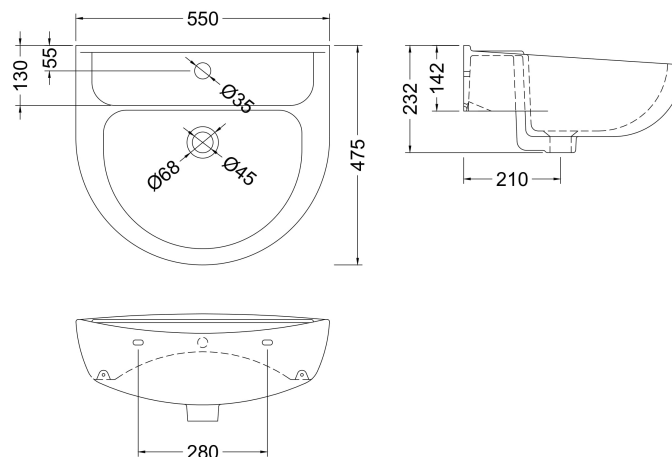

Sales Code: Cml002

Description: Melbourne Large Basin & Pedestal

Packaging Details

Barcode: 5055275814208

Sales Code: NCS103

Description: Melbourne Pedestal

Product Dimensions

Height (mm):	670
Width (mm):	180
Depth (mm):	180
Nett Weight (kg):	11.5

Packaging Dimensions

Height (mm):	710
Width (mm):	190
Depth (mm):	190
Gross Weight (kg):	11.7

Packaging Data

Box Colour:	Brown Cardboard Box - Printed
Box Qty:	1
Label Size:	100 x 50
Label Colour:	White Label
Label Qty:	2

Outer Box Dimensions (If Applicable)

Height (mm):	
Width (mm):	
Depth (mm):	
Gross Weight (kg):	
Barcode:	5060272820114

Product Details

Country of Origin:	China
Fitting Instruction:	No
Certification:	CE: N/A WRAS: N/A WRAS No: N/A
Product Material:	Vitreous China
Fixing Supplied:	No

Sales Code: NCS102

Description: Melbourne Large Basin 1Th

Product Dimensions

Height (mm):	232
Width (mm):	550
Depth (mm):	475
Nett Weight (kg):	12.5

Packaging Dimensions

Height (mm):	245
Width (mm):	570
Depth (mm):	485
Gross Weight (kg):	12.7