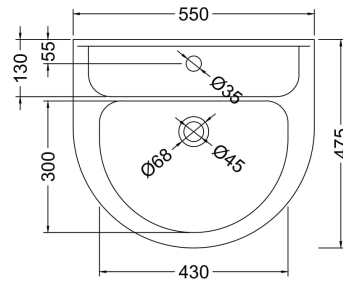

Sales Code: Cml002

Description: Melbourne Large Basin & Pedestal

Packaging Details

Barcode: 5055275814208

Sales Code: NCS103

Description: Melbourne Pedestal

Product Dimensions

Height (mm):	670
Width (mm):	180
Depth (mm):	180
Nett Weight (kg):	11.5

Packaging Dimensions

Height (mm):	710
Width (mm):	190
Depth (mm):	190
Gross Weight (kg):	11.7

Packaging Data

Box Colour:	Brown Cardboard Box - Printed
Box Qty:	1
Label Size:	100 x 50
Label Colour:	White Label
Label Qty:	2

Outer Box Dimensions (If Applicable)

Height (mm):	
Width (mm):	
Depth (mm):	
Gross Weight (kg):	
Barcode:	5060272820114

Product Details

Country of Origin:	China
Fitting Instruction:	No
Certification:	CE: N/A WRAS: N/A WRAS No: N/A
Product Material:	Vitreous China
Fixing Supplied:	No

Sales Code: NCS102

Description: Melbourne Large Basin 1Th

Product Dimensions

Height (mm):	232
Width (mm):	550
Depth (mm):	475
Nett Weight (kg):	12.5

Packaging Dimensions

Height (mm):	245
Width (mm):	570
Depth (mm):	485
Gross Weight (kg):	12.7