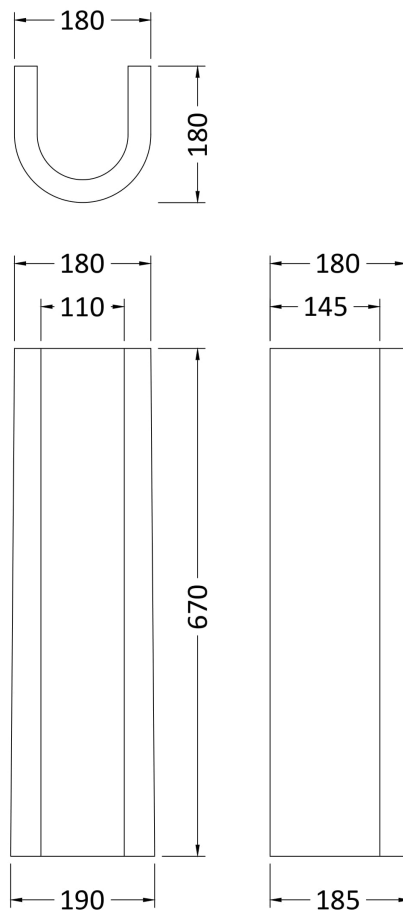

Sales Code: Cml002

Description: Melbourne Large Basin & Pedestal

Packaging Details

Barcode: 5055275814208

Sales Code: NCS103

Description: Melbourne Pedestal

Product Dimensions

Height (mm):	670
Width (mm):	180
Depth (mm):	180
Nett Weight (kg):	11.5

Packaging Dimensions

Height (mm):	710
Width (mm):	190
Depth (mm):	190
Gross Weight (kg):	11.7

Packaging Data

Box Colour:	Brown Cardboard Box - Printed
Box Qty:	1
Label Size:	100 x 50
Label Colour:	White Label
Label Qty:	2

Outer Box Dimensions (If Applicable)

Height (mm):	
Width (mm):	
Depth (mm):	
Gross Weight (kg):	
Barcode:	5060272820114

Product Details

Country of Origin:	China
Fitting Instruction:	No
Certification:	CE: N/A WRAS: N/A WRAS No: N/A
Product Material:	Vitreous China
Fixing Supplied:	No

Sales Code: NCS102

Description: Melbourne Large Basin 1Th

Product Dimensions

Height (mm):	232
Width (mm):	550
Depth (mm):	475
Nett Weight (kg):	12.5

Packaging Dimensions

Height (mm):	245
Width (mm):	570
Depth (mm):	485
Gross Weight (kg):	12.7