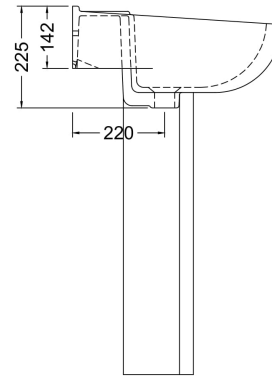

Sales Code: Cml002

Description: Melbourne Large Basin & Pedestal

Packaging Details

Barcode: 5055275814208

Sales Code: NCS103

Description: Melbourne Pedestal

Product Dimensions

Height (mm):	670
Width (mm):	180
Depth (mm):	180
Nett Weight (kg):	11.5

Packaging Dimensions

Height (mm):	710
Width (mm):	190
Depth (mm):	190
Gross Weight (kg):	11.7

Packaging Data

Box Colour:	Brown Cardboard Box - Printed
Box Qty:	1
Label Size:	100 x 50
Label Colour:	White Label
Label Qty:	2

Outer Box Dimensions (If Applicable)

Height (mm):	
Width (mm):	
Depth (mm):	
Gross Weight (kg):	
Barcode:	5060272820114

Product Details

Country of Origin:	China
Fitting Instruction:	No
Certification:	CE: N/A WRAS: N/A WRAS No: N/A
Product Material:	Vitreous China
Fixing Supplied:	No

Sales Code: NCS102

Description: Melbourne Large Basin 1Th

Product Dimensions

Height (mm):	232
Width (mm):	550
Depth (mm):	475
Nett Weight (kg):	12.5

Packaging Dimensions

Height (mm):	245
Width (mm):	570
Depth (mm):	485
Gross Weight (kg):	12.7