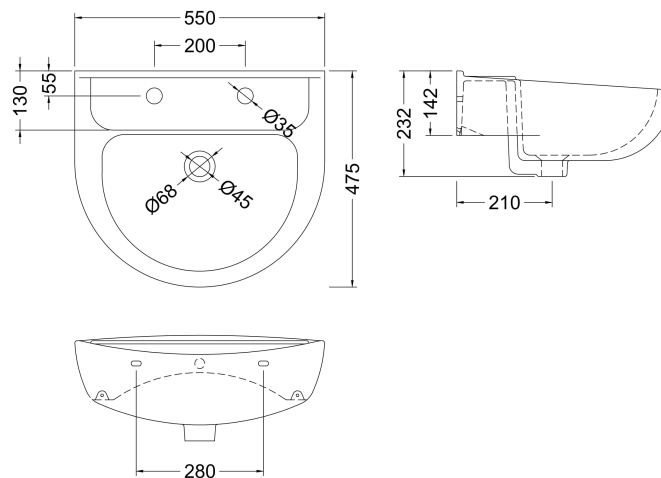

### Product Dimensions

Height (mm):	232
Width (mm):	550
Depth (mm):	475
Nett Weight (kg):	12.5

### Packaging Dimensions

Height (mm):	245
Width (mm):	570
Depth (mm):	485
Gross Weight (kg):	12.7

### Outer Box Dimensions (If Applicable)

Height (mm):	
Width (mm):	
Depth (mm):	
Gross Weight (kg):	
Barcode:	5055369026517

**Product Dimensions**

Height (mm):	670
Width (mm):	180
Depth (mm):	180
Nett Weight (kg):	11.5

**Packaging Dimensions**

Height (mm):	710
Width (mm):	190
Depth (mm):	190
Gross Weight (kg):	11.7

**Packaging Data**