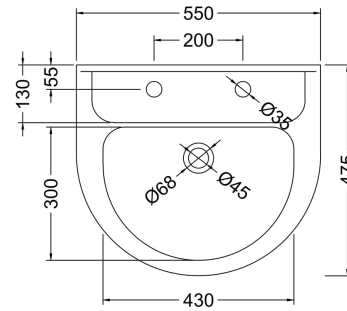

Sales Code: Cml003

Description: Melbourne 2Th Large Basin & Pedestal

Packaging Details

Barcode: 5055275897003