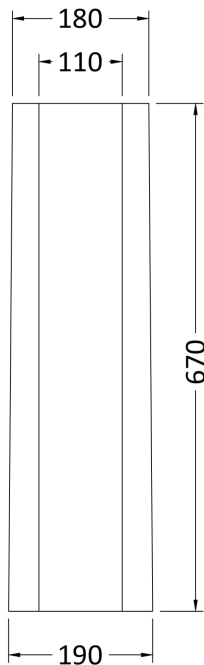

### Product Dimensions

Height (mm):	232
Width (mm):	550
Depth (mm):	475
Nett Weight (kg):	12.5

### Packaging Dimensions

Height (mm):	245
Width (mm):	570
Depth (mm):	485
Gross Weight (kg):	12.7

### Outer Box Dimensions (If Applicable)

Height (mm):	
Width (mm):	
Depth (mm):	
Gross Weight (kg):	
Barcode:	5055369026517

**Product Dimensions**

Height (mm):	670
Width (mm):	180
Depth (mm):	180
Nett Weight (kg):	11.5

**Packaging Dimensions**

Height (mm):	710
Width (mm):	190
Depth (mm):	190
Gross Weight (kg):	11.7

**Packaging Data**