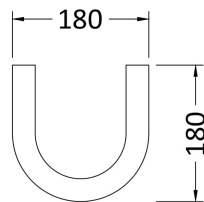

### Product Dimensions

Height (mm):	232
Width (mm):	550
Depth (mm):	475
Nett Weight (kg):	12.5

### Packaging Dimensions

Height (mm):	245
Width (mm):	570
Depth (mm):	485
Gross Weight (kg):	12.7

### Outer Box Dimensions (If Applicable)

Height (mm):	
Width (mm):	
Depth (mm):	
Gross Weight (kg):	
Barcode:	5055369026517

**Product Dimensions**

Height (mm):	670
Width (mm):	180
Depth (mm):	180
Nett Weight (kg):	11.5

**Packaging Dimensions**

Height (mm):	710
Width (mm):	190
Depth (mm):	190
Gross Weight (kg):	11.7

**Packaging Data**