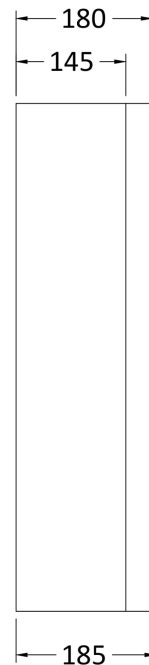

### Product Dimensions

Height (mm):	232
Width (mm):	550
Depth (mm):	475
Nett Weight (kg):	12.5

### Packaging Dimensions

Height (mm):	245
Width (mm):	570
Depth (mm):	485
Gross Weight (kg):	12.7

### Outer Box Dimensions (If Applicable)

Height (mm):	
Width (mm):	
Depth (mm):	
Gross Weight (kg):	
Barcode:	5055369026517

**Product Dimensions**

Height (mm):	670
Width (mm):	180
Depth (mm):	180
Nett Weight (kg):	11.5

**Packaging Dimensions**

Height (mm):	710
Width (mm):	190
Depth (mm):	190
Gross Weight (kg):	11.7

**Packaging Data**