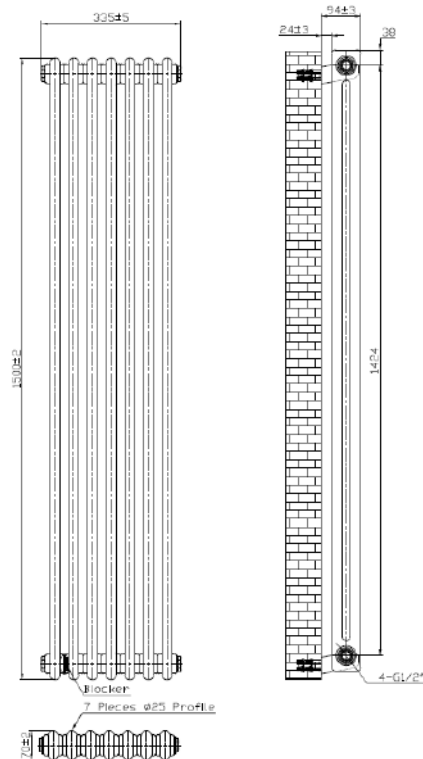

## 2 Column Vertical Designer Radiator

Product Code: COL-2-150-34-W

**SCUDO**  
BEAUTIFUL BATHROOMS

0330 124 7290

sales@scudo.co.uk www.scudo.co.uk

Scudo is the trading name of Harrison Bathrooms Ltd. Whilst we endeavor to ensure that the product information is accurate, we accept no liability for any information given. All images are for illustration purposes only. Product images and specification are subject to change. Measurements are in millimeters and are nominal.

Product Name	COL-2-150-34-W
Product Description	2 Column Vertical Designer Radiator - 1500 X 335
Product Transportation	
Barcode	5060766129860
Country of origin	China
Commodity code	7322190000
Product Measurements	
Product Weight (KG)	17.15
Product Width (mm)	335
Product Height (mm)	1500
Product Depth (mm)	70
Primary Packed Measurements	
Packaged Weight	18.83
Packed Length	110
Packed Width	400
Packed Height	1580

General Information	
Construction Material	Mild Steel
Installation type	Wall Mounted
Colour / Finish	White
Heating Attributes	
Bar Arrangement	7
Number of Bars	14
Radiator Diameter (Ø)	70
RAL Finish	9016
Bar Diameter (Ø)	25
BTU @ 50°C	2973
Watt's @ 50 BTU	872
BTU @ 30°C	1635
Watt's @ 30 BTU	479
Element installation compatible	No
Water Content Volume	N/A
Max Projection (mm)	94
Selected element must not exceed the maximum BTU / Watt output of the product Seek advice from a competent installer	
First Fix Dimensions	
Pipe Centers C1 (mm)	415
Pipe Centers C2 (mm)	59

**Dimensions**  
(Measurements in mm)