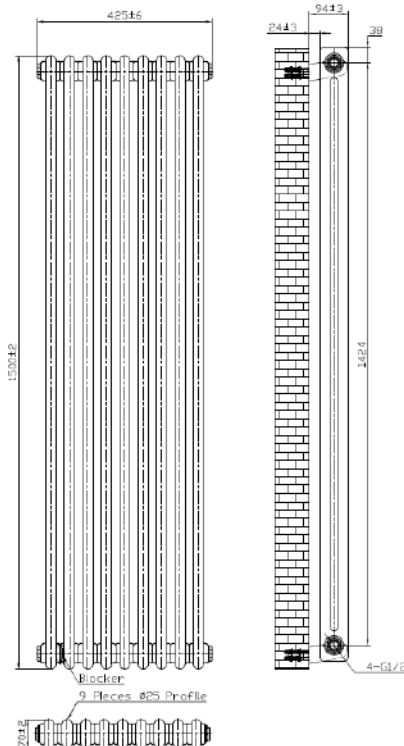

PRODUCT DATA SHEET

2 Column Vertical Designer Radiator

Product Code:COL-2-150-43-W

SCUDO
BEAUTIFUL BATHROOMS

0330 124 7290

sales@scudo.co.uk www.scudo.co.uk

Scudo is the trading name of Harrison Bathrooms Ltd. Whilst we endeavor to ensure that the product information is accurate, we accept no liability for any information given. All images are for illustration purposes only. Product images and specification are subject to change. Measurements are in millimeters and are nominal.

Product Name	COL-2-150-43-W
Product Description	2 Column Vertical Designer Radiator - 1500 X 425
Product Transportation	
Barcode	5060766129877
Country of origin	China
Commodity code	7322190000
Product Measurements	
Product Weight (KG)	22.05
Product Width (mm)	425
Product Height (mm)	1500
Product Depth (mm)	70
Primary Packed Measurements	
Packaged Weight	24.21
Packed Length	110
Packed Width	580
Packed Height	1580

General Information	
Construction Material	Mild Steel
Installation type	Wall Mounted
Colour / Finish	White
Heating Attributes	
Bar Arrangement	9
Number of Bars	18
Radiator Diameter (Ø)	70
RAL Finish	9016
Bar Diameter (Ø)	25
BTU @ 50°C	3823
Watt's @ 50 BTU	1121
BTU @ 30°C	2103
Watt's @ 30 BTU	617
Element installation compatible	No
Water Content Volume	N/A
Max Projection (mm)	94
Selected element must not exceed the maximum BTU / Watt output of the product Seek advice from a competent installer	
First Fix Dimensions	
Pipe Centers C1 (mm)	505
Pipe Centers C2 (mm)	59