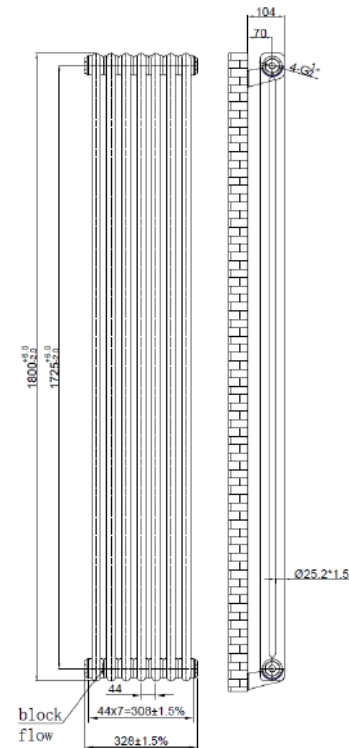

PRODUCT DATA SHEET

2 Column Vertical Designer Radiator

Product Code: COL-2-180-32-RM

SCUDO
BEAUTIFUL BATHROOMS

0330 124 7290

sales@scudo.co.uk www.scudo.co.uk

Scudo is the trading name of Harrison Bathrooms Ltd. Whilst we endeavor to ensure that the product information is accurate, we accept no liability for any information given. All images are for illustration purposes only. Product images and specification are subject to change. Measurements are in millimeters and are nominal.

Product Name	COL-2-180-32-RM
Product Description	2 Column Vertical Designer Radiator - 1800 X 328
Product Transportation	
Barcode	5060766129273
Country of origin	China
Commodity code	7322190000
Product Measurements	
Product Weight (KG)	20.2
Product Width (mm)	322
Product Height (mm)	1800
Product Depth (mm)	70
Primary Packed Measurements	
Packaged Weight	21.9
Packed Length	110
Packed Width	685
Packed Height	1850

General Information	
Construction Material	Steel
Installation type	Wall Mounted
Colour / Finish	Raw metal
Heating Attributes	
Bar Arrangement	7
Number of Bars	14
Radiator Diameter (Ø)	68
RAL Finish	N/A
Bar Diameter (Ø)	25.2 * 1.5
BTU @ 50°C	3562
Watt's @ 50 BTU	1045
BTU @ 30°C	1959
Watt's @ 30 BTU	574
Element installation compatible	No
Water Content Volume	N/A
Max Projection (mm)	104
Selected element must not exceed the maximum BTU / Watt output of the product Seek advice from a competent installer	
First Fix Dimensions	
Pipe Centers C1 (mm)	408
Pipe Centers C2 (mm)	70