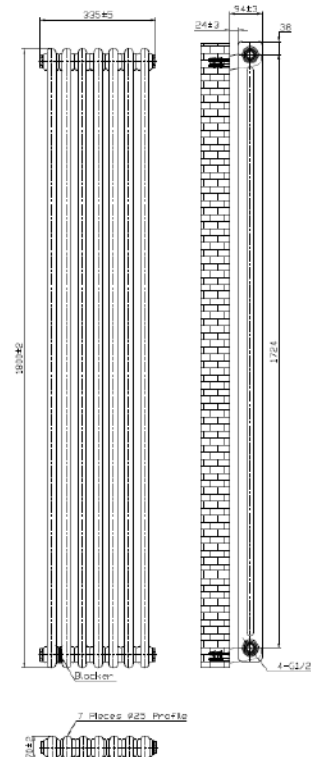

## 2 Column Vertical Designer Radiator

Product Code: COL-2-180-34-A

**SCUDO**  
BEAUTIFUL BATHROOMS

0330 124 7290

sales@scudo.co.uk www.scudo.co.uk

Scudo is the trading name of Harrison Bathrooms Ltd. Whilst we endeavor to ensure that the product information is accurate, we accept no liability for any information given. All images are for illustration purposes only. Product images and specification are subject to change. Measurements are in millimeters and are nominal.

Product Name	COL-2-180-34-A
Product Description	2 Column Vertical Designer Radiator - 1800 X 335
Product Transportation	
Barcode	5060766129754
Country of origin	China
Commodity code	7322190000
Product Measurements	
Product Weight (KG)	18.9
Product Width (mm)	335
Product Height (mm)	1800
Product Depth (mm)	70
Primary Packed Measurements	
Packaged Weight	21.25
Packed Length	110
Packed Width	400
Packed Height	1880

General Information	
Construction Material	Mild Steel
Installation type	Wall Mounted
Colour / Finish	Anthracite
Heating Attributes	
Bar Arrangement	7
Number of Bars	14
Radiator Diameter (Ø)	70
RAL Finish	7016
Bar Diameter (Ø)	25
BTU @ 50°C	3562
Watt's @ 50 BTU	1045
BTU @ 30°C	1959
Watt's @ 30 BTU	574
Element installation compatible	No
Water Content Volume	N/A
Max Projection (mm)	94
Selected element must not exceed the maximum BTU / Watt output of the product Seek advice from a competent installer	
First Fix Dimensions	
Pipe Centers C1 (mm)	415
Pipe Centers C2 (mm)	59

**Dimensions**  
(Measurements in mm)