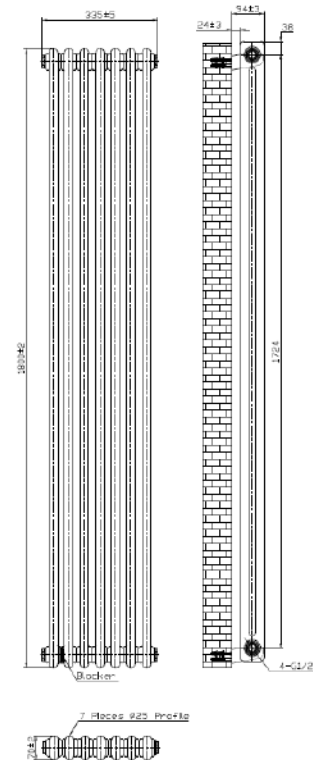

## 2 Column Vertical Designer Radiator

Product Code: COL-2-180-34-W

**SCUDO**  
BEAUTIFUL BATHROOMS

0330 124 7290

sales@scudo.co.uk www.scudo.co.uk

Scudo is the trading name of Harrison Bathrooms Ltd. Whilst we endeavor to ensure that the product information is accurate, we accept no liability for any information given. All images are for illustration purposes only. Product images and specification are subject to change. Measurements are in millimeters and are nominal.

Product Name	COL-2-180-34-W
Product Description	2 Column Vertical Designer Radiator - 1800 X 335
<b>Product Transportation</b>	
Barcode	5060766129891
Country of origin	China
Commodity code	7322190000
<b>Product Measurements</b>	
Product Weight (KG)	18.9
Product Width (mm)	335
Product Height (mm)	1800
Product Depth (mm)	70
<b>Primary Packed Measurements</b>	
Packaged Weight	21.25
Packed Length	110
Packed Width	400
Packed Height	1880

<b>General Information</b>	
Construction Material	Mild Steel
Installation type	Wall Mounted
Colour / Finish	White
<b>Heating Attributes</b>	
Bar Arrangement	7
Number of Bars	14
Radiator Diameter (Ø)	70
RAL Finish	9016
Bar Diameter (Ø)	25
BTU @ 50°C	3562
Watt's @ 50 BTU	1045
BTU @ 30°C	1959
Watt's @ 30 BTU	574
Element installation compatible	No
Water Content Volume	N/A
Max Projection (mm)	94
Selected element must not exceed the maximum BTU / Watt output of the product Seek advice from a competent installer	
<b>First Fix Dimensions</b>	
Pipe Centers C1 (mm)	415
Pipe Centers C2 (mm)	59