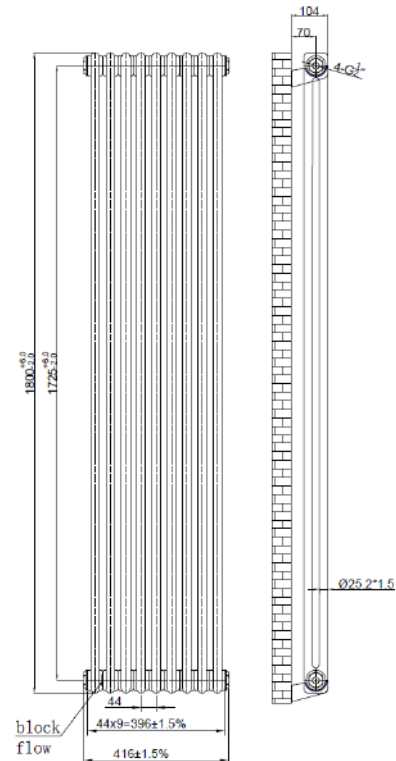

PRODUCT DATA SHEET

2 Column Vertical Designer Radiator

Product Code: COL-2-180-41-RM

SCUDO
BEAUTIFUL BATHROOMS

0330 124 7290

sales@scudo.co.uk www.scudo.co.uk

Scudo is the trading name of Harrison Bathrooms Ltd. Whilst we endeavor to ensure that the product information is accurate, we accept no liability for any information given. All images are for illustration purposes only. Product images and specification are subject to change. Measurements are in millimeters and are nominal.

Product Name	COL-2-180-41-RM
Product Description	2 Column Vertical Designer Radiator - 1800 X 416
Product Transportation	
Barcode	5060766129280
Country of origin	China
Commodity code	7322190000
Product Measurements	
Product Weight (KG)	25.9
Product Width (mm)	414
Product Height (mm)	1800
Product Depth (mm)	70
Primary Packed Measurements	
Packaged Weight	28.2
Packed Length	110
Packed Width	860
Packed Height	1850

General Information	
Construction Material	Steel
Installation type	Wall Mounted
Colour / Finish	Raw Metal
Heating Attributes	
Bar Arrangement	9
Number of Bars	18
Radiator Diameter (Ø)	68
RAL Finish	N/A
Bar Diameter (Ø)	25.2 * 1.5
BTU @ 50°C	4579
Watt's @ 50 BTU	1343
BTU @ 30°C	2518
Watt's @ 30 BTU	738
Element installation compatible	No
Water Content Volume	N/A
Max Projection (mm)	104
Selected element must not exceed the maximum BTU / Watt output of the product Seek advice from a competent installer	
First Fix Dimensions	
Pipe Centers C1 (mm)	496
Pipe Centers C2 (mm)	70