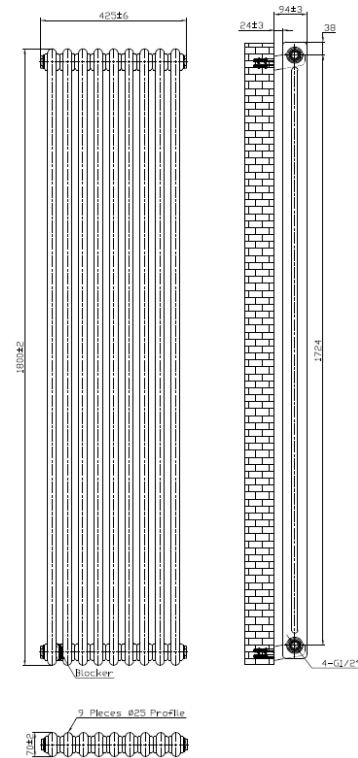

PRODUCT DATA SHEET

2 Column Vertical Designer Radiator

Product Code: COL-2-180-43-A

SCUDO
BEAUTIFUL BATHROOMS

0330 124 7290

sales@scudo.co.uk www.scudo.co.uk

Scudo is the trading name of Harrison Bathrooms Ltd. Whilst we endeavor to ensure that the product information is accurate, we accept no liability for any information given. All images are for illustration purposes only. Product images and specification are subject to change. Measurements are in millimeters and are nominal.

Product Name	COL-2-180-43-A
Product Description	2 Column Vertical Designer Radiator - 1800 X 425
Product Transportation	
Barcode	5060766129761
Country of origin	China
Commodity code	7322190000
Product Measurements	
Product Weight (KG)	24.3
Product Width (mm)	425
Product Height (mm)	1800
Product Depth (mm)	70
Primary Packed Measurements	
Packaged Weight	27.31
Packed Length	110
Packed Width	490
Packed Height	1880

General Information	
Construction Material	Mild Steel
Installation type	Wall Mounted
Colour / Finish	Anthracite
Heating Attributes	
Bar Arrangement	9
Number of Bars	18
Radiator Diameter (Ø)	70
RAL Finish	7016
Bar Diameter (Ø)	25
BTU @ 50°C	4579
Watt's @ 50 BTU	1343
BTU @ 30°C	2518
Watt's @ 30 BTU	738
Element installation compatible	No
Water Content Volume	N/A
Max Projection (mm)	94
Selected element must not exceed the maximum BTU / Watt output of the product Seek advice from a competent installer	
First Fix Dimensions	
Pipe Centers C1 (mm)	505
Pipe Centers C2 (mm)	59