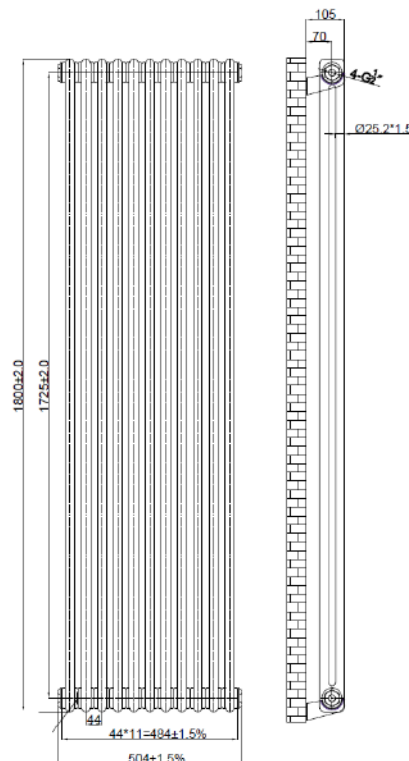

PRODUCT DATA SHEET

2 Column Vertical Designer Radiator

Product Code: COL-2-180-50-RM

SCUDO
BEAUTIFUL BATHROOMS

0330 124 7290

sales@scudo.co.uk www.scudo.co.uk

Scudo is the trading name of Harrison Bathrooms Ltd. Whilst we endeavor to ensure that the product information is accurate, we accept no liability for any information given. All images are for illustration purposes only. Product images and specification are subject to change. Measurements are in millimeters and are nominal.

Product Name	COL-2-180-50-RM
Product Description	2 Column Vertical Designer Radiator - 1800 X 504
Product Transportation	
Barcode	5060766129297
Country of origin	China
Commodity code	7322190000
Product Measurements	
Product Weight (KG)	31.6
Product Width (mm)	506
Product Height (mm)	1800
Product Depth (mm)	70
Primary Packed Measurements	
Packaged Weight	34.4
Packed Length	140
Packed Width	580
Packed Height	1850

General Information	
Construction Material	Steel
Installation type	Wall Mounted
Colour / Finish	Raw Metal
Heating Attributes	
Bar Arrangement	11
Number of Bars	22
Radiator Diameter (Ø)	68
RAL Finish	N/A
Bar Diameter (Ø)	25.2 * 1.5
BTU @ 50°C	5438
Watt's @ 50 BTU	1595
BTU @ 30°C	2991
Watt's @ 30 BTU	877
Element installation compatible	No
Water Content Volume	N/A
Max Projection (mm)	105
Selected element must not exceed the maximum BTU / Watt output of the product Seek advice from a competent installer	
First Fix Dimensions	
Pipe Centers C1 (mm)	584
Pipe Centers C2 (mm)	70