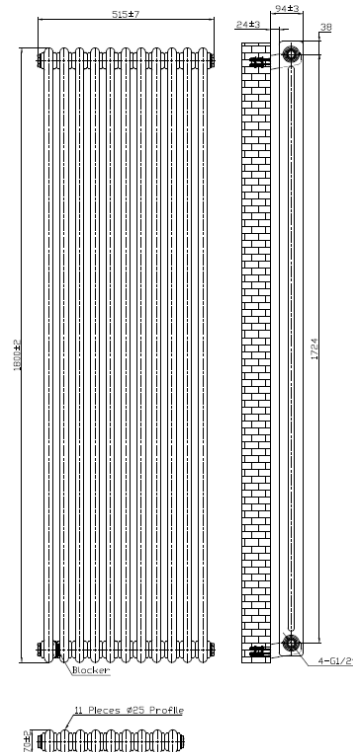

## 2 Column Vertical Designer Radiator

Product Code: COL-2-180-52-A

**SCUDO**  
BEAUTIFUL BATHROOMS

0330 124 7290

sales@scudo.co.uk www.scudo.co.uk

Scudo is the trading name of Harrison Bathrooms Ltd. Whilst we endeavor to ensure that the product information is accurate, we accept no liability for any information given. All images are for illustration purposes only. Product images and specification are subject to change. Measurements are in millimeters and are nominal.

Product Name	COL-2-180-52-A
Product Description	2 Column Vertical Designer Radiator - 1800 X 515
Product Transportation	
Barcode	5060766129778
Country of origin	China
Commodity code	7322190000
Product Measurements	
Product Weight (KG)	29.7
Product Width (mm)	515
Product Height (mm)	1800
Product Depth (mm)	70
Primary Packed Measurements	
Packaged Weight	33.38
Packed Length	110
Packed Width	580
Packed Height	1880

General Information	
Construction Material	Mild Steel
Installation type	Wall Mounted
Colour / Finish	Anthracite
Heating Attributes	
Bar Arrangement	11
Number of Bars	22
Radiator Diameter (Ø)	70
RAL Finish	7016
Bar Diameter (Ø)	25
BTU @ 50°C	5599
Watt's @ 50 BTU	1642
BTU @ 30°C	3079
Watt's @ 30 BTU	903
Element installation compatible	No
Water Content Volume	N/A
Max Projection (mm)	94
Selected element must not exceed the maximum BTU / Watt output of the product Seek advice from a competent installer	
First Fix Dimensions	
Pipe Centers C1 (mm)	595
Pipe Centers C2 (mm)	59

**Dimensions**  
(Measurements in mm)