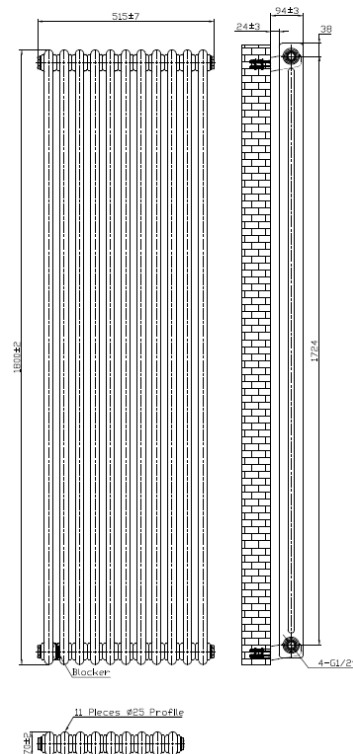

## 2 Column Vertical Designer Radiator

Product Code: COL-2-180-52-W

**SCUDO**  
BEAUTIFUL BATHROOMS

0330 124 7290

sales@scudo.co.uk www.scudo.co.uk

Scudo is the trading name of Harrison Bathrooms Ltd. Whilst we endeavor to ensure that the product information is accurate, we accept no liability for any information given. All images are for illustration purposes only. Product images and specification are subject to change. Measurements are in millimeters and are nominal.

Product Name	COL-2-180-52-W
Product Description	2 Column Vertical Designer Radiator - 1800 X 515
Product Transportation	
Barcode	5060766129914
Country of origin	China
Commodity code	7322190000
Product Measurements	
Product Weight (KG)	29.7
Product Width (mm)	515
Product Height (mm)	1800
Product Depth (mm)	70
Primary Packed Measurements	
Packaged Weight	33.38
Packed Length	110
Packed Width	580
Packed Height	1880

General Information	
Construction Material	Mild Steel
Installation type	Wall Mounted
Colour / Finish	White
Heating Attributes	
Bar Arrangement	11
Number of Bars	22
Radiator Diameter (Ø)	70
RAL Finish	9016
Bar Diameter (Ø)	25
BTU @ 50°C	5599
Watt's @ 50 BTU	1642
BTU @ 30°C	3079
Watt's @ 30 BTU	903
Element installation compatible	No
Water Content Volume	N/A
Max Projection (mm)	94
Selected element must not exceed the maximum BTU / Watt output of the product Seek advice from a competent installer	
First Fix Dimensions	
Pipe Centers C1 (mm)	595
Pipe Centers C2 (mm)	59

**Dimensions**  
(Measurements in mm)