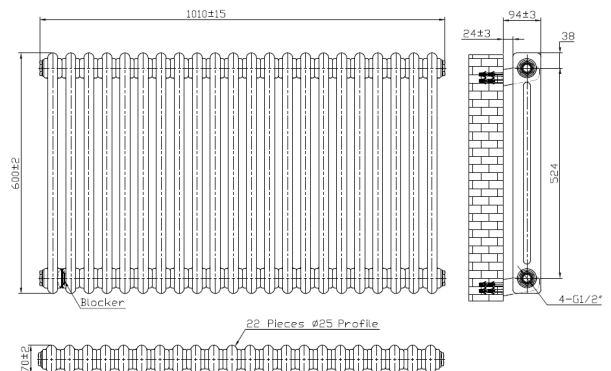

PRODUCT DATA SHEET

2 Column Horizontal Designer Radiator

Product Code: COL-2-60-101-A

SCUDO
BEAUTIFUL BATHROOMS

0330 124 7290

sales@scudo.co.uk www.scudo.co.uk

Scudo is the trading name of Harrison Bathrooms Ltd. Whilst we endeavor to ensure that the product information is accurate, we accept no liability for any information given. All images are for illustration purposes only. Product images and specification are subject to change. Measurements are in millimeters and are nominal.

Product Name	COL-2-60-101-A
Product Description	2 Column Horizontal Designer Radiator - 600 X 1010
Product Transportation	
Barcode	5060766129730
Country of origin	China
Commodity code	7322190000
Product Measurements	
Product Weight (KG)	22.2
Product Width (mm)	1010
Product Height (mm)	600
Product Depth (mm)	70
Primary Packed Measurements	
Packaged Weight	24.61
Packed Length	110
Packed Width	1070
Packed Height	680

General Information	
Construction Material	Mild Steel
Installation type	Wall Mounted
Colour / Finish	Anthracite
Heating Attributes	
Bar Arrangement	22
Number of Bars	44
Radiator Diameter (Ø)	70
RAL Finish	7016
Bar Diameter (Ø)	25
BTU @ 50°C	3784
Watt's @ 50 BTU	1110
BTU @ 30°C	2081
Watt's @ 30 BTU	610
Element installation compatible	No
Water Content Volume	N/A
Max Projection (mm)	94
Selected element must not exceed the maximum BTU / Watt output of the product Seek advice from a competent installer	
First Fix Dimensions	
Pipe Centers C1 (mm)	1090
Pipe Centers C2 (mm)	59