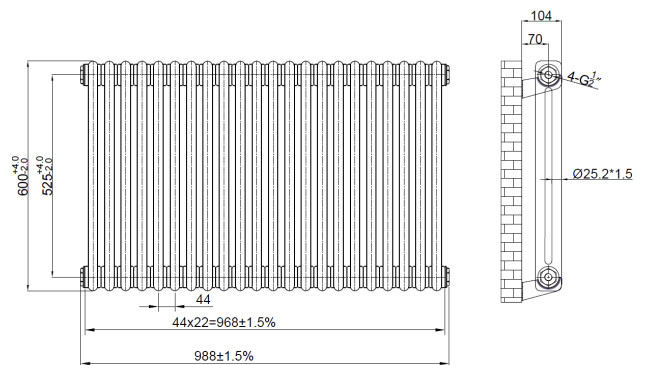

## 2 Column Horizontal Designer Radiator

Product Code: COL-2-60-101-RM

**SCUDO**  
BEAUTIFUL BATHROOMS

0330 124 7290

sales@scudo.co.uk www.scudo.co.uk

Scudo is the trading name of Harrison Bathrooms Ltd. Whilst we endeavor to ensure that the product information is accurate, we accept no liability for any information given. All images are for illustration purposes only. Product images and specification are subject to change. Measurements are in millimeters and are nominal.

Product Name	COL-2-60-101-RM
Product Description	2 Column Horizontal Designer Radiator - 600 X 1010
Product Transportation	
Barcode	5060766129266
Country of origin	China
Commodity code	7322190000
Product Measurements	
Product Weight (KG)	26
Product Width (mm)	988
Product Height (mm)	600
Product Depth (mm)	69
Primary Packed Measurements	
Packaged Weight	28
Packed Length	110
Packed Width	1050
Packed Height	650

General Information	
Construction Material	Steel
Installation type	Wall Mounted
Colour / Finish	Raw Metal
Heating Attributes	
Bar Arrangement	22
Number of Bars	44
Radiator Diameter (Ø)	69
RAL Finish	N/A
Bar Diameter (Ø)	25.2 * 1.5
BTU @ 50°C	3784
Watt's @ 50 BTU	1110
BTU @ 30°C	2081
Watt's @ 30 BTU	610
Element installation compatible	No
Water Content Volume	N/A
Max Projection (mm)	104
Selected element must not exceed the maximum BTU / Watt output of the product Seek advice from a competent installer	
First Fix Dimensions	
Pipe Centers C1 (mm)	1068
Pipe Centers C2 (mm)	70

### Dimensions

(Measurements in mm)