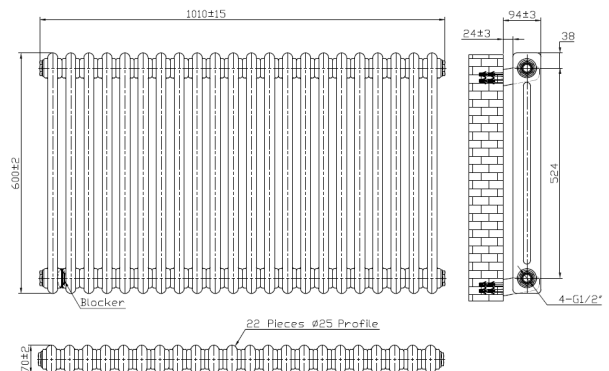

## 2 Column Horizontal Designer Radiator

Product Code: COL-2-60-101-W

**SCUDO**  
BEAUTIFUL BATHROOMS

0330 124 7290

sales@scudo.co.uk www.scudo.co.uk

Scudo is the trading name of Harrison Bathrooms Ltd. Whilst we endeavor to ensure that the product information is accurate, we accept no liability for any information given. All images are for illustration purposes only. Product images and specification are subject to change. Measurements are in millimeters and are nominal.

Product Name	COL-2-60-101-W
Product Description	2 Column Horizontal Designer Radiator - 600 X 1010
<b>Product Transportation</b>	
Barcode	5060766129846
Country of origin	China
Commodity code	7322190000
<b>Product Measurements</b>	
Product Weight (KG)	22.2
Product Width (mm)	1010
Product Height (mm)	600
Product Depth (mm)	70
<b>Primary Packed Measurements</b>	
Packaged Weight	24.61
Packed Length	110
Packed Width	1070
Packed Height	680

<b>General Information</b>	
Construction Material	Mild Steel
Installation type	Wall Mounted
Colour / Finish	White
<b>Heating Attributes</b>	
Bar Arrangement	22
Number of Bars	44
Radiator Diameter (Ø)	70
RAL Finish	9016
Bar Diameter (Ø)	25
BTU @ 50°C	3784
Watt's @ 50 BTU	1110
BTU @ 30°C	2081
Watt's @ 30 BTU	610
Element installation compatible	No
Water Content Volume	N/A
Max Projection (mm)	94
Selected element must not exceed the maximum BTU / Watt output of the product Seek advice from a competent installer	
<b>First Fix Dimensions</b>	
Pipe Centers C1 (mm)	1090
Pipe Centers C2 (mm)	59

## Dimensions

(Measurements in mm)