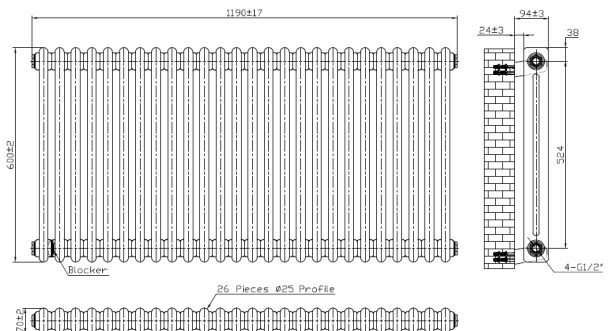

PRODUCT DATA SHEET

2 Column Horizontal Designer Radiator

Product Code: COL-2-60-120-A

SCUDO
BEAUTIFUL BATHROOMS

0330 124 7290

sales@scudo.co.uk www.scudo.co.uk

Scudo is the trading name of Harrison Bathrooms Ltd. Whilst we endeavor to ensure that the product information is accurate, we accept no liability for any information given. All images are for illustration purposes only. Product images and specification are subject to change. Measurements are in millimeters and are nominal.

Product Name	COL-2-60-120-A
Product Description	2 Column Horizontal Designer Radiator - 600 X 1190
Product Transportation	
Barcode	5060766129747
Country of origin	China
Commodity code	7322190000
Product Measurements	
Product Weight (KG)	25.5
Product Width (mm)	1190
Product Height (mm)	600
Product Depth (mm)	70
Primary Packed Measurements	
Packaged Weight	28.11
Packed Length	110
Packed Width	680
Packed Height	1250

General Information	
Construction Material	Mild Steel
Installation type	Wall Mounted
Colour / Finish	Anthracite
Heating Attributes	
Bar Arrangement	26
Number of Bars	52
Radiator Diameter (Ø)	70
RAL Finish	7016
Bar Diameter (Ø)	25
BTU @ 50°C	4474
Watt's @ 50 BTU	1312
BTU @ 30°C	2461
Watt's @ 30 BTU	722
Element installation compatible	No
Water Content Volume	N/A
Max Projection (mm)	94
Selected element must not exceed the maximum BTU / Watt output of the product Seek advice from a competent installer	
First Fix Dimensions	
Pipe Centers C1 (mm)	1270
Pipe Centers C2 (mm)	59