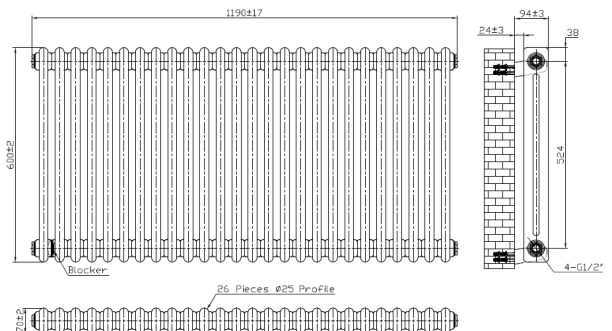

PRODUCT DATA SHEET

2 Column Horizontal Designer Radiator

Product Code: COL-2-60-120-W

SCUDO
BEAUTIFUL BATHROOMS

0330 124 7290

sales@scudo.co.uk www.scudo.co.uk

Scudo is the trading name of Harrison Bathrooms Ltd. Whilst we endeavor to ensure that the product information is accurate, we accept no liability for any information given. All images are for illustration purposes only. Product images and specification are subject to change. Measurements are in millimeters and are nominal.

Product Name	COL-2-60-120-W
Product Description	2 Column Horizontal Designer Radiator - 600 X 1190
Product Transportation	
Barcode	5060766129853
Country of origin	China
Commodity code	7322190000
Product Measurements	
Product Weight (KG)	25.5
Product Width (mm)	1190
Product Height (mm)	600
Product Depth (mm)	70
Primary Packed Measurements	
Packaged Weight	28.11
Packed Length	110
Packed Width	680
Packed Height	1250

General Information	
Construction Material	Mild Steel
Installation type	Wall Mounted
Colour / Finish	White
Heating Attributes	
Bar Arrangement	26
Number of Bars	52
Radiator Diameter (Ø)	70
RAL Finish	9016
Bar Diameter (Ø)	25
BTU @ 50°C	4474
Watt's @ 50 BTU	1312
BTU @ 30°C	2461
Watt's @ 30 BTU	722
Element installation compatible	No
Water Content Volume	N/A
Max Projection (mm)	94
Selected element must not exceed the maximum BTU / Watt output of the product Seek advice from a competent installer	
First Fix Dimensions	
Pipe Centers C1 (mm)	1270
Pipe Centers C2 (mm)	59