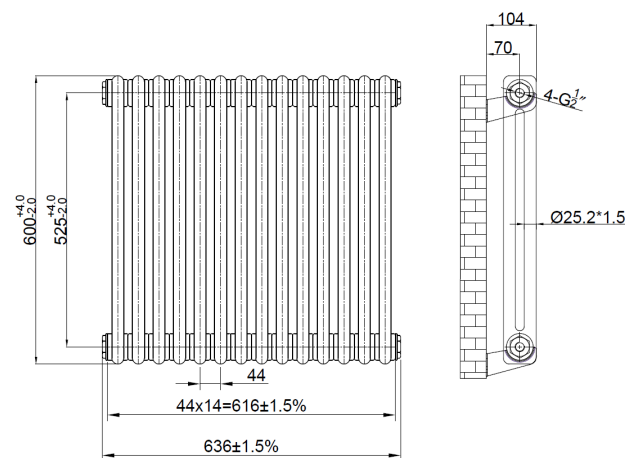

## 2 Column Horizontal Designer Radiator

Product Code:COL-2-60-64-RM

**SCUDO**  
BEAUTIFUL BATHROOMS

0330 124 7290

sales@scudo.co.uk www.scudo.co.uk

Scudo is the trading name of Harrison Bathrooms Ltd. Whilst we endeavor to ensure that the product information is accurate, we accept no liability for any information given. All images are for illustration purposes only. Product images and specification are subject to change. Measurements are in millimeters and are nominal.

Product Name	COL-2-60-64-RM
Product Description	2 Column Horizontal Designer Radiator - 600 X 650
Product Transportation	
Barcode	5060766129242
Country of origin	China
Commodity code	7322190000
Product Measurements	
Product Weight (KG)	16.6
Product Width (mm)	636
Product Height (mm)	600
Product Depth (mm)	69
Primary Packed Measurements	
Packaged Weight	18
Packed Length	140
Packed Width	695
Packed Height	650

General Information	
Construction Material	Steel
Installation type	Wall Mounted
Colour / Finish	Raw Metal
Heating Attributes	
Bar Arrangement	14
Number of Bars	28
Radiator Diameter (Ø)	69
RAL Finish	N/A
Bar Diameter (Ø)	25.2 * 1.5
BTU @ 50°C	2412
Watt's @ 50 BTU	707
BTU @ 30°C	1327
Watt's @ 30 BTU	389
Element installation compatible	No
Water Content Volume	N/A
Max Projection (mm)	104
Selected element must not exceed the maximum BTU / Watt output of the product Seek advice from a competent installer	
First Fix Dimensions	
Pipe Centers C1 (mm)	716
Pipe Centers C2 (mm)	70

### Dimensions (Measurements in mm)