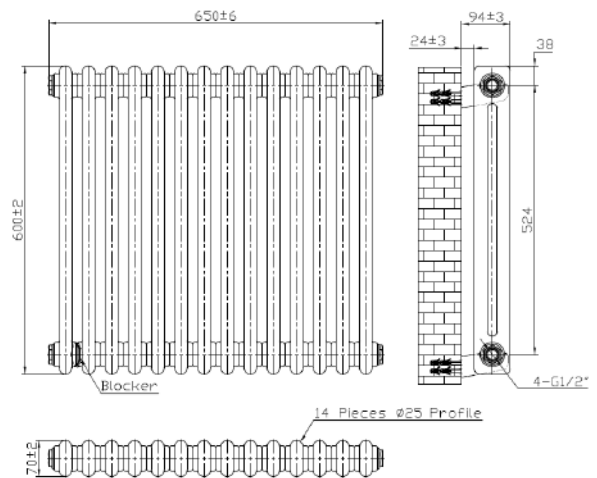

PRODUCT DATA SHEET

2 Column Horizontal Designer Radiator

Product Code: COL-2-60-65-W

SCUDO
BEAUTIFUL BATHROOMS

0330 124 7290

sales@scudo.co.uk www.scudo.co.uk

Scudo is the trading name of Harrison Bathrooms Ltd. Whilst we endeavor to ensure that the product information is accurate, we accept no liability for any information given. All images are for illustration purposes only. Product images and specification are subject to change. Measurements are in millimeters and are nominal.

Product Name	COL-2-60-65-W
Product Description	2 Column Horizontal Designer Radiator - 600 X 650
Product Transportation	
Barcode	5060766129822
Country of origin	China
Commodity code	7322190000
Product Measurements	
Product Weight (KG)	14.12
Product Width (mm)	650
Product Height (mm)	600
Product Depth (mm)	70
Primary Packed Measurements	
Packaged Weight	15.66
Packed Length	110
Packed Width	680
Packed Height	710

General Information	
Construction Material	Mild Steel
Installation type	Wall Mounted
Colour / Finish	White
Heating Attributes	
Bar Arrangement	14
Number of Bars	28
Radiator Diameter (Ø)	70
RAL Finish	9016
Bar Diameter (Ø)	25
BTU @ 50°C	2412
Watt's @ 50 BTU	707
BTU @ 30°C	1327
Watt's @ 30 BTU	389
Element installation compatible	No
Water Content Volume	N/A
Max Projection (mm)	94
Selected element must not exceed the maximum BTU / Watt output of the product Seek advice from a competent installer	
First Fix Dimensions	
Pipe Centers C1 (mm)	730
Pipe Centers C2 (mm)	59