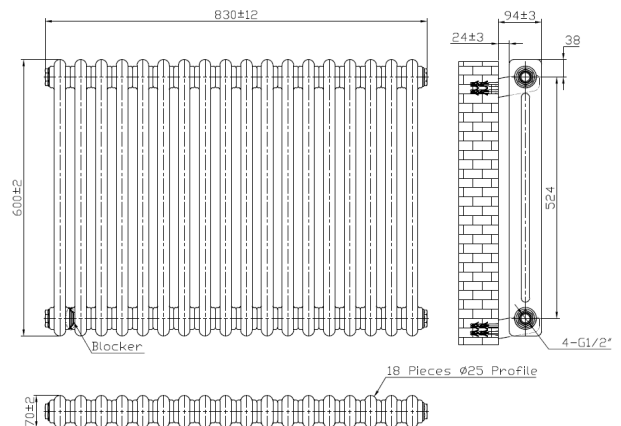

## 2 Column Horizontal Designer Radiator

Product Code: COL-2-60-83-A

**SCUDO**  
BEAUTIFUL BATHROOMS

0330 124 7290

sales@scudo.co.uk www.scudo.co.uk

Scudo is the trading name of Harrison Bathrooms Ltd. Whilst we endeavor to ensure that the product information is accurate, we accept no liability for any information given. All images are for illustration purposes only. Product images and specification are subject to change. Measurements are in millimeters and are nominal.

Product Name	COL-2-60-83-A
Product Description	2 Column Horizontal Designer Radiator - 600 X 830
Product Transportation	
Barcode	5060766129723
Country of origin	China
Commodity code	7322190000
Product Measurements	
Product Weight (KG)	18.16
Product Width (mm)	830
Product Height (mm)	600
Product Depth (mm)	70
Primary Packed Measurements	
Packaged Weight	20.13
Packed Length	110
Packed Width	680
Packed Height	890

General Information	
Construction Material	Mild Steel
Installation type	Wall Mounted
Colour / Finish	Anthracite
Heating Attributes	
Bar Arrangement	18
Number of Bars	36
Radiator Diameter (Ø)	70
RAL Finish	7016
Bar Diameter (Ø)	25
BTU @ 50°C	3101
Watt's @ 50 BTU	909
BTU @ 30°C	1706
Watt's @ 30 BTU	500
Element installation compatible	No
Water Content Volume	N/A
Max Projection (mm)	94
Selected element must not exceed the maximum BTU / Watt output of the product Seek advice from a competent installer	
First Fix Dimensions	
Pipe Centers C1 (mm)	910
Pipe Centers C2 (mm)	59

## Dimensions

(Measurements in mm)