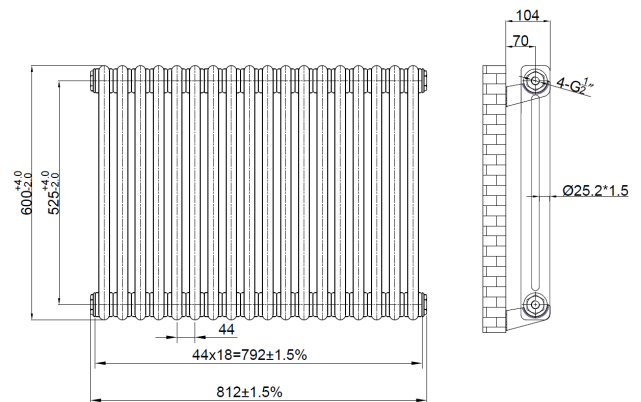

PRODUCT DATA SHEET

2 Column Horizontal Designer Radiator

Product Code:COL-2-60-83-RM

SCUDO
BEAUTIFUL BATHROOMS

0330 124 7290

sales@scudo.co.uk www.scudo.co.uk

Scudo is the trading name of Harrison Bathrooms Ltd. Whilst we endeavor to ensure that the product information is accurate, we accept no liability for any information given. All images are for illustration purposes only. Product images and specification are subject to change. Measurements are in millimeters and are nominal.

Product Name	COL-2-60-83-RM
Product Description	2 Column Horizontal Designer Radiator - 600 X 830
Product Transportation	
Barcode	5060766129259
Country of origin	China
Commodity code	7322190000
Product Measurements	
Product Weight (KG)	21.3
Product Width (mm)	812
Product Height (mm)	600
Product Depth (mm)	69
Primary Packed Measurements	
Packaged Weight	23
Packed Length	140
Packed Width	870
Packed Height	650

General Information	
Construction Material	Steel
Installation type	Wall Mounted
Colour / Finish	Raw Metal
Heating Attributes	
Bar Arrangement	18
Number of Bars	36
Radiator Diameter (Ø)	69
RAL Finish	N/A
Bar Diameter (Ø)	25.2 * 1.5
BTU @ 50°C	3101
Watt's @ 50 BTU	909
BTU @ 30°C	1706
Watt's @ 30 BTU	500
Element installation compatible	No
Water Content Volume	N/A
Max Projection (mm)	104
Selected element must not exceed the maximum BTU / Watt output of the product Seek advice from a competent installer	
First Fix Dimensions	
Pipe Centers C1 (mm)	892
Pipe Centers C2 (mm)	70