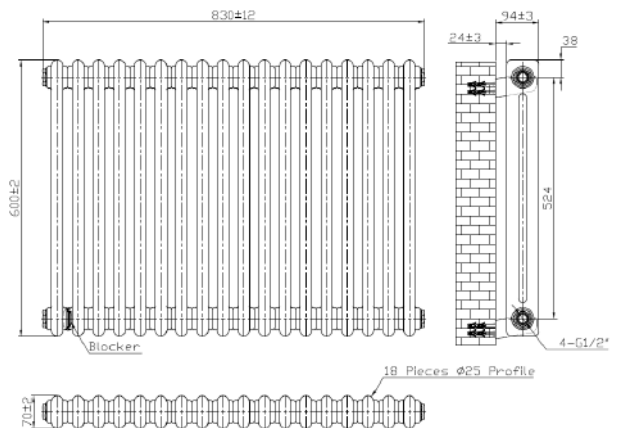

PRODUCT DATA SHEET

2 Column Horizontal Designer Radiator

Product Code: COL-2-60-83-W

SCUDO
BEAUTIFUL BATHROOMS

0330 124 7290

sales@scudo.co.uk www.scudo.co.uk

Scudo is the trading name of Harrison Bathrooms Ltd. Whilst we endeavor to ensure that the product information is accurate, we accept no liability for any information given. All images are for illustration purposes only. Product images and specification are subject to change. Measurements are in millimeters and are nominal.

Product Name	COL-2-60-83-W
Product Description	2 Column Horizontal Designer Radiator - 600 X 830
Product Transportation	
Barcode	5060766129839
Country of origin	China
Commodity code	7322190000
Product Measurements	
Product Weight (KG)	18.16
Product Width (mm)	830
Product Height (mm)	600
Product Depth (mm)	70
Primary Packed Measurements	
Packaged Weight	20.13
Packed Length	110
Packed Width	680
Packed Height	890

General Information	
Construction Material	Mild Steel
Installation type	Wall Mounted
Colour / Finish	White
Heating Attributes	
Bar Arrangement	18
Number of Bars	36
Radiator Diameter (Ø)	70
RAL Finish	9016
Bar Diameter (Ø)	25
BTU @ 50°C	3101
Watt's @ 50 BTU	909
BTU @ 30°C	1706
Watt's @ 30 BTU	500
Element installation compatible	No
Water Content Volume	N/A
Max Projection (mm)	94
Selected element must not exceed the maximum BTU / Watt output of the product Seek advice from a competent installer	
First Fix Dimensions	
Pipe Centers C1 (mm)	910
Pipe Centers C2 (mm)	59