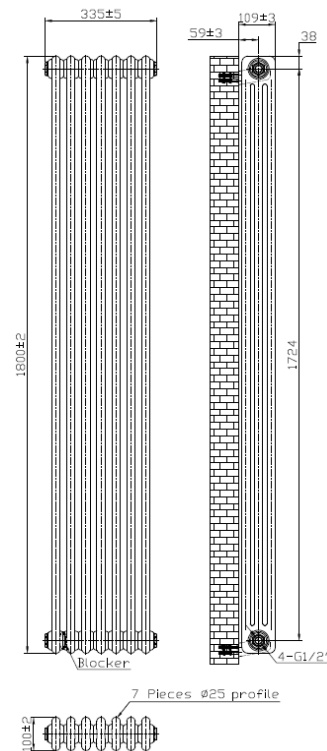

## 3 Column Vertical Designer Radiator

Product Code: COL-3-180-34-W

**SCUDO**  
BEAUTIFUL BATHROOMS

0330 124 7290

sales@scudo.co.uk www.scudo.co.uk

Scudo is the trading name of Harrison Bathrooms Ltd. Whilst we endeavor to ensure that the product information is accurate, we accept no liability for any information given. All images are for illustration purposes only. Product images and specification are subject to change. Measurements are in millimeters and are nominal.

Product Name	COL-3-180-34-W
Product Description	3 Column Vertical Designer Radiator - 1800 X 335
<b>Product Transportation</b>	
Barcode	5060766129969
Country of origin	China
Commodity code	7322190000
<b>Product Measurements</b>	
Product Weight (KG)	27.91
Product Width (mm)	335
Product Height (mm)	1800
Product Depth (mm)	100
<b>Primary Packed Measurements</b>	
Packaged Weight	30.15
Packed Length	145
Packed Width	400
Packed Height	1880

<b>General Information</b>	
Construction Material	Mild Steel
Installation type	Wall Mounted
Colour / Finish	White
<b>Heating Attributes</b>	
Bar Arrangement	7
Number of Bars	21
Radiator Diameter (Ø)	100
RAL Finish	9016
Bar Diameter (Ø)	25
BTU @ 50°C	5905
Watt's @ 50 BTU	1732
BTU @ 30°C	3248
Watt's @ 30 BTU	952
Element installation compatible	No
Water Content Volume	N/A
Max Projection (mm)	109
Selected element must not exceed the maximum BTU / Watt output of the product Seek advice from a competent installer	
<b>First Fix Dimensions</b>	
Pipe Centers C1 (mm)	415
Pipe Centers C2 (mm)	59