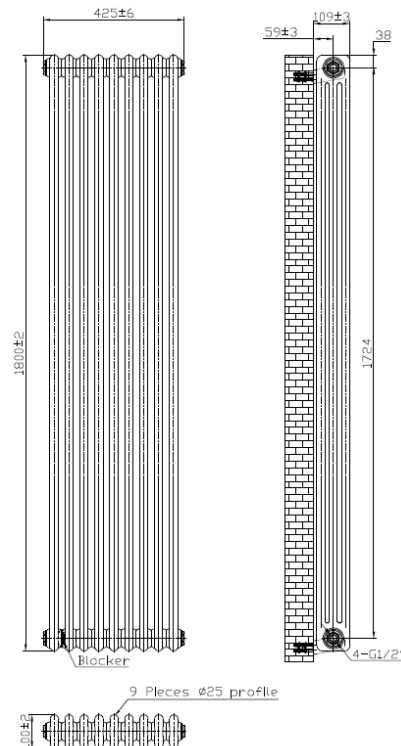

PRODUCT DATA SHEET

3 Column Vertical Designer Radiator

Product Code: COL-3-180-43-W

SCUDO
BEAUTIFUL BATHROOMS

0330 124 7290

sales@scudo.co.uk www.scudo.co.uk

Scudo is the trading name of Harrison Bathrooms Ltd. Whilst we endeavor to ensure that the product information is accurate, we accept no liability for any information given. All images are for illustration purposes only. Product images and specification are subject to change. Measurements are in millimeters and are nominal.

Product Name	COL-3-180-43-W
Product Description	3 Column Vertical Designer Radiator - 1800 X 425
Product Transportation	
Barcode	5060766129976
Country of origin	China
Commodity code	7322190000
Product Measurements	
Product Weight (KG)	35.88
Product Width (mm)	425
Product Height (mm)	1800
Product Depth (mm)	100
Primary Packed Measurements	
Packaged Weight	38.77
Packed Length	145
Packed Width	580
Packed Height	1880

General Information	
Construction Material	Mild Steel
Installation type	Wall Mounted
Colour / Finish	White
Heating Attributes	
Bar Arrangement	9
Number of Bars	27
Radiator Diameter (Ø)	100
RAL Finish	9016
Bar Diameter (Ø)	25
BTU @ 50°C	7590
Watt's @ 50 BTU	2226
BTU @ 30°C	4175
Watt's @ 30 BTU	1224
Element installation compatible	No
Water Content Volume	N/A
Max Projection (mm)	109
Selected element must not exceed the maximum BTU / Watt output of the product Seek advice from a competent installer	
First Fix Dimensions	
Pipe Centers C1 (mm)	505
Pipe Centers C2 (mm)	59