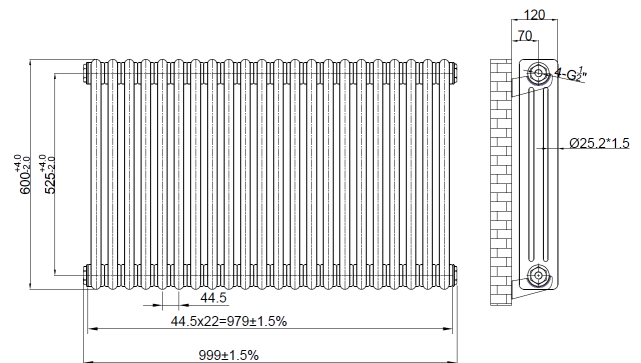

## 3 Column Horizontal Designer Radiator

Product Code: COL-3-60-101-RM

**SCUDO**  
BEAUTIFUL BATHROOMS

0330 124 7290

sales@scudo.co.uk www.scudo.co.uk

Scudo is the trading name of Harrison Bathrooms Ltd. Whilst we endeavor to ensure that the product information is accurate, we accept no liability for any information given. All images are for illustration purposes only. Product images and specification are subject to change. Measurements are in millimeters and are nominal.

Product Name	COL-3-60-101-RM
Product Description	3 Column Horizontal Designer Radiator - 600 X 1010
<b>Product Transportation</b>	
Barcode	5060766129327
Country of origin	China
Commodity code	7322190000
<b>Product Measurements</b>	
Product Weight (KG)	39.3
Product Width (mm)	999
Product Height (mm)	600
Product Depth (mm)	100
<b>Primary Packed Measurements</b>	
Packaged Weight	41.4
Packed Length	140
Packed Width	1230
Packed Height	650

<b>General Information</b>	
Construction Material	Steel
Installation type	Wall Mounted
Colour / Finish	Raw Metal
<b>Heating Attributes</b>	
Bar Arrangement	22
Number of Bars	66
Radiator Diameter (Ø)	100
RAL Finish	N/A
Bar Diameter (Ø)	25.1 * 1
BTU @ 50°C	5591
Watt's @ 50 BTU	1640
BTU @ 30°C	3075
Watt's @ 30 BTU	902
Element installation compatible	No
Water Content Volume	N/A
Max Projection (mm)	120
Selected element must not exceed the maximum BTU / Watt output of the product Seek advice from a competent installer	
<b>First Fix Dimensions</b>	
Pipe Centers C1 (mm)	1079
Pipe Centers C2 (mm)	70

### Dimensions (Measurements in mm)