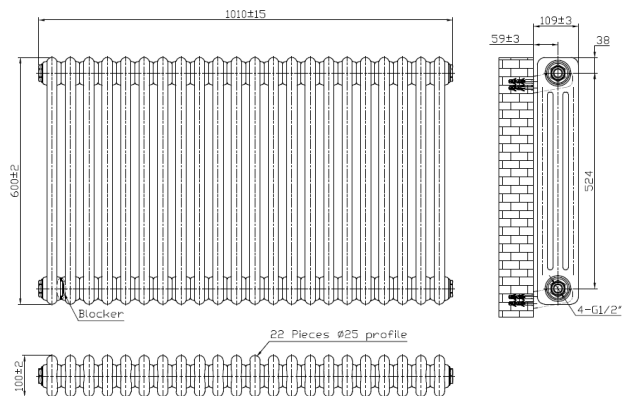

PRODUCT DATA SHEET

3 Column Horizontal Designer Radiator

Product Code: COL-3-60-101-W

SCUDO
BEAUTIFUL BATHROOMS

0330 124 7290

sales@scudo.co.uk www.scudo.co.uk

Scudo is the trading name of Harrison Bathrooms Ltd. Whilst we endeavor to ensure that the product information is accurate, we accept no liability for any information given. All images are for illustration purposes only. Product images and specification are subject to change. Measurements are in millimeters and are nominal.

Product Name	COL-3-60-101-W
Product Description	3 Column Horizontal Designer Radiator - 600 X 1010
Product Transportation	
Barcode	5060766129945
Country of origin	China
Commodity code	7322190000
Product Measurements	
Product Weight (KG)	31.05
Product Width (mm)	1010
Product Height (mm)	600
Product Depth (mm)	100
Primary Packed Measurements	
Packaged Weight	33.52
Packed Length	145
Packed Width	680
Packed Height	1070

General Information	
Construction Material	Mild Steel
Installation type	Wall Mounted
Colour / Finish	White
Heating Attributes	
Bar Arrangement	22
Number of Bars	66
Radiator Diameter (Ø)	100
RAL Finish	9016
Bar Diameter (Ø)	25
BTU @ 50°C	5591
Watt's @ 50 BTU	1640
BTU @ 30°C	3075
Watt's @ 30 BTU	902
Element installation compatible	No
Water Content Volume	N/A
Max Projection (mm)	109
Selected element must not exceed the maximum BTU / Watt output of the product Seek advice from a competent installer	
First Fix Dimensions	
Pipe Centers C1 (mm)	1090
Pipe Centers C2 (mm)	59