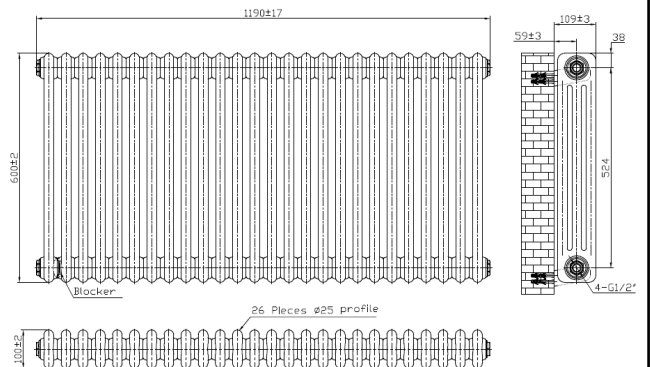

## 3 Column Horizontal Designer Radiator

Product Code: COL-3-60-120-A

**SCUDO**  
BEAUTIFUL BATHROOMS

0330 124 7290

sales@scudo.co.uk www.scudo.co.uk

Scudo is the trading name of Harrison Bathrooms Ltd. Whilst we endeavor to ensure that the product information is accurate, we accept no liability for any information given. All images are for illustration purposes only. Product images and specification are subject to change. Measurements are in millimeters and are nominal.

Product Name	COL-3-60-120-A
Product Description	3 Column Horizontal Designer Radiator - 600 X 1190
<b>Product Transportation</b>	
Barcode	5060766129815
Country of origin	China
Commodity code	7322190000
<b>Product Measurements</b>	
Product Weight (KG)	36.65
Product Width (mm)	1190
Product Height (mm)	600
Product Depth (mm)	100
<b>Primary Packed Measurements</b>	
Packaged Weight	39.57
Packed Length	145
Packed Width	1250
Packed Height	680

<b>General Information</b>	
Construction Material	Mild Steel
Installation type	Wall Mounted
Colour / Finish	Anthracite
<b>Heating Attributes</b>	
Bar Arrangement	26
Number of Bars	78
Radiator Diameter (Ø)	100
RAL Finish	7016
Bar Diameter (Ø)	25
BTU @ 50°C	6608
Watt's @ 50 BTU	1938
BTU @ 30°C	3634
Watt's @ 30 BTU	1066
Element installation compatible	No
Water Content Volume	N/A
Max Projection (mm)	109
Selected element must not exceed the maximum BTU / Watt output of the product Seek advice from a competent installer	
<b>First Fix Dimensions</b>	
Pipe Centers C1 (mm)	1270
Pipe Centers C2 (mm)	59

## Dimensions

(Measurements in mm)