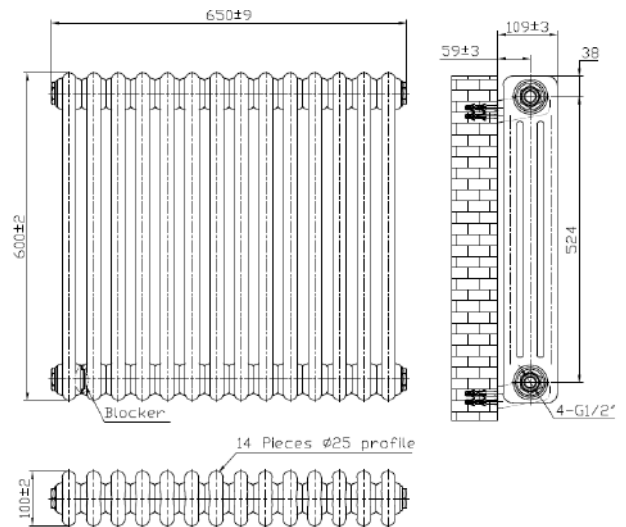

PRODUCT DATA SHEET

3 Column Horizontal Designer Radiator

Product Code: COL-3-60-65-A

SCUDO
BEAUTIFUL BATHROOMS

0330 124 7290

sales@scudo.co.uk www.scudo.co.uk

Scudo is the trading name of Harrison Bathrooms Ltd. Whilst we endeavor to ensure that the product information is accurate, we accept no liability for any information given. All images are for illustration purposes only. Product images and specification are subject to change. Measurements are in millimeters and are nominal.

Product Name	COL-3-60-65-A
Product Description	3 Column Horizontal Designer Radiator - 600 X 650
Product Transportation	
Barcode	5060766129785
Country of origin	China
Commodity code	7322190000
Product Measurements	
Product Weight (KG)	19.76
Product Width (mm)	650
Product Height (mm)	600
Product Depth (mm)	100
Primary Packed Measurements	
Packaged Weight	21.33
Packed Length	145
Packed Width	710
Packed Height	680

General Information	
Construction Material	Mild Steel
Installation type	Wall Mounted
Colour / Finish	Anthracite
Heating Attributes	
Bar Arrangement	14
Number of Bars	42
Radiator Diameter (Ø)	100
RAL Finish	7016
Bar Diameter (Ø)	25
BTU @ 50°C	3558
Watt's @ 50 BTU	1043
BTU @ 30°C	1957
Watt's @ 30 BTU	574
Element installation compatible	No
Water Content Volume	N/A
Max Projection (mm)	109
Selected element must not exceed the maximum BTU / Watt output of the product Seek advice from a competent installer	
First Fix Dimensions	
Pipe Centers C1 (mm)	730
Pipe Centers C2 (mm)	59