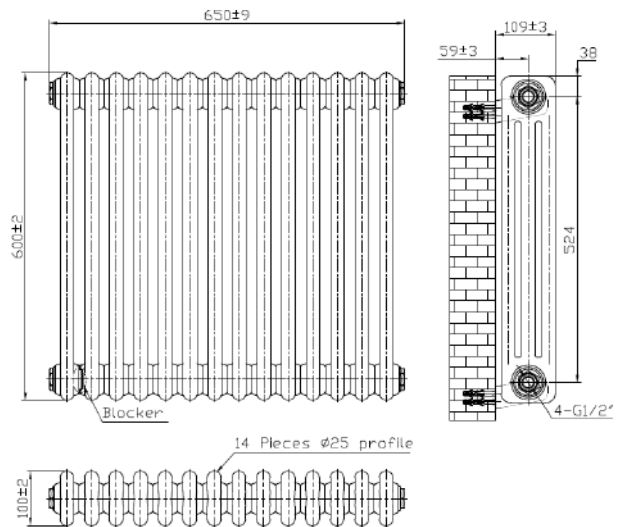

PRODUCT DATA SHEET

3 Column Horizontal Designer Radiator

Product Code: COL-3-60-65-W

SCUDO
BEAUTIFUL BATHROOMS

0330 124 7290

sales@scudo.co.uk www.scudo.co.uk

Scudo is the trading name of Harrison Bathrooms Ltd. Whilst we endeavor to ensure that the product information is accurate, we accept no liability for any information given. All images are for illustration purposes only. Product images and specification are subject to change. Measurements are in millimeters and are nominal.

Product Name	COL-3-60-65-W
Product Description	3 Column Horizontal Designer Radiator - 600 X 650
Product Transportation	
Barcode	5060766129921
Country of origin	China
Commodity code	7322190000
Product Measurements	
Product Weight (KG)	19.76
Product Width (mm)	650
Product Height (mm)	600
Product Depth (mm)	100
Primary Packed Measurements	
Packaged Weight	21.33
Packed Length	145
Packed Width	710
Packed Height	680

General Information	
Construction Material	Mild Steel
Installation type	Wall Mounted
Colour / Finish	White
Heating Attributes	
Bar Arrangement	14
Number of Bars	42
Radiator Diameter (Ø)	100
RAL Finish	9016
Bar Diameter (Ø)	25
BTU @ 50°C	3558
Watt's @ 50 BTU	1043
BTU @ 30°C	1957
Watt's @ 30 BTU	574
Element installation compatible	No
Water Content Volume	N/A
Max Projection (mm)	109
Selected element must not exceed the maximum BTU / Watt output of the product Seek advice from a competent installer	
First Fix Dimensions	
Pipe Centers C1 (mm)	730
Pipe Centers C2 (mm)	59