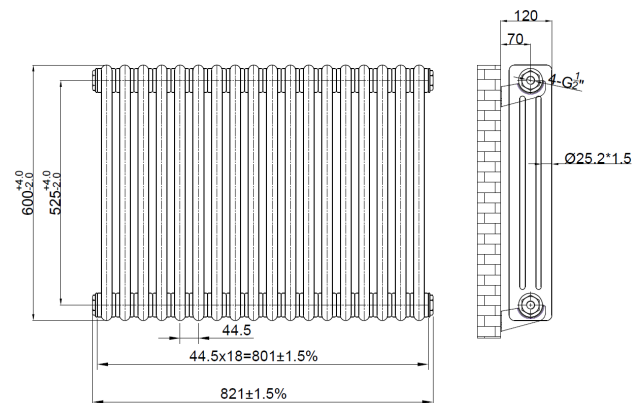

## 3 Column Horizontal Designer Radiator

Product Code: COL-3-60-83-RM

**SCUDO**  
BEAUTIFUL BATHROOMS

0330 124 7290

sales@scudo.co.uk www.scudo.co.uk

Scudo is the trading name of Harrison Bathrooms Ltd. Whilst we endeavor to ensure that the product information is accurate, we accept no liability for any information given. All images are for illustration purposes only. Product images and specification are subject to change. Measurements are in millimeters and are nominal.

Product Name	COL-3-60-83-RM
Product Description	3 Column Horizontal Designer Radiator - 600 X 830
Product Transportation	
Barcode	5060766129310
Country of origin	China
Commodity code	7322190000
Product Measurements	
Product Weight (KG)	32.2
Product Width (mm)	821
Product Height (mm)	600
Product Depth (mm)	100
Primary Packed Measurements	
Packaged Weight	33.9
Packed Length	145
Packed Width	680
Packed Height	890

General Information	
Construction Material	Steel
Installation type	Wall Mounted
Colour / Finish	Raw Metal
Heating Attributes	
Bar Arrangement	18
Number of Bars	54
Radiator Diameter (Ø)	100
RAL Finish	N/A
Bar Diameter (Ø)	25.2 * 1.5
BTU @ 50°C	4584
Watt's @ 50 BTU	1344
BTU @ 30°C	2521
Watt's @ 30 BTU	739
Element installation compatible	No
Water Content Volume	N/A
Max Projection (mm)	120
Selected element must not exceed the maximum BTU / Watt output of the product Seek advice from a competent installer	
First Fix Dimensions	
Pipe Centers C1 (mm)	901
Pipe Centers C2 (mm)	70

## Dimensions

(Measurements in mm)