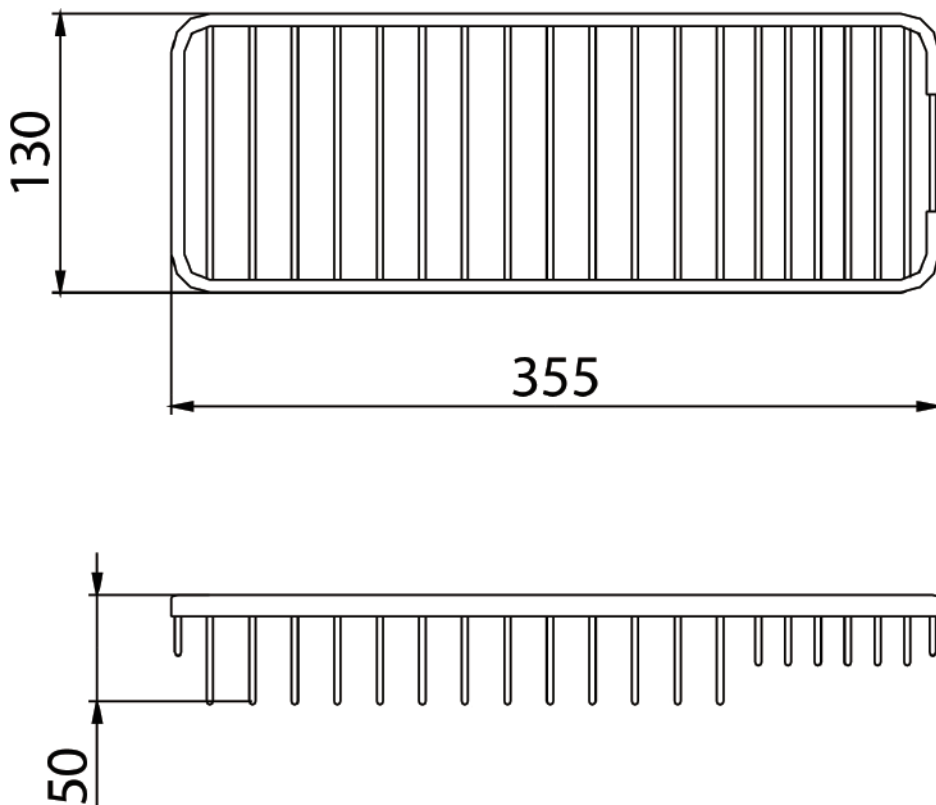

### Features:

- Height 50mm
- Width 355mm
- Depth 130mm
- Solid Brass

## Dimensions (measurements in mm)

TECHNICAL  
DATA  
SHEET

BRISTAN

D3