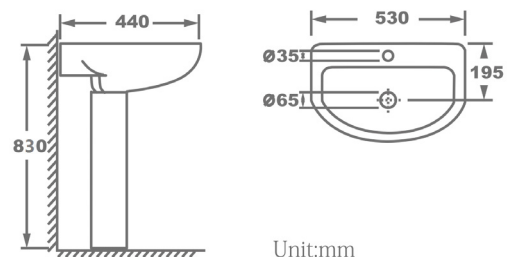

PRODUCT DATA SHEET

Complete Basin & Pedestal

Product Code: COMPLETE-BASIN-PED

SCUDO
BEAUTIFUL BATHROOMS

0330 124 7290

sales@scudo.co.uk - www.scudo.co.uk

Scudo is the trading name of Harrison Bathrooms Ltd. Whilst we endeavour to ensure that the product information is accurate we accept no liability for any information given. All images are for illustration purposes only. Product images and specification are subject to change. Measurement are in millimetres and are nominal.

Product Name	COMPLETE-BASIN-PED
Product Description	Complete Basin & Pedestal
Product Transportation	
Barcode	5060991250643
Country of origin	
Commodity code	
Product Measurements	
Product Weight (KG)	20.00
Product Width (mm)	530
Product Height (mm)	830
Product Depth (mm)	440
Primary Packed Measurements	
Packaged Weight	22
Packed Height	710
Packed Width	640
Packed Length	240

General Information	
Construction Material	Polymarble
Installation type	Furniture mounted
Colour / Finish	White
Basin Attributes	
Basin Type	Basin / Full Ped
Number of Tap Holes	1
Overflow	Yes
Recommended waste type	Slotted/Universal
Inner Bowl Width (mm)	
Inner Bowl Length (mm)	
Inner Bowl Depth (mm)	