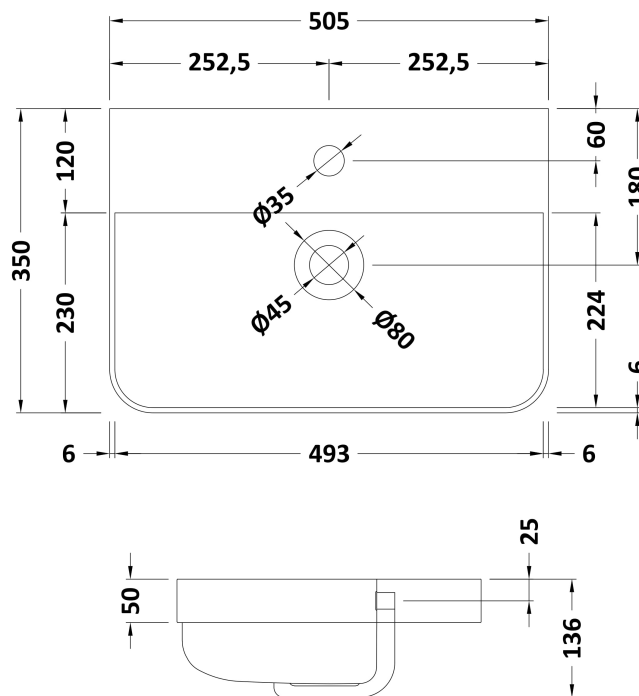

Packaging Dimensions

Height (mm):	835
Width (mm):	500
Depth (mm):	340
Gross Weight (kg):	18

Packaging Data

Box Colour:	Brown Cardboard Box - Printed
Box Qty:	1
Label Size:	100 x 50
Label Colour:	Not Applicable
Label Qty:	0

Outer Box Dimensions (If Applicable)

Height (mm):	
Width (mm):	
Depth (mm):	
Gross Weight (kg):	
Barcode:	5056211853343

Product Details

Country of Origin:	China
Fitting Instruction:	No
CE Certification:	N/A
FSC Certified Materials:	Yes
Colour:	Gloss White
Construction Method:	Cam & Wood Dowel
Construction Type:	Rigid
Cabinet Finish:	MFC Painted Gloss
Fascia Finish:	Mdf Painted Gloss
Cabinet Thickness (mm):	16
Fascia Thickness (mm):	25
Drawer Included:	No
Drawer Type:	Not Applicable
No of Shelves:	2
Hinge Type:	95 Degree Clip-On Soft Close
Hinge Included:	Yes
Adjustable Legs:	No
Fixings Included:	Yes
Handle Style:	Modern
Waste Shroud:	No
Handle Included:	Yes
Handle Type:	Knob

Sales Code: RC003

Description: 500 Thin Edge Basin 1Th (Radius Corners)

Product Dimensions

Height (mm):	135
Width (mm):	505
Depth (mm):	355
Nett Weight (kg):	10

Packaging Dimensions

Height (mm):	415
Width (mm):	540
Depth (mm):	210
Gross Weight (kg):	10.5

Packaging Data

Box Colour:	Brown Cardboard Box - Printed
Box Qty:	1
Label Size:	130 x 95
Label Colour:	Not Applicable
Label Qty:	0

Outer Box Dimensions (If Applicable)

Height (mm):	
Width (mm):	
Depth (mm):	
Gross Weight (kg):	
Barcode:	5056211853398