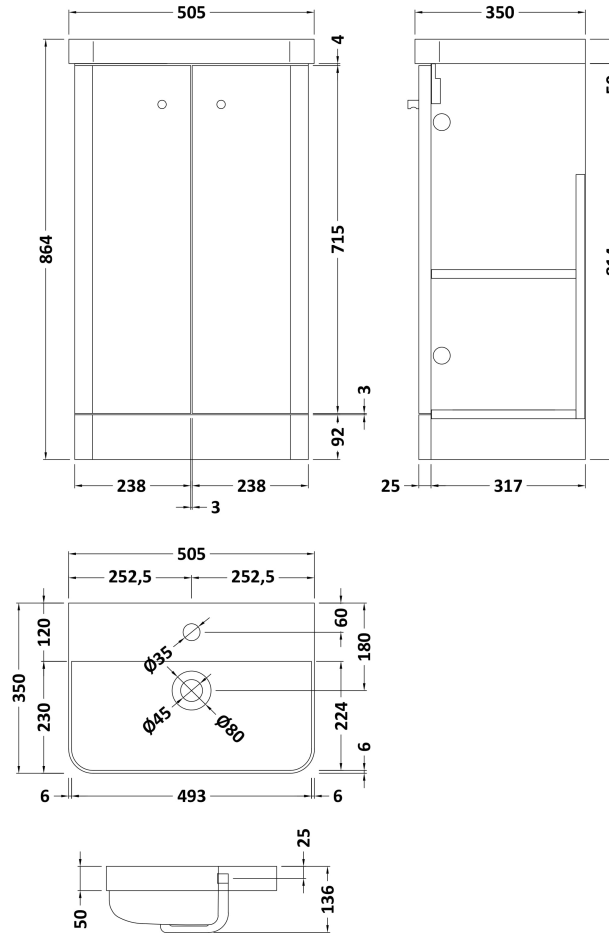

Sales Code: COR104

Description: 500 Floor Standing 2-Door Unit & Basin

Packaging Details

Barcode: 5056211897132

Sales Code: RC0103

Description: 500 Floor Standing 2-Door Unit

Product Dimensions

Height (mm):	814
Width (mm):	479
Depth (mm):	342
Nett Weight (kg):	17.5

Packaging Dimensions

Height (mm):	835
Width (mm):	500
Depth (mm):	340
Gross Weight (kg):	18

Packaging Data

Box Colour:	Brown Cardboard Box - Printed
Box Qty:	1
Label Size:	100 x 50
Label Colour:	Not Applicable
Label Qty:	0

Outer Box Dimensions (If Applicable)

Height (mm):	
Width (mm):	
Depth (mm):	
Gross Weight (kg):	
Barcode:	5056211853343

Product Details

Country of Origin:	China
Fitting Instruction:	No
CE Certification:	N/A
FSC Certified Materials:	Yes
Colour:	Gloss White
Construction Method:	Cam & Wood Dowel
Construction Type:	Rigid
Cabinet Finish:	MFC Painted Gloss
Fascia Finish:	Mdf Painted Gloss
Cabinet Thickness (mm):	16
Fascia Thickness (mm):	25
Drawer Included:	No
Drawer Type:	Not Applicable
No of Shelves:	2
Hinge Type:	95 Degree Clip-On Soft Close
Hinge Included:	Yes
Adjustable Legs:	No
Fixings Included:	Yes
Handle Style:	Modern
Waste Shroud:	No
Handle Included:	Yes
Handle Type:	Knob

Sales Code: RC003

Description: 500 Thin Edge Basin 1Th (Radius Corners)

Product Dimensions

Height (mm):	135
Width (mm):	505
Depth (mm):	355
Nett Weight (kg):	10

Packaging Dimensions

Height (mm):	415
Width (mm):	540
Depth (mm):	210
Gross Weight (kg):	10.5