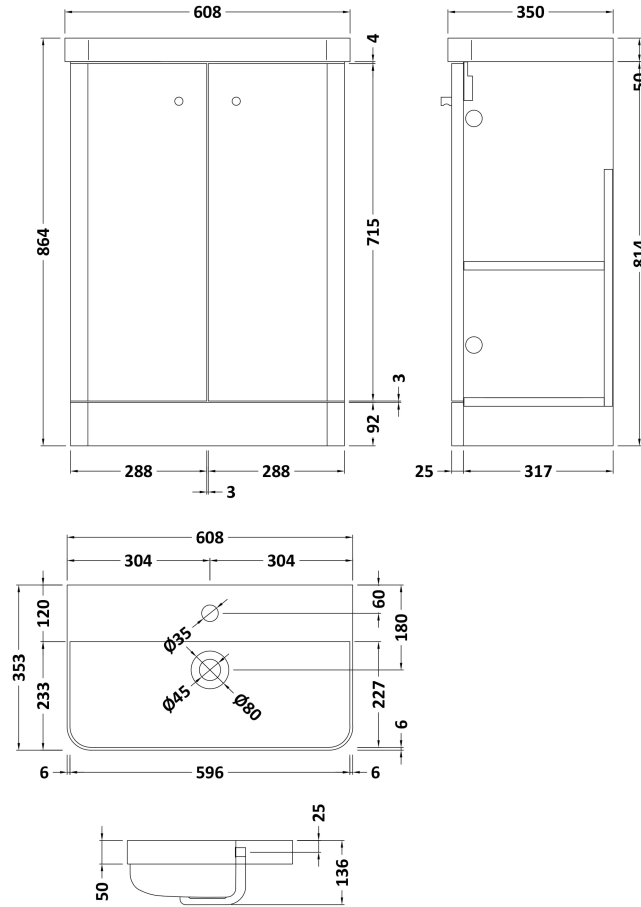

Sales Code: COR106

Description: 600 Floor Standing 2-Door Unit & Basin

Packaging Details

Barcode: 5056211897194

Sales Code: RC0104

Description: 600 Floor Standing 2-Door Unit

Product Dimensions

Height (mm):	814
Width (mm):	579
Depth (mm):	342
Nett Weight (kg):	19.5

Packaging Dimensions

Height (mm):	835
Width (mm):	600
Depth (mm):	340
Gross Weight (kg):	20

Packaging Data

Box Colour:	Brown Cardboard Box - Printed
Box Qty:	1
Label Size:	100 x 50
Label Colour:	Not Applicable
Label Qty:	0

Outer Box Dimensions (If Applicable)

Height (mm):	
Width (mm):	
Depth (mm):	
Gross Weight (kg):	
Barcode:	5056211853367

Product Details

Country of Origin:	China
Fitting Instruction:	No
CE Certification:	N/A
FSC Certified Materials:	Yes
Colour:	Gloss White
Construction Method:	Cam & Wood Dowel
Construction Type:	Rigid
Cabinet Finish:	MFC Painted Gloss
Fascia Finish:	Mdf Painted Gloss
Cabinet Thickness (mm):	16
Fascia Thickness (mm):	25
Drawer Included:	No
Drawer Type:	Not Applicable
No of Shelves:	2
Hinge Type:	95 Degree Clip-On Soft Close
Hinge Included:	Yes
Adjustable Legs:	No
Fixings Included:	Yes
Handle Style:	Modern
Waste Shroud:	No
Handle Included:	Yes
Handle Type:	Knob

Sales Code: RC004

Description: 600 Thin Edge Basin 1Th (Radius Corners)

Product Dimensions

Height (mm):	135
Width (mm):	605
Depth (mm):	355
Nett Weight (kg):	10.5

Packaging Dimensions

Height (mm):	415
Width (mm):	640
Depth (mm):	210
Gross Weight (kg):	11