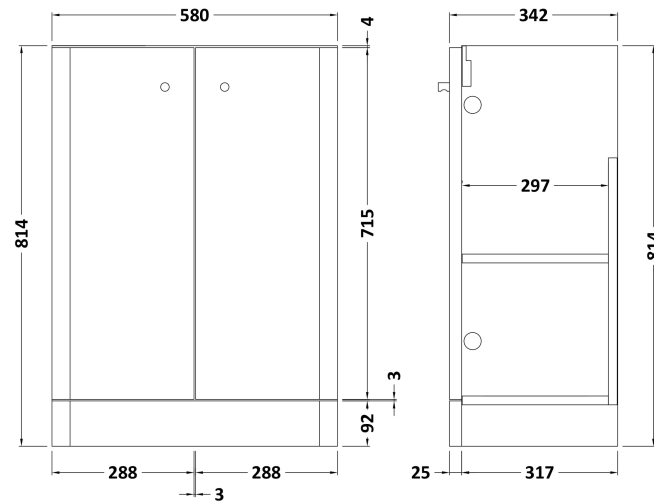

Sales Code: COR106

Description: 600 Floor Standing 2-Door Unit & Basin

Packaging Details

Barcode: 5056211897194

Sales Code: RC0104

Description: 600 Floor Standing 2-Door Unit

Product Dimensions

Height (mm):	814
Width (mm):	579
Depth (mm):	342
Nett Weight (kg):	19.5

Packaging Dimensions

Height (mm):	835
Width (mm):	600
Depth (mm):	340
Gross Weight (kg):	20

Packaging Data

Box Colour:	Brown Cardboard Box - Printed
Box Qty:	1
Label Size:	100 x 50
Label Colour:	Not Applicable
Label Qty:	0

Sales Code: RC004

Description: 600 Thin Edge Basin 1Th (Radius Corners)

Product Dimensions

Height (mm):	135
Width (mm):	605
Depth (mm):	355
Nett Weight (kg):	10.5

Packaging Dimensions

Height (mm):	415
Width (mm):	640
Depth (mm):	210
Gross Weight (kg):	11

Packaging Data

Box Colour:	Brown Cardboard Box - Printed
Box Qty:	1
Label Size:	130 x 95
Label Colour:	Not Applicable
Label Qty:	0

Outer Box Dimensions (If Applicable)

Height (mm):	
Width (mm):	
Depth (mm):	
Gross Weight (kg):	
Barcode:	5056211853404