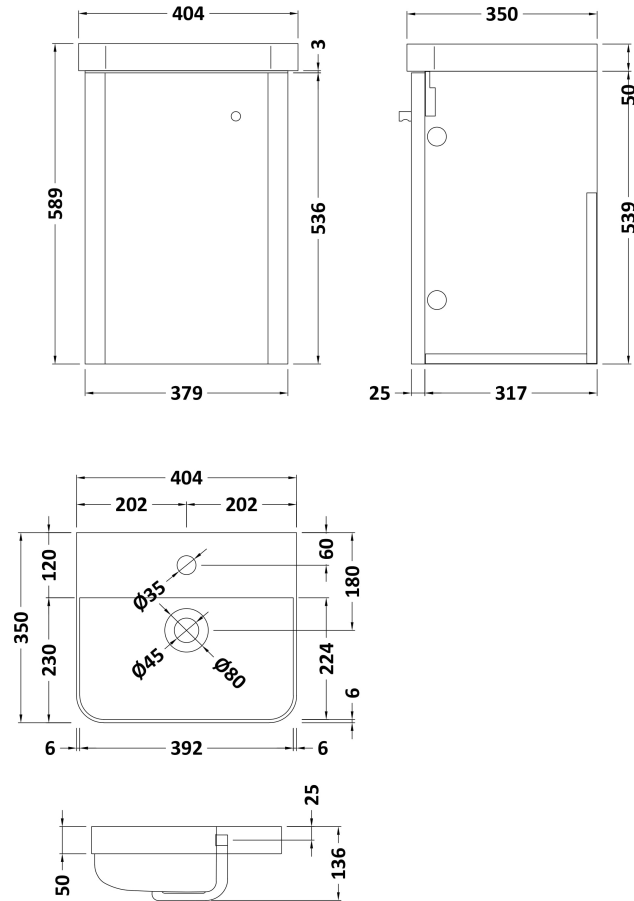

Sales Code: COR1401

Description: 400 W/H 1-Door Unit & Basin

Packaging Details

Barcode: 5056462658421

Sales Code: RC01452

Description: 400 Wall Hung 1-Door Unit

Product Dimensions

Height (mm):	539
Width (mm):	379
Depth (mm):	342
Nett Weight (kg):	13.5

Packaging Dimensions

Height (mm):	560
Width (mm):	400
Depth (mm):	340
Gross Weight (kg):	14

Packaging Data

Box Colour:	Brown Cardboard Box - Printed
Box Qty:	1
Label Size:	100 x 50
Label Colour:	Not Applicable
Label Qty:	0

Outer Box Dimensions (If Applicable)

Height (mm):	
Width (mm):	
Depth (mm):	
Gross Weight (kg):	
Barcode:	5056462618432

Product Details

Country of Origin:	China
Fitting Instruction:	No
CE & UKCA:	N/A
FSC Certified Materials:	Yes
Colour:	Satin Anthracite
Construction Method:	Cam & Wood Dowel
Construction Type:	Rigid
Cabinet Finish:	MFC Painted Matt
Fascia Finish:	Mdf Painted Matt
Cabinet Thickness (mm):	16
Fascia Thickness (mm):	25
Drawer Included:	No
Drawer Type:	Not Applicable
No of Shelves:	0
Hinge Type:	95 Degree Clip-On Soft Close
Hinge Included:	Yes
Adjustable Legs:	No
Fixings Included:	Yes
Handle Style:	Modern
Waste Shroud:	No
Handle Included:	Yes
Handle Type:	Knob

Sales Code: RC002

Description: 400 Thin Edge Basin 1Th (Radius Corners)

Product Dimensions

Height (mm):	135
Width (mm):	405
Depth (mm):	355
Nett Weight (kg):	9.5

Packaging Dimensions

Height (mm):	415
Width (mm):	440
Depth (mm):	210
Gross Weight (kg):	10