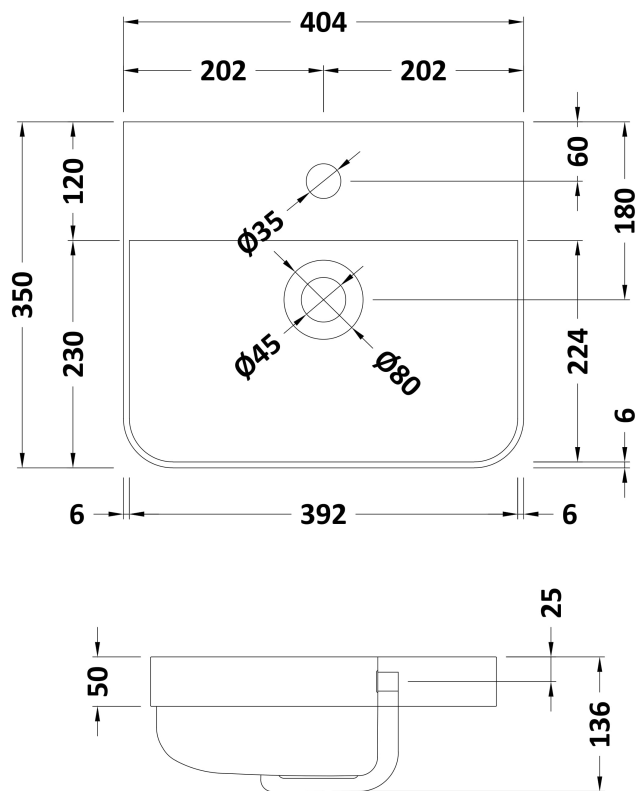

Sales Code: COR1401

Description: 400 W/H 1-Door Unit & Basin

Packaging Details

Barcode: 5056462658421

Sales Code: RC01452

Description: 400 Wall Hung 1-Door Unit

Product Dimensions

Height (mm):	539
Width (mm):	379
Depth (mm):	342
Nett Weight (kg):	13.5

Packaging Dimensions

Height (mm):	560
Width (mm):	400
Depth (mm):	340
Gross Weight (kg):	14

Packaging Data

Box Colour:	Brown Cardboard Box - Printed
Box Qty:	1
Label Size:	100 x 50
Label Colour:	Not Applicable
Label Qty:	0

Sales Code: RC002

Description: 400 Thin Edge Basin 1Th (Radius Corners)

Product Dimensions

Height (mm):	135
Width (mm):	405
Depth (mm):	355
Nett Weight (kg):	9.5

Packaging Dimensions

Height (mm):	415
Width (mm):	440
Depth (mm):	210
Gross Weight (kg):	10

Packaging Data

Box Colour:	Brown Cardboard Box - Printed
Box Qty:	1
Label Size:	130 x 95
Label Colour:	Not Applicable
Label Qty:	0

Outer Box Dimensions (If Applicable)

Height (mm):	
Width (mm):	
Depth (mm):	
Gross Weight (kg):	
Barcode:	5056211853381