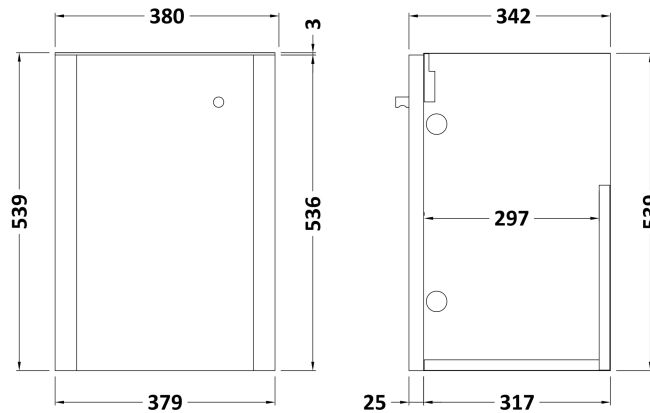

Sales Code: COR1401

Description: 400 W/H 1-Door Unit & Basin

Packaging Details

Barcode: 5056462658421

Sales Code: RC01452

Description: 400 Wall Hung 1-Door Unit

Product Dimensions

Height (mm):	539
Width (mm):	379
Depth (mm):	342
Nett Weight (kg):	13.5

Packaging Dimensions

Height (mm):	560
Width (mm):	400
Depth (mm):	340
Gross Weight (kg):	14

Packaging Data

Box Colour:	Brown Cardboard Box - Printed
Box Qty:	1
Label Size:	100 x 50
Label Colour:	Not Applicable
Label Qty:	0

Sales Code: RC002

Description: 400 Thin Edge Basin 1Th (Radius Corners)

Product Dimensions

Height (mm):	135
Width (mm):	405
Depth (mm):	355
Nett Weight (kg):	9.5

Packaging Dimensions

Height (mm):	415
Width (mm):	440
Depth (mm):	210
Gross Weight (kg):	10

Packaging Data

Box Colour:	Brown Cardboard Box - Printed
Box Qty:	1
Label Size:	130 x 95
Label Colour:	Not Applicable
Label Qty:	0

Outer Box Dimensions (If Applicable)

Height (mm):	
Width (mm):	
Depth (mm):	
Gross Weight (kg):	
Barcode:	5056211853381