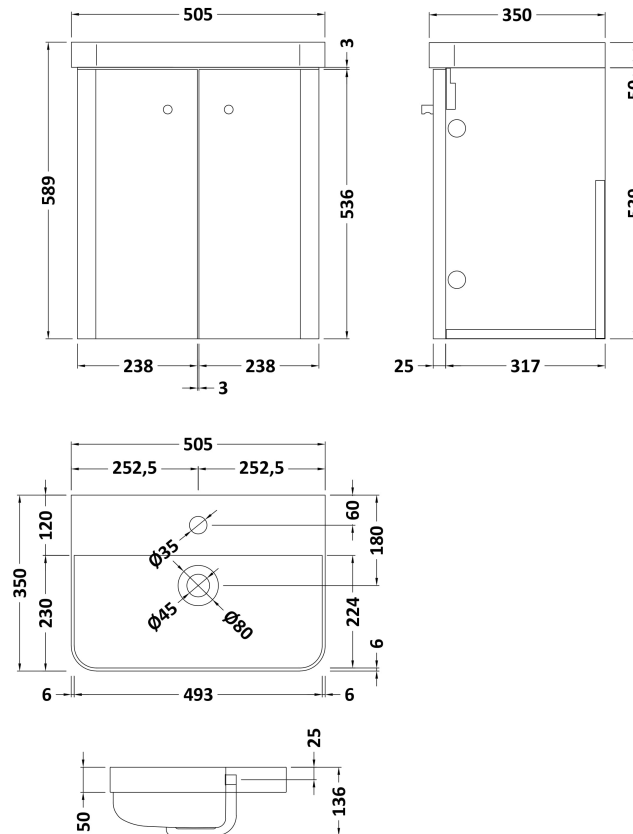

Sales Code: COR1403

Description: 500 W/H 2-Door Unit & Basin

Packaging Details

Barcode: 5056462658445

Sales Code: RC01453

Description: 500 Wall Hung 2-Door Unit

Product Dimensions

Height (mm):	539
Width (mm):	479
Depth (mm):	342
Nett Weight (kg):	15.5

Packaging Dimensions

Height (mm):	560
Width (mm):	500
Depth (mm):	340
Gross Weight (kg):	16

Packaging Data

Box Colour:	Brown Cardboard Box - Printed
Box Qty:	1
Label Size:	100 x 50
Label Colour:	Not Applicable
Label Qty:	0

Outer Box Dimensions (If Applicable)

Height (mm):	
Width (mm):	
Depth (mm):	
Gross Weight (kg):	
Barcode:	5056462618494

Product Details

Country of Origin:	China
Fitting Instruction:	No
CE & UKCA:	N/A
FSC Certified Materials:	Yes
Colour:	Satin Anthracite
Construction Method:	Cam & Wood Dowel
Construction Type:	Rigid
Cabinet Finish:	MFC Painted Matt
Fascia Finish:	Mdf Painted Matt
Cabinet Thickness (mm):	16
Fascia Thickness (mm):	25
Drawer Included:	No
Drawer Type:	Not Applicable
No of Shelves:	0
Hinge Type:	95 Degree Clip-On Soft Close
Hinge Included:	Yes
Adjustable Legs:	No
Fixings Included:	Yes
Handle Style:	Modern
Waste Shroud:	No
Handle Included:	Yes
Handle Type:	Knob

Sales Code: RC003

Description: 500 Thin Edge Basin 1Th (Radius Corners)

Product Dimensions

Height (mm):	135
Width (mm):	505
Depth (mm):	355
Nett Weight (kg):	10

Packaging Dimensions

Height (mm):	415
Width (mm):	540
Depth (mm):	210
Gross Weight (kg):	10.5