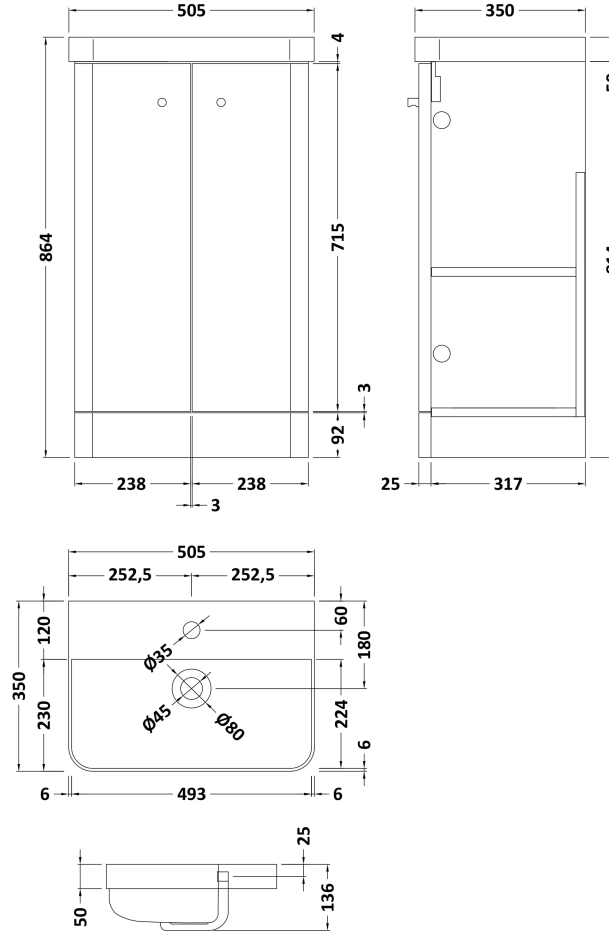

Sales Code: COR1404

Description: 500 F/S 2-Door Unit & Basin

Packaging Details

Barcode: 5056462658452

Sales Code: RC01403

Description: 500 Floor Standing 2-Door Unit

Product Dimensions

Height (mm):	814
Width (mm):	479
Depth (mm):	342
Nett Weight (kg):	17.5

Packaging Dimensions

Height (mm):	835
Width (mm):	500
Depth (mm):	340
Gross Weight (kg):	18

Packaging Data

Box Colour:	Brown Cardboard Box - Printed
Box Qty:	1
Label Size:	100 x 50
Label Colour:	Not Applicable
Label Qty:	0

Outer Box Dimensions (If Applicable)

Height (mm):	
Width (mm):	
Depth (mm):	
Gross Weight (kg):	
Barcode:	5056462618470

Product Details

Country of Origin:	China
Fitting Instruction:	No
CE & UKCA:	N/A
FSC Certified Materials:	Yes
Colour:	Satin Anthracite
Construction Method:	Cam & Wood Dowel
Construction Type:	Rigid
Cabinet Finish:	MFC Painted Matt
Fascia Finish:	Mdf Painted Matt
Cabinet Thickness (mm):	16
Fascia Thickness (mm):	25
Drawer Included:	No
Drawer Type:	Not Applicable
No of Shelves:	2
Hinge Type:	95 Degree Clip-On Soft Close
Hinge Included:	Yes
Adjustable Legs:	No
Fixings Included:	Yes
Handle Style:	Modern
Waste Shroud:	No
Handle Included:	Yes
Handle Type:	Knob

Sales Code: RC003

Description: 500 Thin Edge Basin 1Th (Radius Corners)

Product Dimensions

Height (mm):	135
Width (mm):	505
Depth (mm):	355
Nett Weight (kg):	10

Packaging Dimensions

Height (mm):	415
Width (mm):	540
Depth (mm):	210
Gross Weight (kg):	10.5