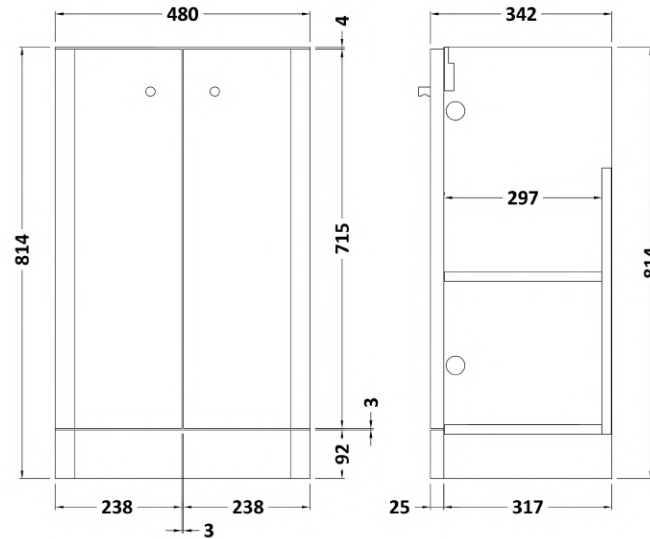

Sales Code: COR1404

Description: 500 F/S 2-Door Unit & Basin

Packaging Details

Barcode: 5056462658452

Sales Code: RC01403

Description: 500 Floor Standing 2-Door Unit

Product Dimensions

Height (mm):	814
Width (mm):	479
Depth (mm):	342
Nett Weight (kg):	17.5

Packaging Dimensions

Height (mm):	835
Width (mm):	500
Depth (mm):	340
Gross Weight (kg):	18

Packaging Data

Box Colour:	Brown Cardboard Box - Printed
Box Qty:	1
Label Size:	100 x 50
Label Colour:	Not Applicable
Label Qty:	0

Sales Code: RC003

Description: 500 Thin Edge Basin 1Th (Radius Corners)

Product Dimensions

Height (mm):	135
Width (mm):	505
Depth (mm):	355
Nett Weight (kg):	10

Packaging Dimensions

Height (mm):	415
Width (mm):	540
Depth (mm):	210
Gross Weight (kg):	10.5

Packaging Data

Box Colour:	Brown Cardboard Box - Printed
Box Qty:	1
Label Size:	130 x 95
Label Colour:	Not Applicable
Label Qty:	0

Outer Box Dimensions (If Applicable)

Height (mm):	
Width (mm):	
Depth (mm):	
Gross Weight (kg):	
Barcode:	5056211853398