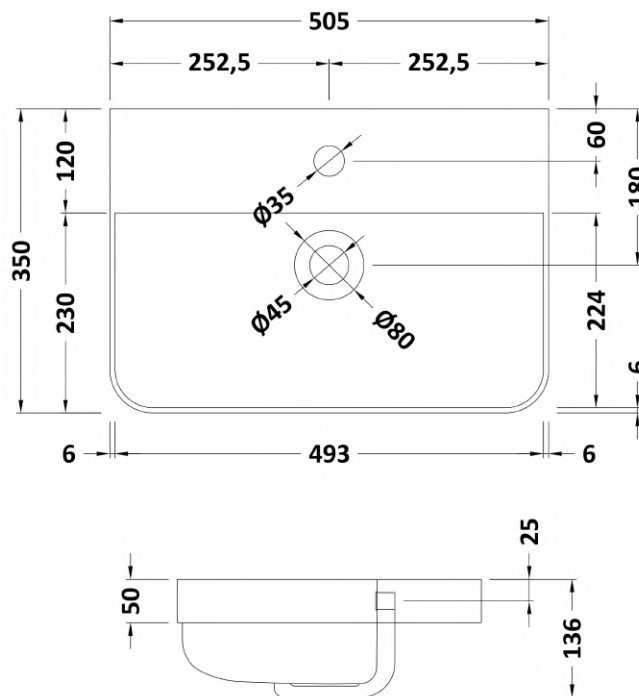

Sales Code: COR1404

Description: 500 F/S 2-Door Unit & Basin

Packaging Details

Barcode: 5056462658452

Sales Code: RC01403

Description: 500 Floor Standing 2-Door Unit

Product Dimensions

Height (mm):	814
Width (mm):	479
Depth (mm):	342
Nett Weight (kg):	17.5

Packaging Dimensions

Height (mm):	835
Width (mm):	500
Depth (mm):	340
Gross Weight (kg):	18

Packaging Data

Box Colour:	Brown Cardboard Box - Printed
Box Qty:	1
Label Size:	100 x 50
Label Colour:	Not Applicable
Label Qty:	0

Sales Code: RC003

Description: 500 Thin Edge Basin 1Th (Radius Corners)

Product Dimensions

Height (mm):	135
Width (mm):	505
Depth (mm):	355
Nett Weight (kg):	10

Packaging Dimensions

Height (mm):	415
Width (mm):	540
Depth (mm):	210
Gross Weight (kg):	10.5

Packaging Data

Box Colour:	Brown Cardboard Box - Printed
Box Qty:	1
Label Size:	130 x 95
Label Colour:	Not Applicable
Label Qty:	0

Outer Box Dimensions (If Applicable)

Height (mm):	
Width (mm):	
Depth (mm):	
Gross Weight (kg):	
Barcode:	5056211853398