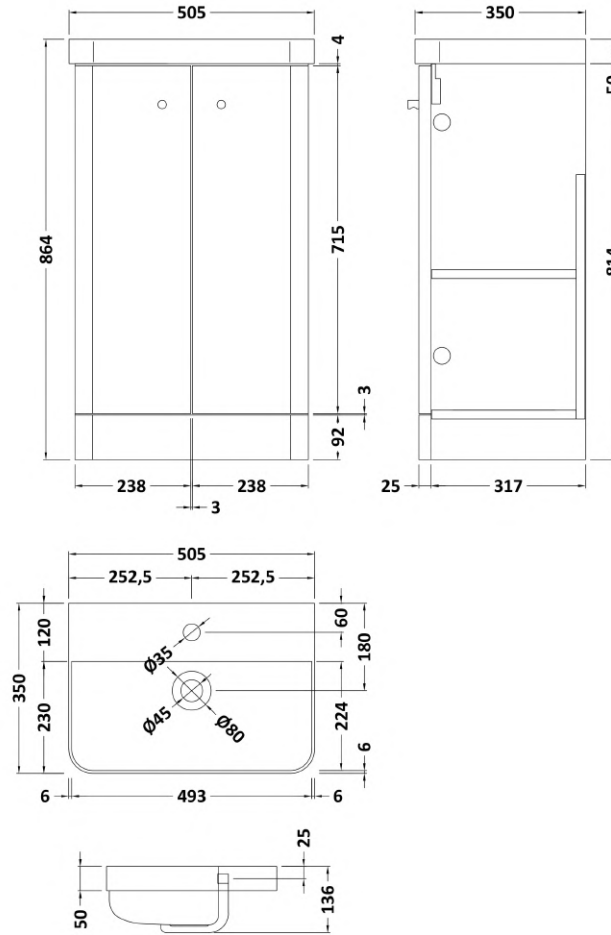

Sales Code: COR1404

Description: 500 F/S 2-Door Unit & Basin

Packaging Details

Barcode: 5056462658452

Sales Code: RC01403

Description: 500 Floor Standing 2-Door Unit

Product Dimensions

Height (mm):	814
Width (mm):	479
Depth (mm):	342
Nett Weight (kg):	17.5

Packaging Dimensions

Height (mm):	835
Width (mm):	500
Depth (mm):	340
Gross Weight (kg):	18

Packaging Data

Box Colour:	Brown Cardboard Box - Printed
Box Qty:	1
Label Size:	100 x 50
Label Colour:	Not Applicable
Label Qty:	0

Outer Box Dimensions (If Applicable)

Height (mm):	
Width (mm):	
Depth (mm):	
Gross Weight (kg):	
Barcode:	5056462618470

Product Details

Country of Origin:	China
Fitting Instruction:	No
CE & UKCA:	N/A
FSC Certified Materials:	Yes
Colour:	Satin Soft Black
Construction Method:	Cam & Wood Dowel
Construction Type:	Rigid
Cabinet Finish:	MFC Painted Matt
Fascia Finish:	Mdf Painted Matt
Cabinet Thickness (mm):	16
Fascia Thickness (mm):	25
Drawer Included:	No
Drawer Type:	Not Applicable
No of Shelves:	2
Hinge Type:	95 Degree Clip-On Soft Close
Hinge Included:	Yes
Adjustable Legs:	No
Fixings Included:	Yes
Handle Style:	Modern
Waste Shroud:	No
Handle Included:	Yes
Handle Type:	Knob

Sales Code: RC003

Description: 500 Thin Edge Basin 1Th (Radius Corners)

Product Dimensions

Height (mm):	135
Width (mm):	505
Depth (mm):	355
Nett Weight (kg):	10

Packaging Dimensions

Height (mm):	415
Width (mm):	540
Depth (mm):	210
Gross Weight (kg):	10.5