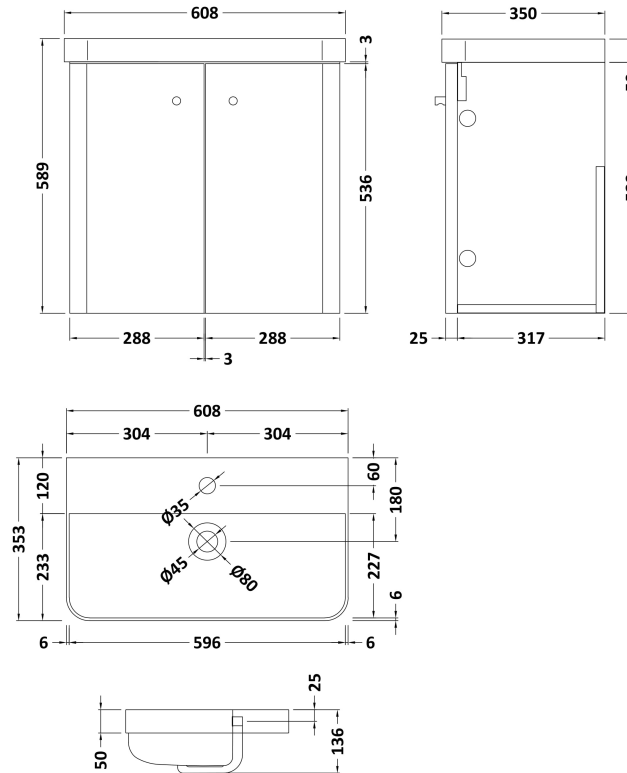

Sales Code: COR1405

Description: 600 W/H 2-Door Unit & Basin

Packaging Details

Barcode: 5056462658469

Sales Code: RC01454

Description: 600 Wall Hung 2-Door Unit

Product Dimensions

Height (mm):	539
Width (mm):	579
Depth (mm):	342
Nett Weight (kg):	17.5

Packaging Dimensions

Height (mm):	560
Width (mm):	600
Depth (mm):	340
Gross Weight (kg):	18

Packaging Data

Box Colour:	Brown Cardboard Box - Printed
Box Qty:	1
Label Size:	100 x 50
Label Colour:	Not Applicable
Label Qty:	0

Outer Box Dimensions (If Applicable)

Height (mm):	
Width (mm):	
Depth (mm):	
Gross Weight (kg):	
Barcode:	5056462618531

Product Details

Country of Origin:	China
Fitting Instruction:	No
CE & UKCA:	N/A
FSC Certified Materials:	Yes
Colour:	Satin Anthracite
Construction Method:	Cam & Wood Dowel
Construction Type:	Rigid
Cabinet Finish:	MFC Painted Matt
Fascia Finish:	Mdf Painted Matt
Cabinet Thickness (mm):	16
Fascia Thickness (mm):	25
Drawer Included:	No
Drawer Type:	Not Applicable
No of Shelves:	0
Hinge Type:	95 Degree Clip-On Soft Close
Hinge Included:	Yes
Adjustable Legs:	No
Fixings Included:	Yes
Handle Style:	Modern
Waste Shroud:	No
Handle Included:	Yes
Handle Type:	Knob

Sales Code: RC004

Description: 600 Thin Edge Basin 1Th (Radius Corners)

Product Dimensions

Height (mm):	135
Width (mm):	605
Depth (mm):	355
Nett Weight (kg):	10.5

Packaging Dimensions

Height (mm):	415
Width (mm):	640
Depth (mm):	210
Gross Weight (kg):	11