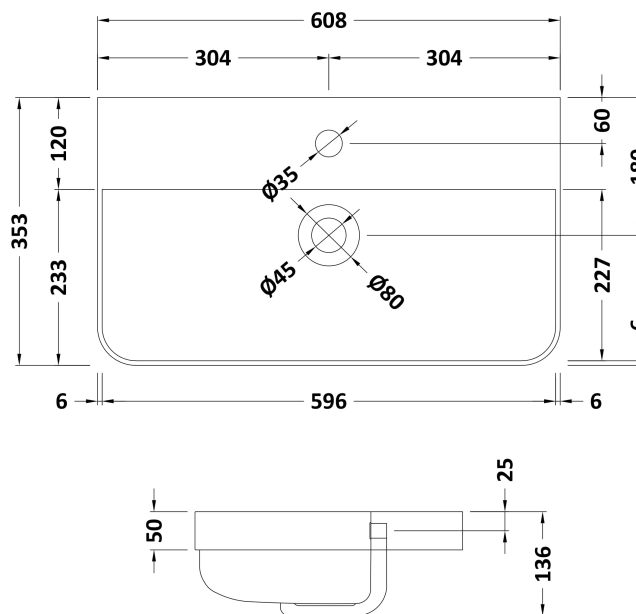

Sales Code: COR1406

Description: 600 F/S 2-Door Unit & Basin

Packaging Details

Barcode: 5056462658476

Sales Code: RC01404

Description: 600 Floor Standing 2-Door Unit

Product Dimensions

Height (mm):	814
Width (mm):	579
Depth (mm):	342
Nett Weight (kg):	19.5

Packaging Dimensions

Height (mm):	835
Width (mm):	600
Depth (mm):	340
Gross Weight (kg):	20

Packaging Data

Box Colour:	Brown Cardboard Box - Printed
Box Qty:	1
Label Size:	100 x 50
Label Colour:	Not Applicable
Label Qty:	0

Sales Code: RC004

Description: 600 Thin Edge Basin 1Th (Radius Corners)

Product Dimensions

Height (mm):	135
Width (mm):	605
Depth (mm):	355
Nett Weight (kg):	10.5

Packaging Dimensions

Height (mm):	415
Width (mm):	640
Depth (mm):	210
Gross Weight (kg):	11

Packaging Data

Box Colour:	Brown Cardboard Box - Printed
Box Qty:	1
Label Size:	130 x 95
Label Colour:	Not Applicable
Label Qty:	0

Outer Box Dimensions (If Applicable)

Height (mm):	
Width (mm):	
Depth (mm):	
Gross Weight (kg):	
Barcode:	5056211853404