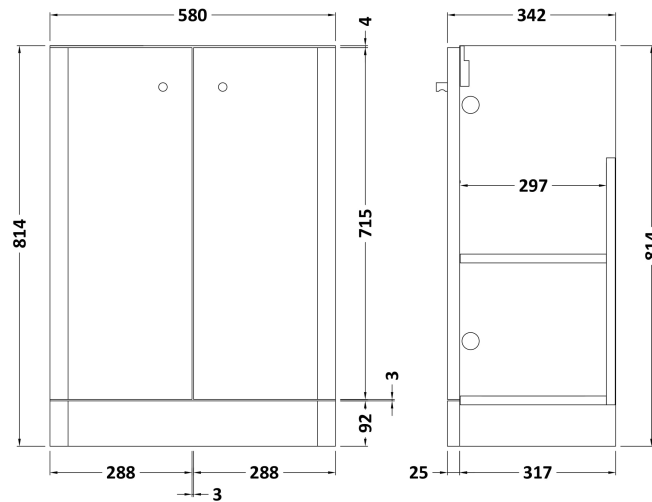

Sales Code: COR1406

Description: 600 F/S 2-Door Unit & Basin

Packaging Details

Barcode: 5056462658476

Sales Code: RC01404

Description: 600 Floor Standing 2-Door Unit

Product Dimensions

Height (mm):	814
Width (mm):	579
Depth (mm):	342
Nett Weight (kg):	19.5

Packaging Dimensions

Height (mm):	835
Width (mm):	600
Depth (mm):	340
Gross Weight (kg):	20

Packaging Data

Box Colour:	Brown Cardboard Box - Printed
Box Qty:	1
Label Size:	100 x 50
Label Colour:	Not Applicable
Label Qty:	0

Sales Code: RC004

Description: 600 Thin Edge Basin 1Th (Radius Corners)

Product Dimensions

Height (mm):	135
Width (mm):	605
Depth (mm):	355
Nett Weight (kg):	10.5

Packaging Dimensions

Height (mm):	415
Width (mm):	640
Depth (mm):	210
Gross Weight (kg):	11

Packaging Data

Box Colour:	Brown Cardboard Box - Printed
Box Qty:	1
Label Size:	130 x 95
Label Colour:	Not Applicable
Label Qty:	0

Outer Box Dimensions (If Applicable)

Height (mm):	
Width (mm):	
Depth (mm):	
Gross Weight (kg):	
Barcode:	5056211853404