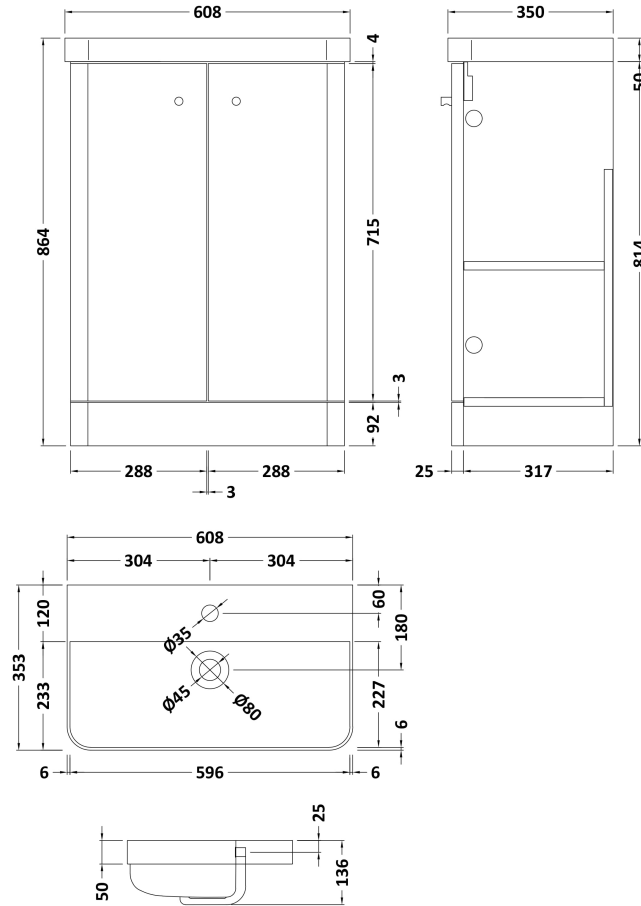

Sales Code: COR1406

Description: 600 F/S 2-Door Unit & Basin

Packaging Details

Barcode: 5056462658476

Sales Code: RC01404

Description: 600 Floor Standing 2-Door Unit

Product Dimensions

Height (mm):	814
Width (mm):	579
Depth (mm):	342
Nett Weight (kg):	19.5

Packaging Dimensions

Height (mm):	835
Width (mm):	600
Depth (mm):	340
Gross Weight (kg):	20

Packaging Data

Box Colour:	Brown Cardboard Box - Printed
Box Qty:	1
Label Size:	100 x 50
Label Colour:	Not Applicable
Label Qty:	0

Outer Box Dimensions (If Applicable)

Height (mm):	
Width (mm):	
Depth (mm):	
Gross Weight (kg):	
Barcode:	5056462618517

Product Details

Country of Origin:	China
Fitting Instruction:	No
CE & UKCA:	N/A
FSC Certified Materials:	Yes
Colour:	Satin Anthracite
Construction Method:	Cam & Wood Dowel
Construction Type:	Rigid
Cabinet Finish:	MFC Painted Matt
Fascia Finish:	Mdf Painted Matt
Cabinet Thickness (mm):	16
Fascia Thickness (mm):	25
Drawer Included:	No
Drawer Type:	Not Applicable
No of Shelves:	2
Hinge Type:	95 Degree Clip-On Soft Close
Hinge Included:	Yes
Adjustable Legs:	No
Fixings Included:	Yes
Handle Style:	Modern
Waste Shroud:	No
Handle Included:	Yes
Handle Type:	Knob

Sales Code: RC004

Description: 600 Thin Edge Basin 1Th (Radius Corners)

Product Dimensions

Height (mm):	135
Width (mm):	605
Depth (mm):	355
Nett Weight (kg):	10.5

Packaging Dimensions

Height (mm):	415
Width (mm):	640
Depth (mm):	210
Gross Weight (kg):	11