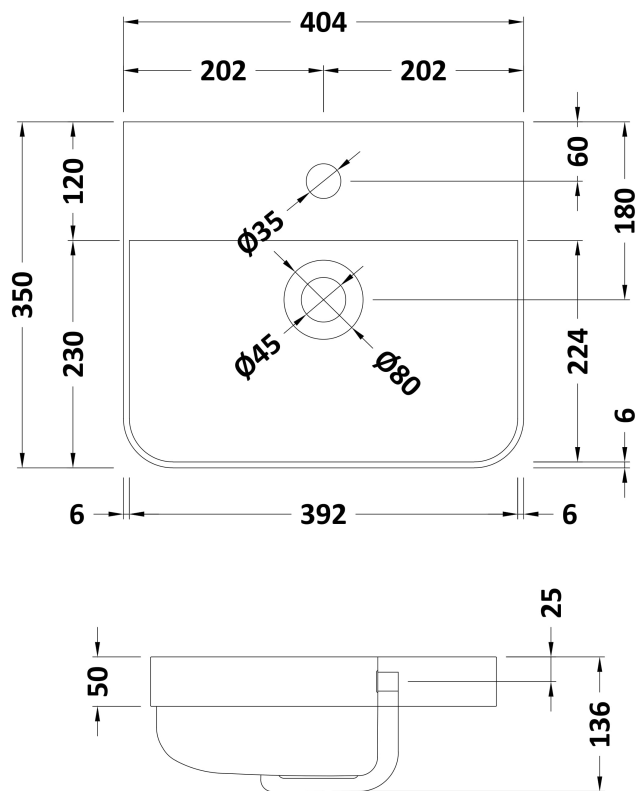

Sales Code: COR801

Description: 400 W/H 1-Door Unit & Basin

Packaging Details

Barcode: 5056462658162

Sales Code: RC0852

Description: 400 Wall Hung 1-Door Unit

Product Dimensions

Height (mm):	539
Width (mm):	379
Depth (mm):	342
Nett Weight (kg):	13.5

Packaging Dimensions

Height (mm):	560
Width (mm):	400
Depth (mm):	340
Gross Weight (kg):	14

Packaging Data

Box Colour:	Brown Cardboard Box - Printed
Box Qty:	1
Label Size:	100 x 50
Label Colour:	Not Applicable
Label Qty:	0

Sales Code: RC002

Description: 400 Thin Edge Basin 1Th (Radius Corners)

Product Dimensions

Height (mm):	135
Width (mm):	405
Depth (mm):	355
Nett Weight (kg):	9.5

Packaging Dimensions

Height (mm):	415
Width (mm):	440
Depth (mm):	210
Gross Weight (kg):	10

Packaging Data

Box Colour:	Brown Cardboard Box - Printed
Box Qty:	1
Label Size:	130 x 95
Label Colour:	Not Applicable
Label Qty:	0

Outer Box Dimensions (If Applicable)

Height (mm):	
Width (mm):	
Depth (mm):	
Gross Weight (kg):	
Barcode:	5056211853381