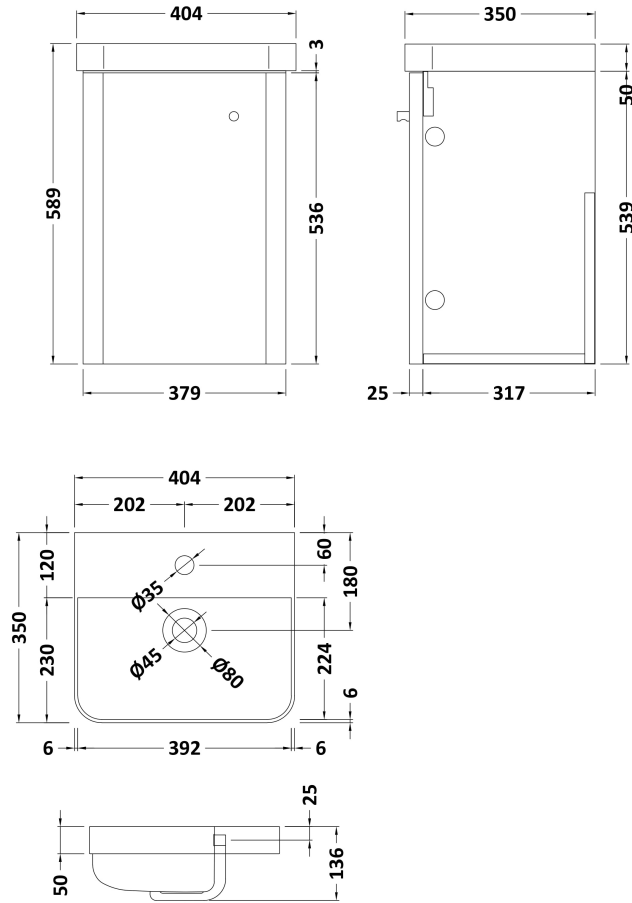

Sales Code: COR801

Description: 400 W/H 1-Door Unit & Basin

Packaging Details

Barcode: 5056462658162

Sales Code: RC0852

Description: 400 Wall Hung 1-Door Unit

Product Dimensions

Height (mm):	539
Width (mm):	379
Depth (mm):	342
Nett Weight (kg):	13.5

Packaging Dimensions

Height (mm):	560
Width (mm):	400
Depth (mm):	340
Gross Weight (kg):	14

Packaging Data

Box Colour:	Brown Cardboard Box - Printed
Box Qty:	1
Label Size:	100 x 50
Label Colour:	Not Applicable
Label Qty:	0

Outer Box Dimensions (If Applicable)

Height (mm):	
Width (mm):	
Depth (mm):	
Gross Weight (kg):	
Barcode:	5056462618425

Product Details

Country of Origin:	China
Fitting Instruction:	No
CE & UKCA:	N/A
FSC Certified Materials:	Yes
Colour:	Satin Green
Construction Method:	Cam & Wood Dowel
Construction Type:	Rigid
Cabinet Finish:	MFC Painted Matt
Fascia Finish:	Mdf Painted Matt
Cabinet Thickness (mm):	16
Fascia Thickness (mm):	25
Drawer Included:	No
Drawer Type:	Not Applicable
No of Shelves:	0
Hinge Type:	95 Degree Clip-On Soft Close
Hinge Included:	Yes
Adjustable Legs:	No
Fixings Included:	Yes
Handle Style:	Modern
Waste Shroud:	No
Handle Included:	Yes
Handle Type:	Knob

Sales Code: RC002

Description: 400 Thin Edge Basin 1Th (Radius Corners)

Product Dimensions

Height (mm):	135
Width (mm):	405
Depth (mm):	355
Nett Weight (kg):	9.5

Packaging Dimensions

Height (mm):	415
Width (mm):	440
Depth (mm):	210
Gross Weight (kg):	10