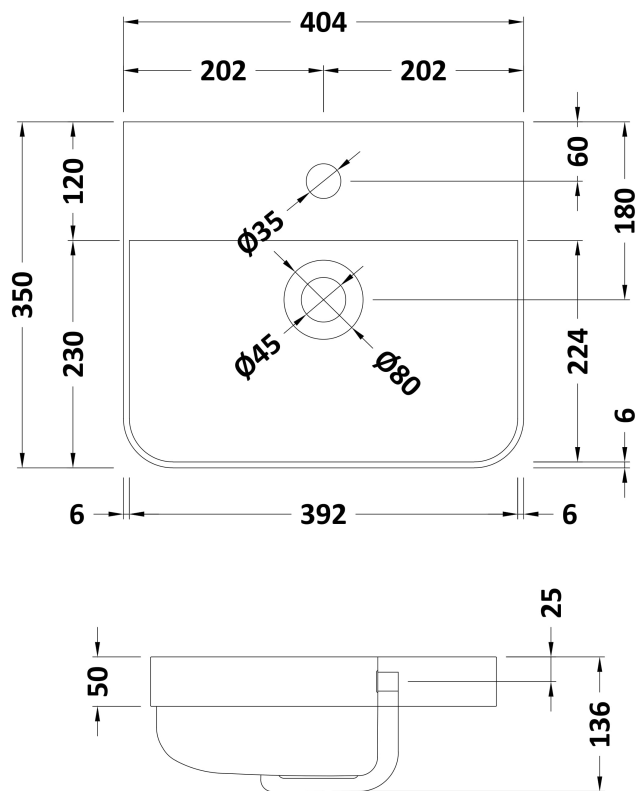

Sales Code: COR802

Description: 400 F/S 1-Door Unit & Basin

Packaging Details

Barcode: 5056462658223

Sales Code: RC0802

Description: 400 Floor Standing 1-Door Unit

Product Dimensions

Height (mm):	814
Width (mm):	379
Depth (mm):	342
Nett Weight (kg):	15.5

Packaging Dimensions

Height (mm):	835
Width (mm):	400
Depth (mm):	340
Gross Weight (kg):	16

Packaging Data

Box Colour:	Brown Cardboard Box - Printed
Box Qty:	1
Label Size:	100 x 50
Label Colour:	Not Applicable
Label Qty:	0

Sales Code: RC002

Description: 400 Thin Edge Basin 1Th (Radius Corners)

Product Dimensions

Height (mm):	135
Width (mm):	405
Depth (mm):	355
Nett Weight (kg):	9.5

Packaging Dimensions

Height (mm):	415
Width (mm):	440
Depth (mm):	210
Gross Weight (kg):	10

Packaging Data

Box Colour:	Brown Cardboard Box - Printed
Box Qty:	1
Label Size:	130 x 95
Label Colour:	Not Applicable
Label Qty:	0

Outer Box Dimensions (If Applicable)

Height (mm):	
Width (mm):	
Depth (mm):	
Gross Weight (kg):	
Barcode:	5056211853381