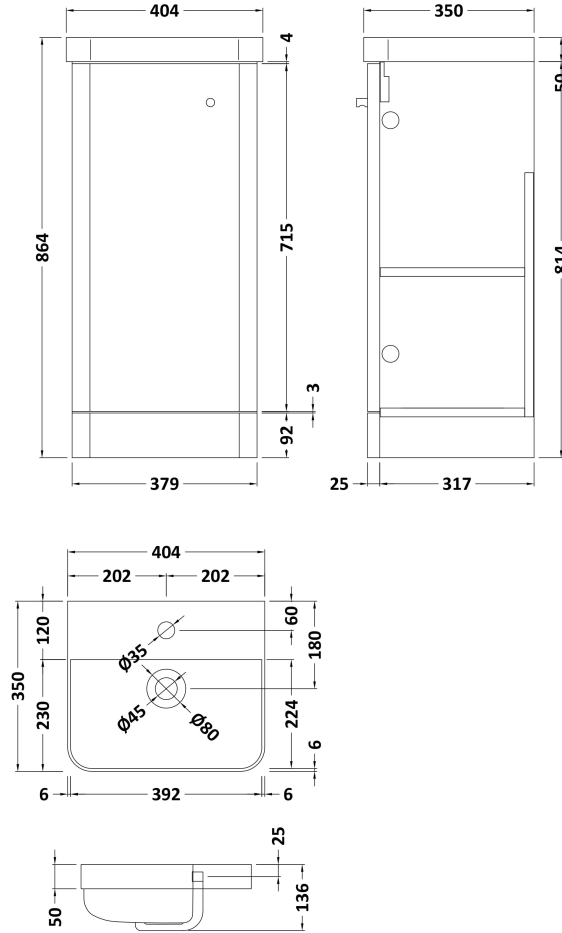

Sales Code: COR802

Description: 400 F/S 1-Door Unit & Basin

Packaging Details

Barcode: 5056462658223

Sales Code: RC0802

Description: 400 Floor Standing 1-Door Unit

Product Dimensions

Height (mm):	814
Width (mm):	379
Depth (mm):	342
Nett Weight (kg):	15.5

Packaging Dimensions

Height (mm):	835
Width (mm):	400
Depth (mm):	340
Gross Weight (kg):	16

Packaging Data

Box Colour:	Brown Cardboard Box - Printed
Box Qty:	1
Label Size:	100 x 50
Label Colour:	Not Applicable
Label Qty:	0

Outer Box Dimensions (If Applicable)

Height (mm):	
Width (mm):	
Depth (mm):	
Gross Weight (kg):	
Barcode:	5056462617862

Product Details

Country of Origin:	China
Fitting Instruction:	No
CE & UKCA:	N/A
FSC Certified Materials:	Yes
Colour:	Satin Green
Construction Method:	Cam & Wood Dowel
Construction Type:	Rigid
Cabinet Finish:	MFC Painted Matt
Fascia Finish:	Mdf Painted Matt
Cabinet Thickness (mm):	16
Fascia Thickness (mm):	25
Drawer Included:	No
Drawer Type:	Not Applicable
No of Shelves:	2
Hinge Type:	95 Degree Clip-On Soft Close
Hinge Included:	Yes
Adjustable Legs:	No
Fixings Included:	Yes
Handle Style:	Modern
Waste Shroud:	No
Handle Included:	Yes
Handle Type:	Knob

Sales Code: RC002

Description: 400 Thin Edge Basin 1Th (Radius Corners)

Product Dimensions

Height (mm):	135
Width (mm):	405
Depth (mm):	355
Nett Weight (kg):	9.5

Packaging Dimensions

Height (mm):	415
Width (mm):	440
Depth (mm):	210
Gross Weight (kg):	10