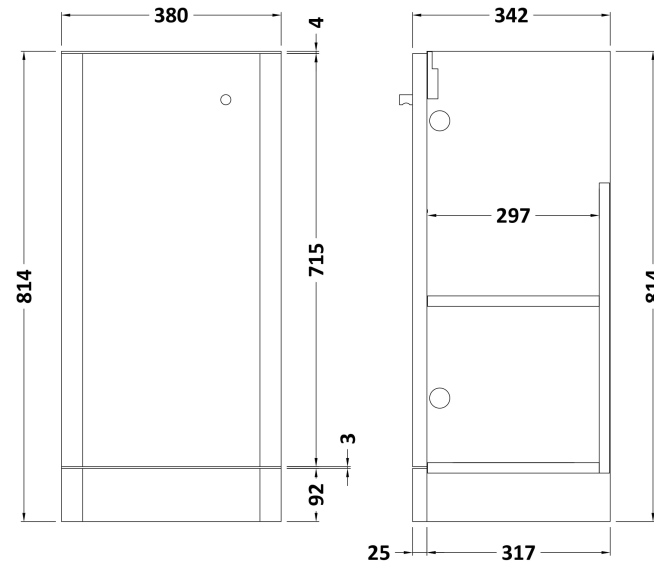

Sales Code: COR802

Description: 400 F/S 1-Door Unit & Basin

Packaging Details

Barcode: 5056462658223

Sales Code: RC0802

Description: 400 Floor Standing 1-Door Unit

Product Dimensions

Height (mm):	814
Width (mm):	379
Depth (mm):	342
Nett Weight (kg):	15.5

Packaging Dimensions

Height (mm):	835
Width (mm):	400
Depth (mm):	340
Gross Weight (kg):	16

Packaging Data

Box Colour:	Brown Cardboard Box - Printed
Box Qty:	1
Label Size:	100 x 50
Label Colour:	Not Applicable
Label Qty:	0

Sales Code: RC002

Description: 400 Thin Edge Basin 1Th (Radius Corners)

Product Dimensions

Height (mm):	135
Width (mm):	405
Depth (mm):	355
Nett Weight (kg):	9.5

Packaging Dimensions

Height (mm):	415
Width (mm):	440
Depth (mm):	210
Gross Weight (kg):	10

Packaging Data

Box Colour:	Brown Cardboard Box - Printed
Box Qty:	1
Label Size:	130 x 95
Label Colour:	Not Applicable
Label Qty:	0

Outer Box Dimensions (If Applicable)

Height (mm):	
Width (mm):	
Depth (mm):	
Gross Weight (kg):	
Barcode:	5056211853381