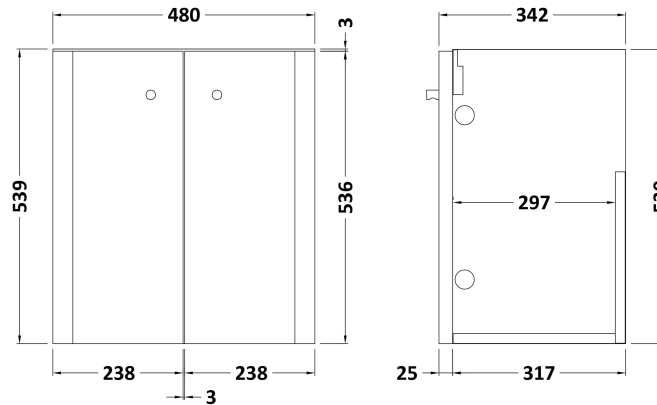

Sales Code: COR803

Description: 500 W/H 2-Door Unit & Basin

Packaging Details

Barcode: 5056462658230

Sales Code: RC0853

Description: 500 Wall Hung 2-Door Unit

Product Dimensions

Height (mm):	539
Width (mm):	479
Depth (mm):	342
Nett Weight (kg):	15.5

Packaging Dimensions

Height (mm):	560
Width (mm):	500
Depth (mm):	340
Gross Weight (kg):	16

Packaging Data

Box Colour:	Brown Cardboard Box - Printed
Box Qty:	1
Label Size:	100 x 50
Label Colour:	Not Applicable
Label Qty:	0

Sales Code: RC003

Description: 500 Thin Edge Basin 1Th (Radius Corners)

Product Dimensions

Height (mm):	135
Width (mm):	505
Depth (mm):	355
Nett Weight (kg):	10

Packaging Dimensions

Height (mm):	415
Width (mm):	540
Depth (mm):	210
Gross Weight (kg):	10.5

Packaging Data

Box Colour:	Brown Cardboard Box - Printed
Box Qty:	1
Label Size:	130 x 95
Label Colour:	Not Applicable
Label Qty:	0

Outer Box Dimensions (If Applicable)

Height (mm):	
Width (mm):	
Depth (mm):	
Gross Weight (kg):	
Barcode:	5056211853398