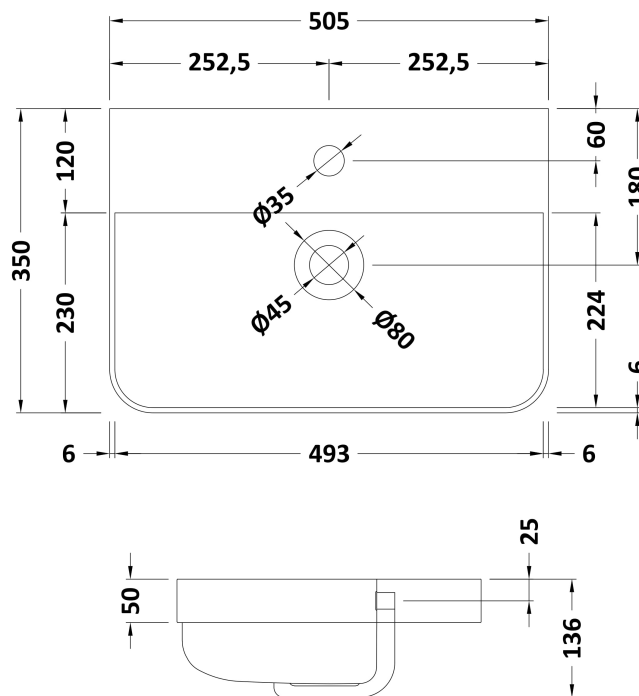

Sales Code: COR803

Description: 500 W/H 2-Door Unit & Basin

Packaging Details

Barcode: 5056462658230

Sales Code: RC0853

Description: 500 Wall Hung 2-Door Unit

Product Dimensions

Height (mm):	539
Width (mm):	479
Depth (mm):	342
Nett Weight (kg):	15.5

Packaging Dimensions

Height (mm):	560
Width (mm):	500
Depth (mm):	340
Gross Weight (kg):	16

Packaging Data

Box Colour:	Brown Cardboard Box - Printed
Box Qty:	1
Label Size:	100 x 50
Label Colour:	Not Applicable
Label Qty:	0

Sales Code: RC003

Description: 500 Thin Edge Basin 1Th (Radius Corners)

Product Dimensions

Height (mm):	135
Width (mm):	505
Depth (mm):	355
Nett Weight (kg):	10

Packaging Dimensions

Height (mm):	415
Width (mm):	540
Depth (mm):	210
Gross Weight (kg):	10.5

Packaging Data

Box Colour:	Brown Cardboard Box - Printed
Box Qty:	1
Label Size:	130 x 95
Label Colour:	Not Applicable
Label Qty:	0

Outer Box Dimensions (If Applicable)

Height (mm):	
Width (mm):	
Depth (mm):	
Gross Weight (kg):	
Barcode:	5056211853398