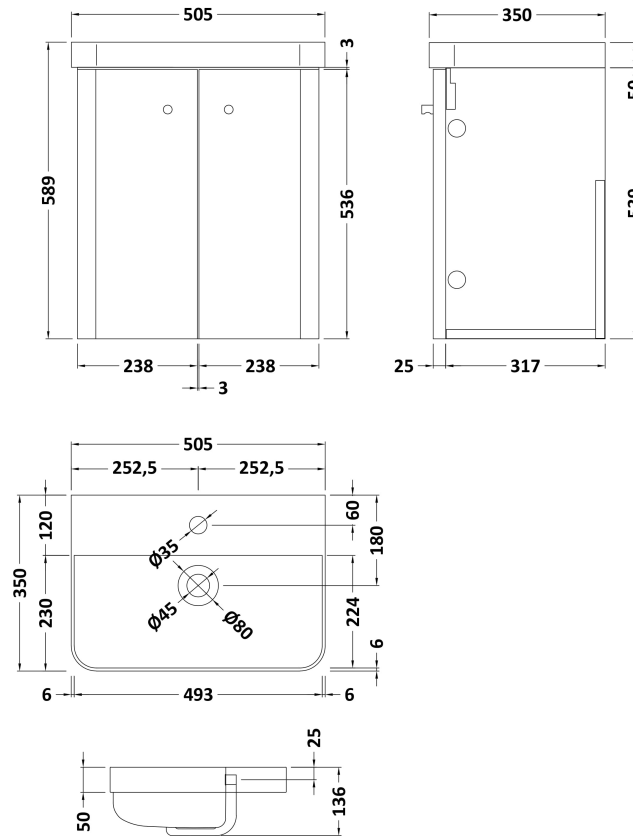

Sales Code: COR803

Description: 500 W/H 2-Door Unit & Basin

Packaging Details

Barcode: 5056462658230

Sales Code: RC0853

Description: 500 Wall Hung 2-Door Unit

Product Dimensions

Height (mm):	539
Width (mm):	479
Depth (mm):	342
Nett Weight (kg):	15.5

Packaging Dimensions

Height (mm):	560
Width (mm):	500
Depth (mm):	340
Gross Weight (kg):	16

Packaging Data

Box Colour:	Brown Cardboard Box - Printed
Box Qty:	1
Label Size:	100 x 50
Label Colour:	Not Applicable
Label Qty:	0

Outer Box Dimensions (If Applicable)

Height (mm):	
Width (mm):	
Depth (mm):	
Gross Weight (kg):	
Barcode:	5056462618487

Product Details

Country of Origin:	China
Fitting Instruction:	No
CE & UKCA:	N/A
FSC Certified Materials:	Yes
Colour:	Satin Green
Construction Method:	Cam & Wood Dowel
Construction Type:	Rigid
Cabinet Finish:	MFC Painted Matt
Fascia Finish:	Mdf Painted Matt
Cabinet Thickness (mm):	16
Fascia Thickness (mm):	25
Drawer Included:	No
Drawer Type:	Not Applicable
No of Shelves:	0
Hinge Type:	95 Degree Clip-On Soft Close
Hinge Included:	Yes
Adjustable Legs:	No
Fixings Included:	Yes
Handle Style:	Modern
Waste Shroud:	No
Handle Included:	Yes
Handle Type:	Knob

Sales Code: RC003

Description: 500 Thin Edge Basin 1Th (Radius Corners)

Product Dimensions

Height (mm):	135
Width (mm):	505
Depth (mm):	355
Nett Weight (kg):	10

Packaging Dimensions

Height (mm):	415
Width (mm):	540
Depth (mm):	210
Gross Weight (kg):	10.5