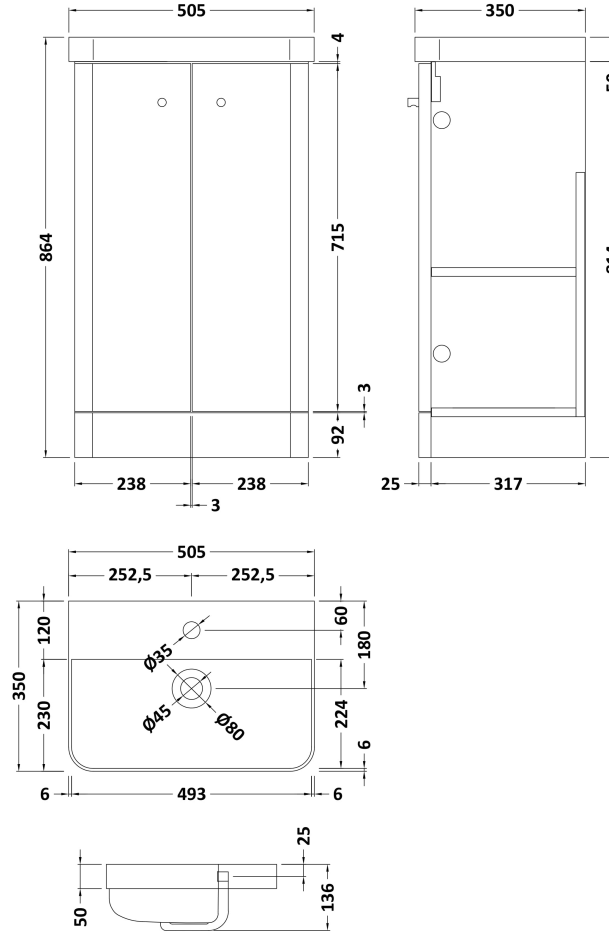

Sales Code: COR804

Description: 500 F/S 2-Door Unit & Basin

Packaging Details

Barcode: 5056462658247

Sales Code: RC0803

Description: 500 Floor Standing 2-Door Unit

Product Dimensions

Height (mm):	814
Width (mm):	479
Depth (mm):	342
Nett Weight (kg):	17.5

Packaging Dimensions

Height (mm):	835
Width (mm):	500
Depth (mm):	340
Gross Weight (kg):	18

Packaging Data

Box Colour:	Brown Cardboard Box - Printed
Box Qty:	1
Label Size:	100 x 50
Label Colour:	Not Applicable
Label Qty:	0

Outer Box Dimensions (If Applicable)

Height (mm):	
Width (mm):	
Depth (mm):	
Gross Weight (kg):	
Barcode:	5056462618463

Product Details

Country of Origin:	China
Fitting Instruction:	No
CE & UKCA:	N/A
FSC Certified Materials:	Yes
Colour:	Satin Green
Construction Method:	Cam & Wood Dowel
Construction Type:	Rigid
Cabinet Finish:	MFC Painted Matt
Fascia Finish:	Mdf Painted Matt
Cabinet Thickness (mm):	16
Fascia Thickness (mm):	25
Drawer Included:	No
Drawer Type:	Not Applicable
No of Shelves:	2
Hinge Type:	95 Degree Clip-On Soft Close
Hinge Included:	Yes
Adjustable Legs:	No
Fixings Included:	Yes
Handle Style:	Modern
Waste Shroud:	No
Handle Included:	Yes
Handle Type:	Knob

Sales Code: RC003

Description: 500 Thin Edge Basin 1Th (Radius Corners)

Product Dimensions

Height (mm):	135
Width (mm):	505
Depth (mm):	355
Nett Weight (kg):	10

Packaging Dimensions

Height (mm):	415
Width (mm):	540
Depth (mm):	210
Gross Weight (kg):	10.5