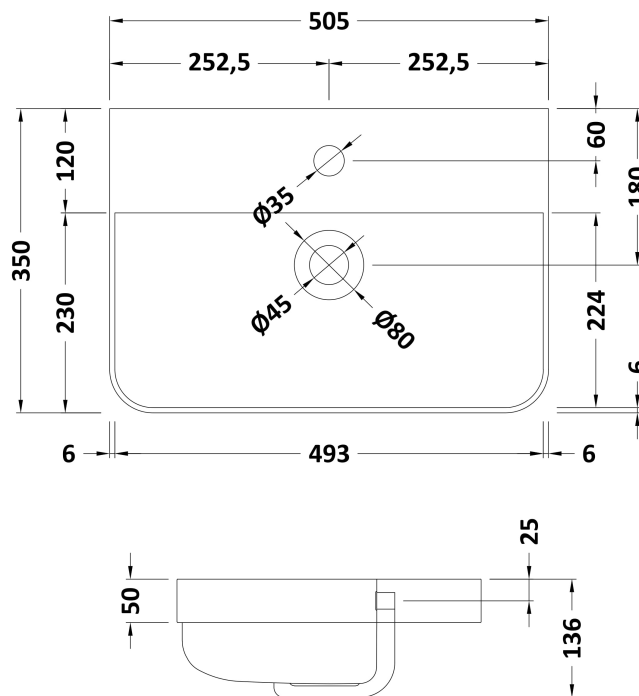

Sales Code: COR804

Description: 500 F/S 2-Door Unit & Basin

Packaging Details

Barcode: 5056462658247

Sales Code: RC0803

Description: 500 Floor Standing 2-Door Unit

Product Dimensions

Height (mm):	814
Width (mm):	479
Depth (mm):	342
Nett Weight (kg):	17.5

Packaging Dimensions

Height (mm):	835
Width (mm):	500
Depth (mm):	340
Gross Weight (kg):	18

Packaging Data

Box Colour:	Brown Cardboard Box - Printed
Box Qty:	1
Label Size:	100 x 50
Label Colour:	Not Applicable
Label Qty:	0

Sales Code: RC003

Description: 500 Thin Edge Basin 1Th (Radius Corners)

Product Dimensions

Height (mm):	135
Width (mm):	505
Depth (mm):	355
Nett Weight (kg):	10

Packaging Dimensions

Height (mm):	415
Width (mm):	540
Depth (mm):	210
Gross Weight (kg):	10.5

Packaging Data

Box Colour:	Brown Cardboard Box - Printed
Box Qty:	1
Label Size:	130 x 95
Label Colour:	Not Applicable
Label Qty:	0

Outer Box Dimensions (If Applicable)

Height (mm):	
Width (mm):	
Depth (mm):	
Gross Weight (kg):	
Barcode:	5056211853398