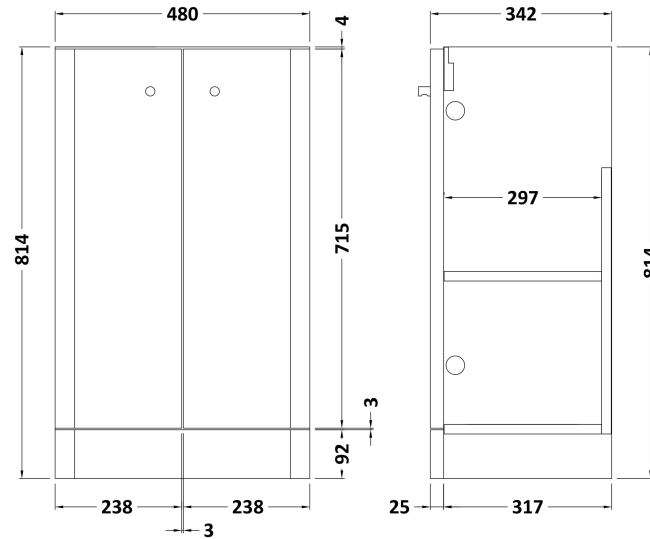

Sales Code: COR804

Description: 500 F/S 2-Door Unit & Basin

Packaging Details

Barcode: 5056462658247

Sales Code: RC0803

Description: 500 Floor Standing 2-Door Unit

Product Dimensions

Height (mm):	814
Width (mm):	479
Depth (mm):	342
Nett Weight (kg):	17.5

Packaging Dimensions

Height (mm):	835
Width (mm):	500
Depth (mm):	340
Gross Weight (kg):	18

Packaging Data

Box Colour:	Brown Cardboard Box - Printed
Box Qty:	1
Label Size:	100 x 50
Label Colour:	Not Applicable
Label Qty:	0

Sales Code: RC003

Description: 500 Thin Edge Basin 1Th (Radius Corners)

Product Dimensions

Height (mm):	135
Width (mm):	505
Depth (mm):	355
Nett Weight (kg):	10

Packaging Dimensions

Height (mm):	415
Width (mm):	540
Depth (mm):	210
Gross Weight (kg):	10.5

Packaging Data

Box Colour:	Brown Cardboard Box - Printed
Box Qty:	1
Label Size:	130 x 95
Label Colour:	Not Applicable
Label Qty:	0

Outer Box Dimensions (If Applicable)

Height (mm):	
Width (mm):	
Depth (mm):	
Gross Weight (kg):	
Barcode:	5056211853398